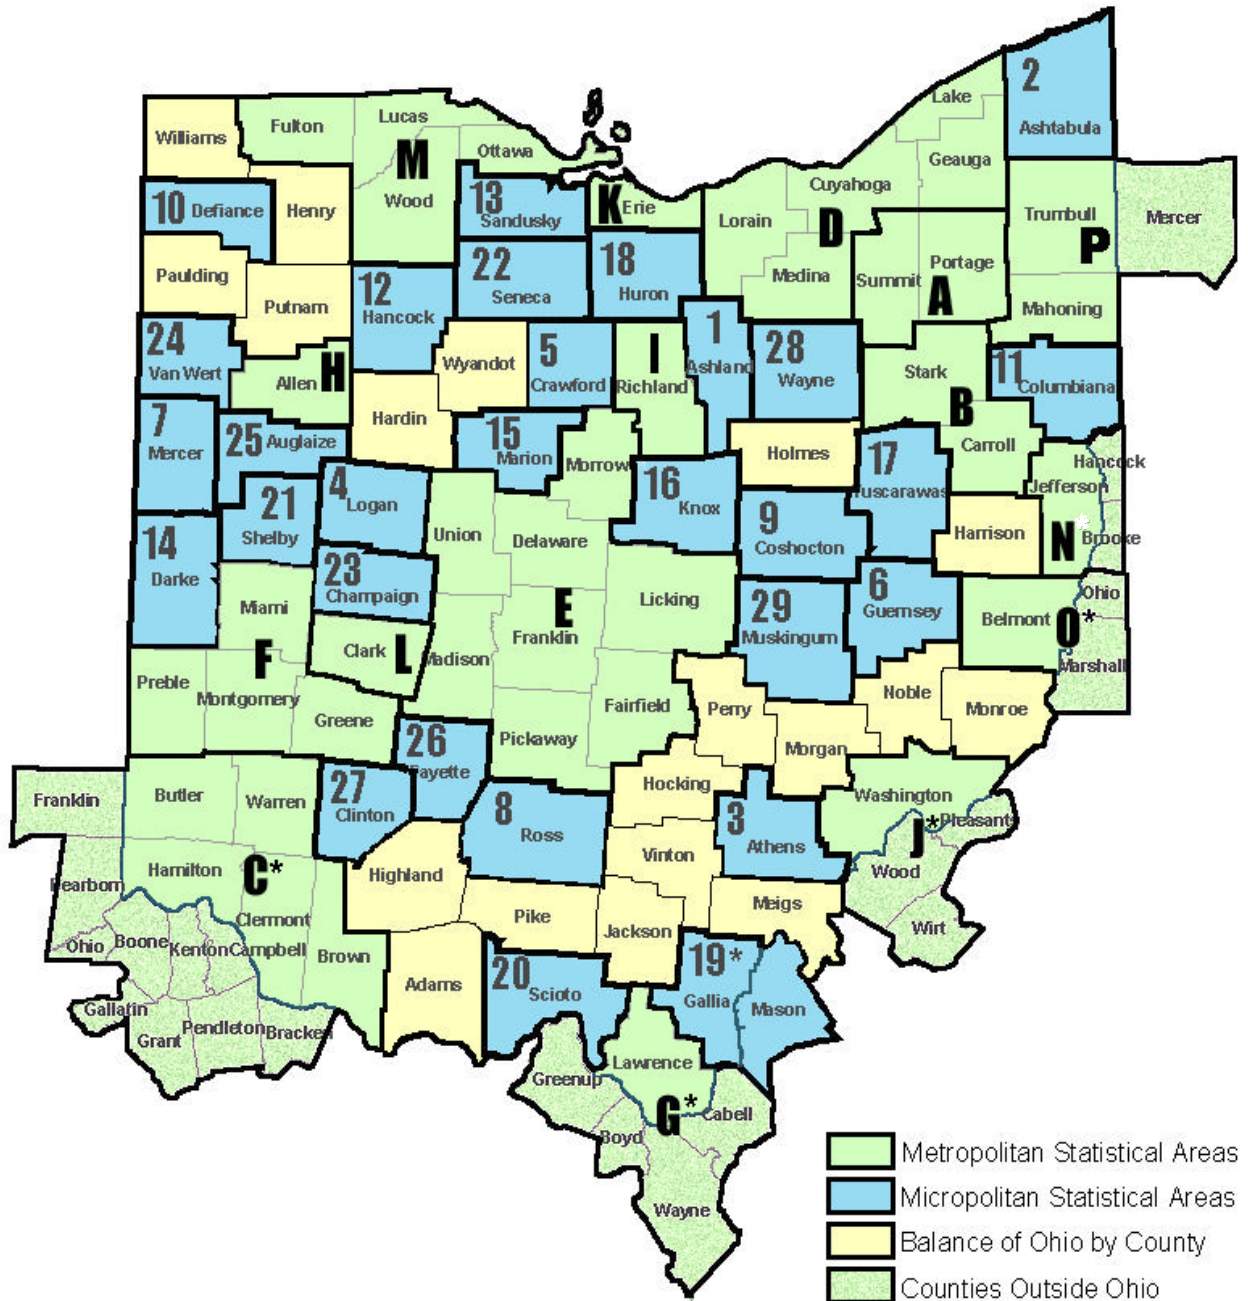

Metropolitan & Micropolitan Statistical Area Definitions in Ohio Based on 2000 Census Designations**

*Statistical Areas in other states that include Ohio counties

**Click on the letters or numbers to see Metropolitan and Micropolitan Statistical Area Definitions and changes.

Micropolitan Statistical Areas

- 1 Ashland, OH Micropolitan Statistical Area
Ashland County
- 2 Ashtabula, OH Micropolitan Statistical Area
Ashtabula County
- 3 Athens, OH Micropolitan Statistical Area
Athens County
- 4 Bellefontaine, OH Micropolitan Statistical Area
Logan County
- 5 Bucyrus, OH Micropolitan Statistical Area
Crawford County
- 6 Cambridge, OH Micropolitan Statistical Area
Guernsey County
- 7 Celina, OH Micropolitan Statistical Area
Mercer County
- 8 Chillicothe, OH Micropolitan Statistical Area
Ross County
- 9 Coshocton, OH Micropolitan Statistical Area
Coshocton County
- 10 Defiance, OH Micropolitan Statistical Area
Defiance County
- 11 East Liverpool-Salem, OH Micropolitan Statistical Area
Columbiana County
- 12 Findlay, OH Micropolitan Statistical Area
Hancock County
- 13 Fremont, OH Micropolitan Statistical Area
Sandusky County
- 14 Greenville, OH Micropolitan Statistical Area
Darke County
- 15 Marion, OH Micropolitan Statistical Area
Marion County
- 16 Mount Vernon, OH Micropolitan Statistical Area
Knox County
- 17 New Philadelphia-Dover, OH Micropolitan Statistical Area
Tuscarawas County
- 18 Norwalk, OH Micropolitan Statistical Area
Huron County
- 19* Point Pleasant, WV-OH Micropolitan Statistical Area
Mason County, WV; Gallia County, OH
- 20 Portsmouth, OH Micropolitan Statistical Area
Scioto County