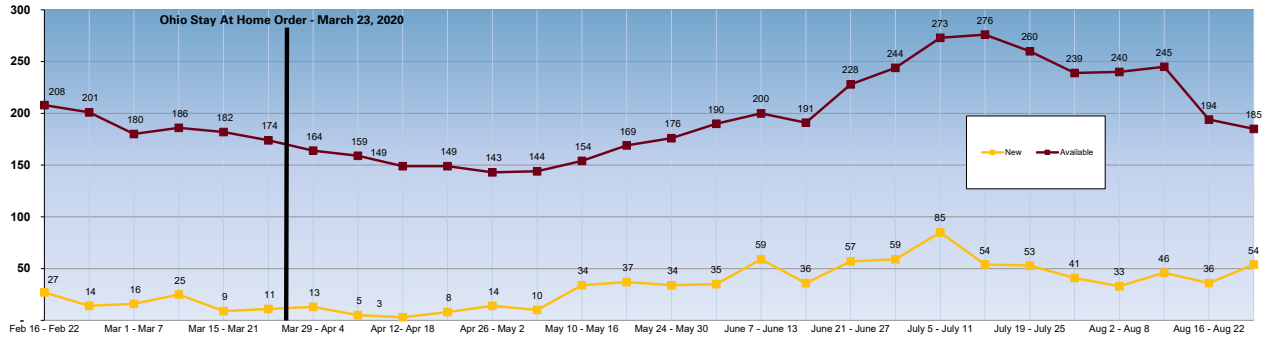

A total of 185 job openings were posted online from August 23, 2020, through August 29, 2020, for Carroll County. This represents a 1.6% increase when compared to the total number of job ads for the week prior to the Ohio Stay at Home Order (March 15, 2020 - March 21, 2020). Among all job openings posted online from August 23, 2020, through August 29, 2020, 54 (29.2%) represent new job ads. The graph below shows historical trends for both available and new ads posted over the last several weeks.