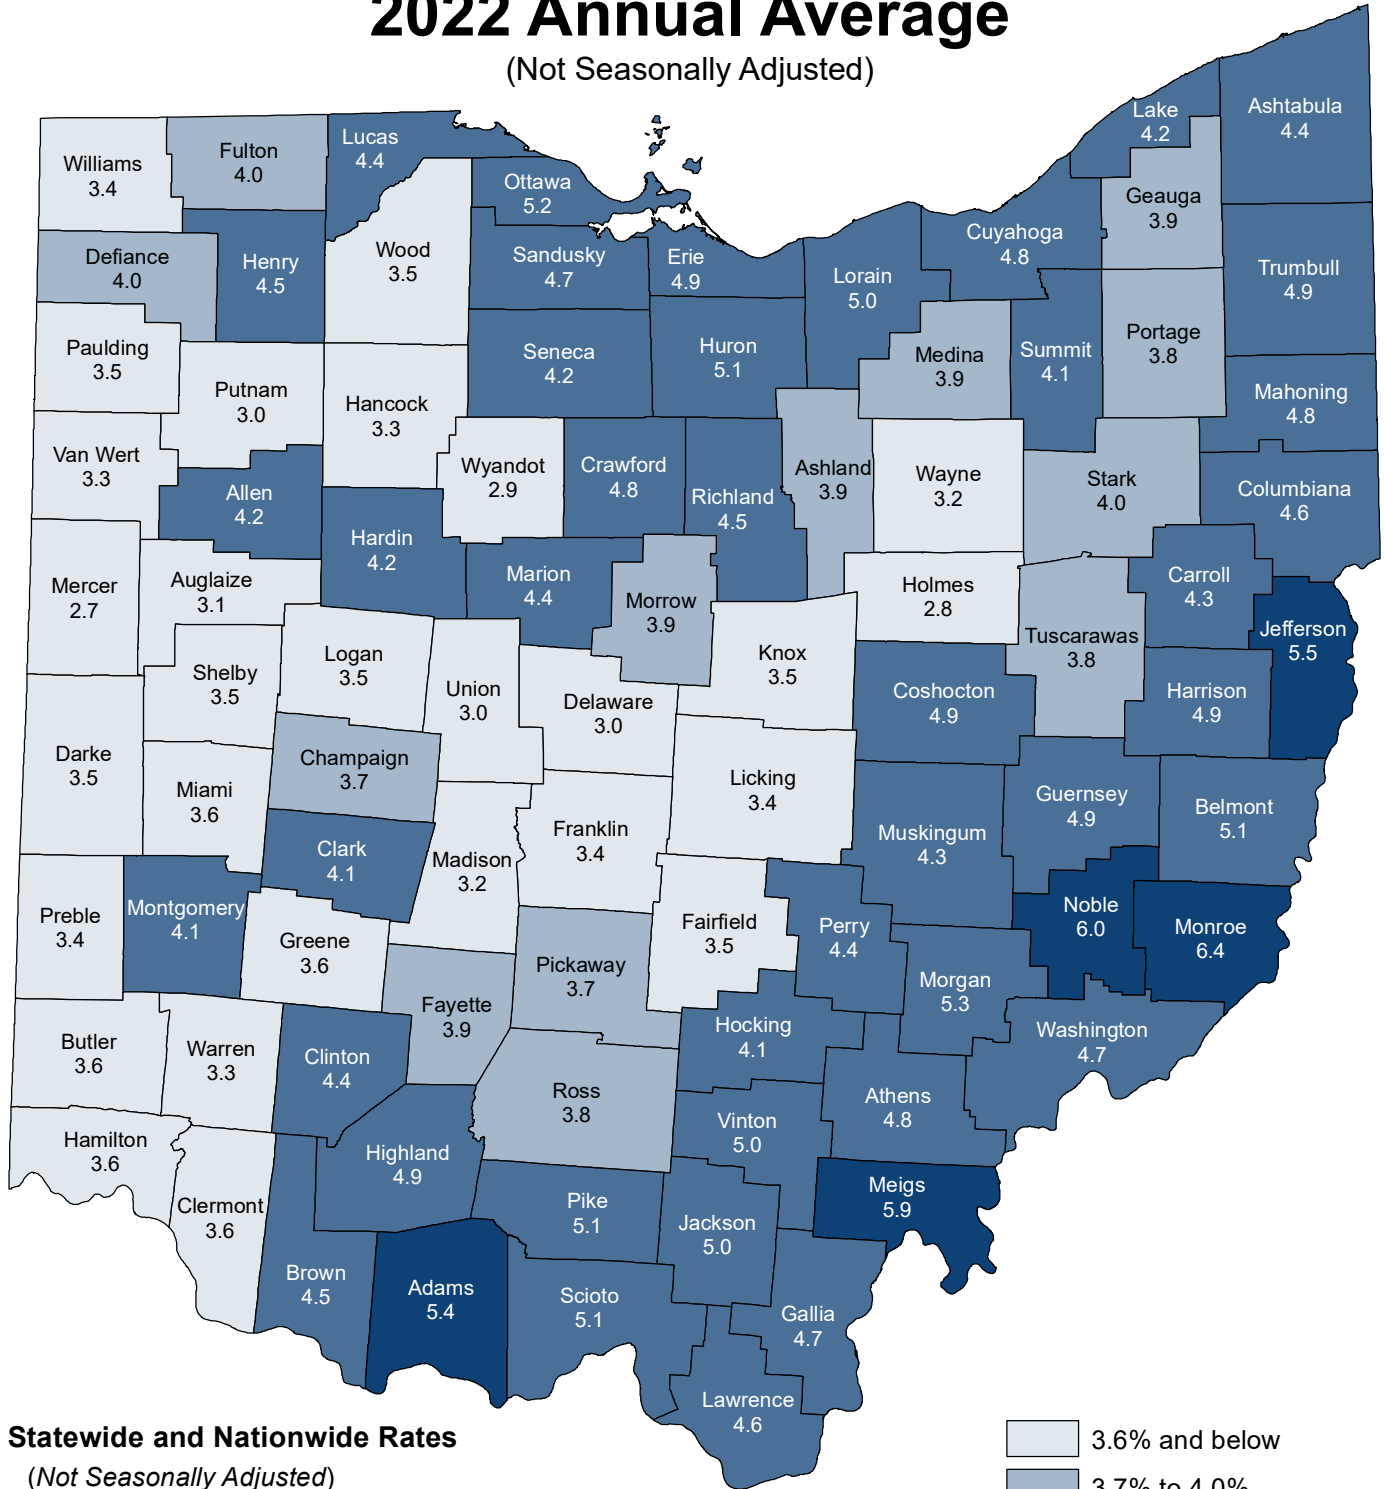

Ohio Unemployment Rates 2022 Annual Average

(Not Seasonally Adjusted)

Statewide and Nationwide Rates

(Not Seasonally Adjusted)

United States 3.6%
Ohio 4.0%

Data Source: <https://ohiolmi.com>
Local Area Unemployment Statistics

**Department of
Job & Family
Services**