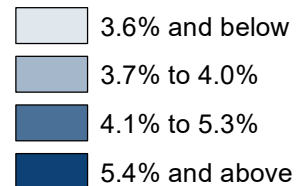

Ohio Unemployment Rates 2022 Annual Average

(Not Seasonally Adjusted)

Statewide and Nationwide Rates

(Not Seasonally Adjusted)

United States 3.6%
Ohio 4.0%

Data Source: <https://ohiolmi.com>
Local Area Unemployment Statistics