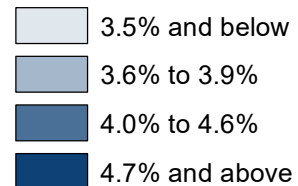

Ohio Unemployment Rates 2023 Annual Average

(Not Seasonally Adjusted)

Statewide and Nationwide Rates

(Not Seasonally Adjusted)

United States 3.6%
Ohio 3.5%

Data Source: <https://ohiolmi.com>
Local Area Unemployment Statistics