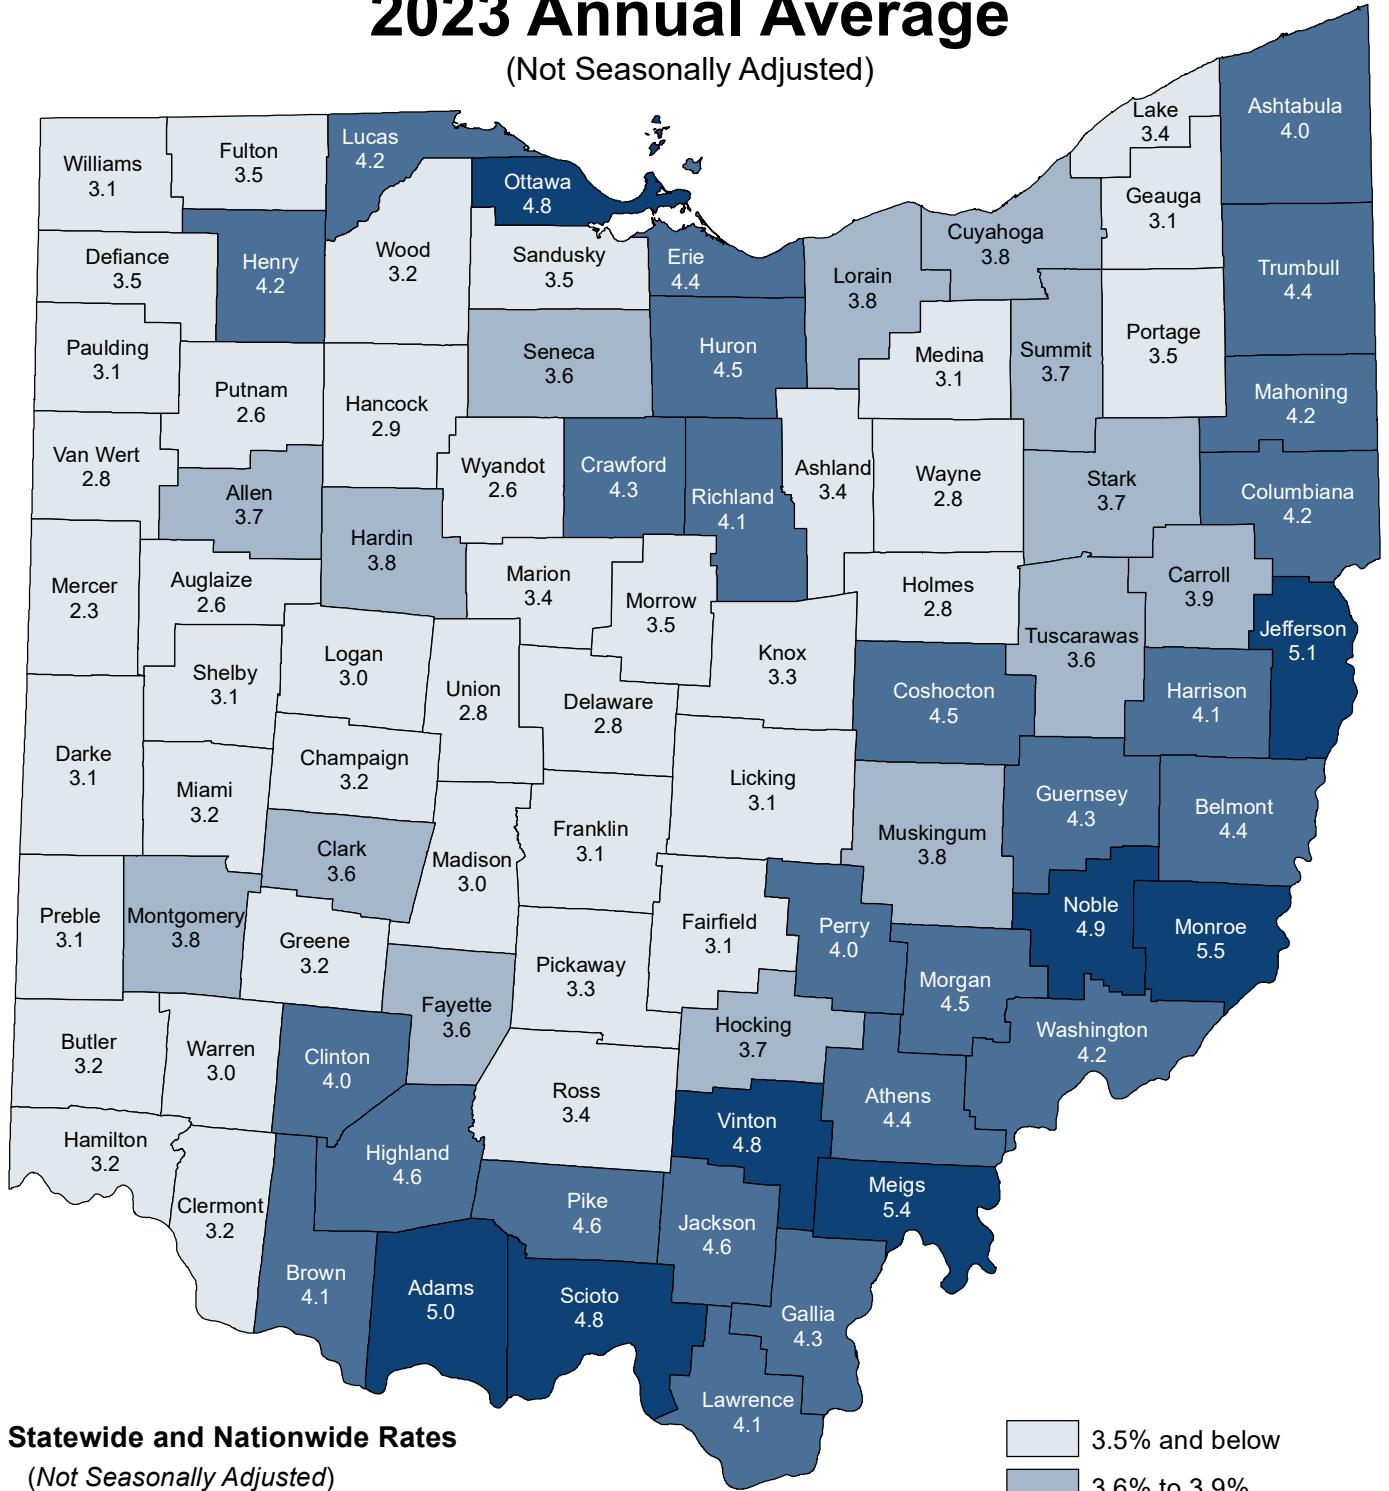

Ohio Unemployment Rates 2023 Annual Average

(Not Seasonally Adjusted)

Statewide and Nationwide Rates

(Not Seasonally Adjusted)

United States 3.6%
Ohio 3.5%

Data Source: <https://ohiolmi.com>
Local Area Unemployment Statistics

**Department of
Job & Family
Services**