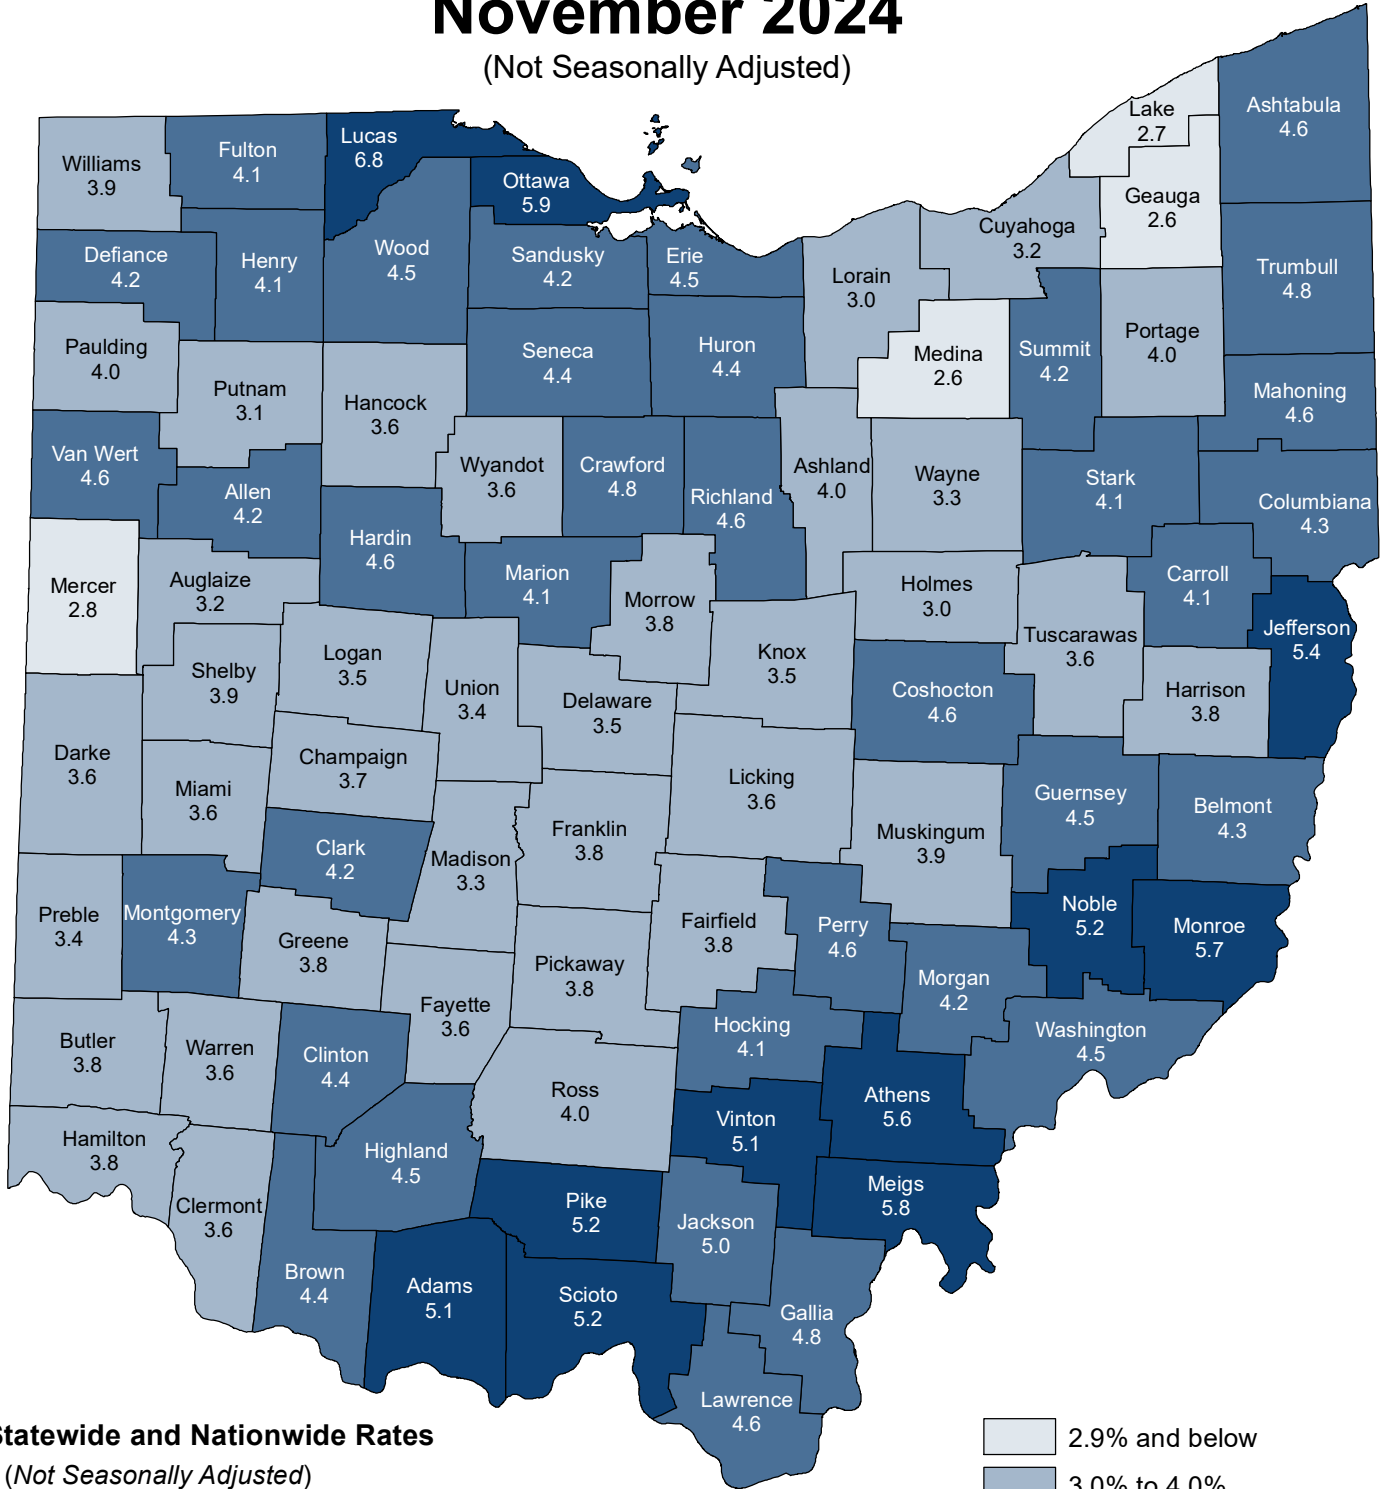

Ohio Unemployment Rates

November 2024

(Not Seasonally Adjusted)

Statewide and Nationwide Rates

(Not Seasonally Adjusted)

United States 4.0%
Ohio 3.9%

(Seasonally Adjusted)

United States 4.2%
Ohio 4.3%

Data Source: <https://ohiolmi.com>
Local Area Unemployment Statistics