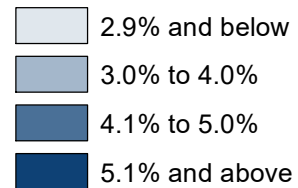

Ohio Unemployment Rates

November 2024

(Not Seasonally Adjusted)

Statewide and Nationwide Rates

(Not Seasonally Adjusted)

United States 4.0%
Ohio 3.9%

(Seasonally Adjusted)

United States 4.2%
Ohio 4.3%