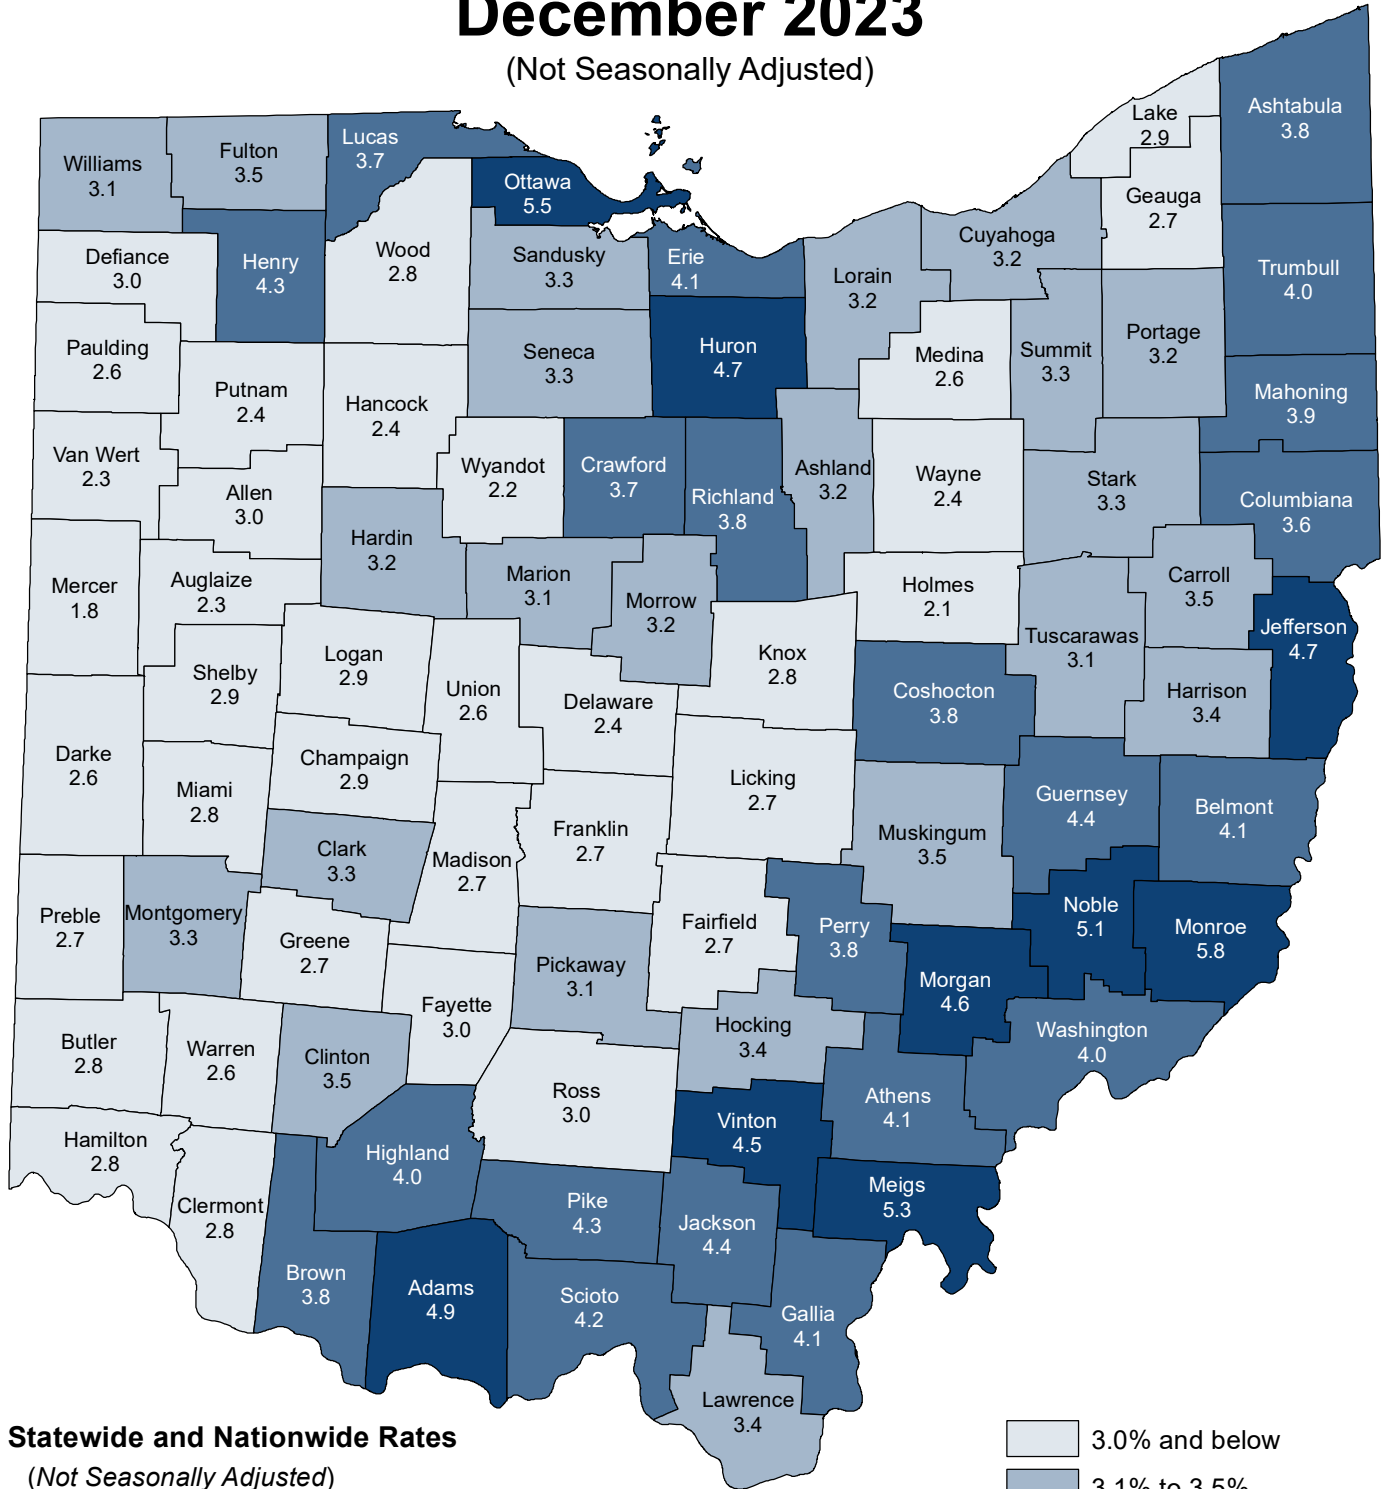

# Ohio Unemployment Rates December 2023

(Not Seasonally Adjusted)

## Statewide and Nationwide Rates

(Not Seasonally Adjusted)

United States 3.5%  
Ohio 3.1%

(Seasonally Adjusted)

United States 3.7%  
Ohio 3.7%

Data Source: <https://ohiolmi.com>  
Local Area Unemployment Statistics