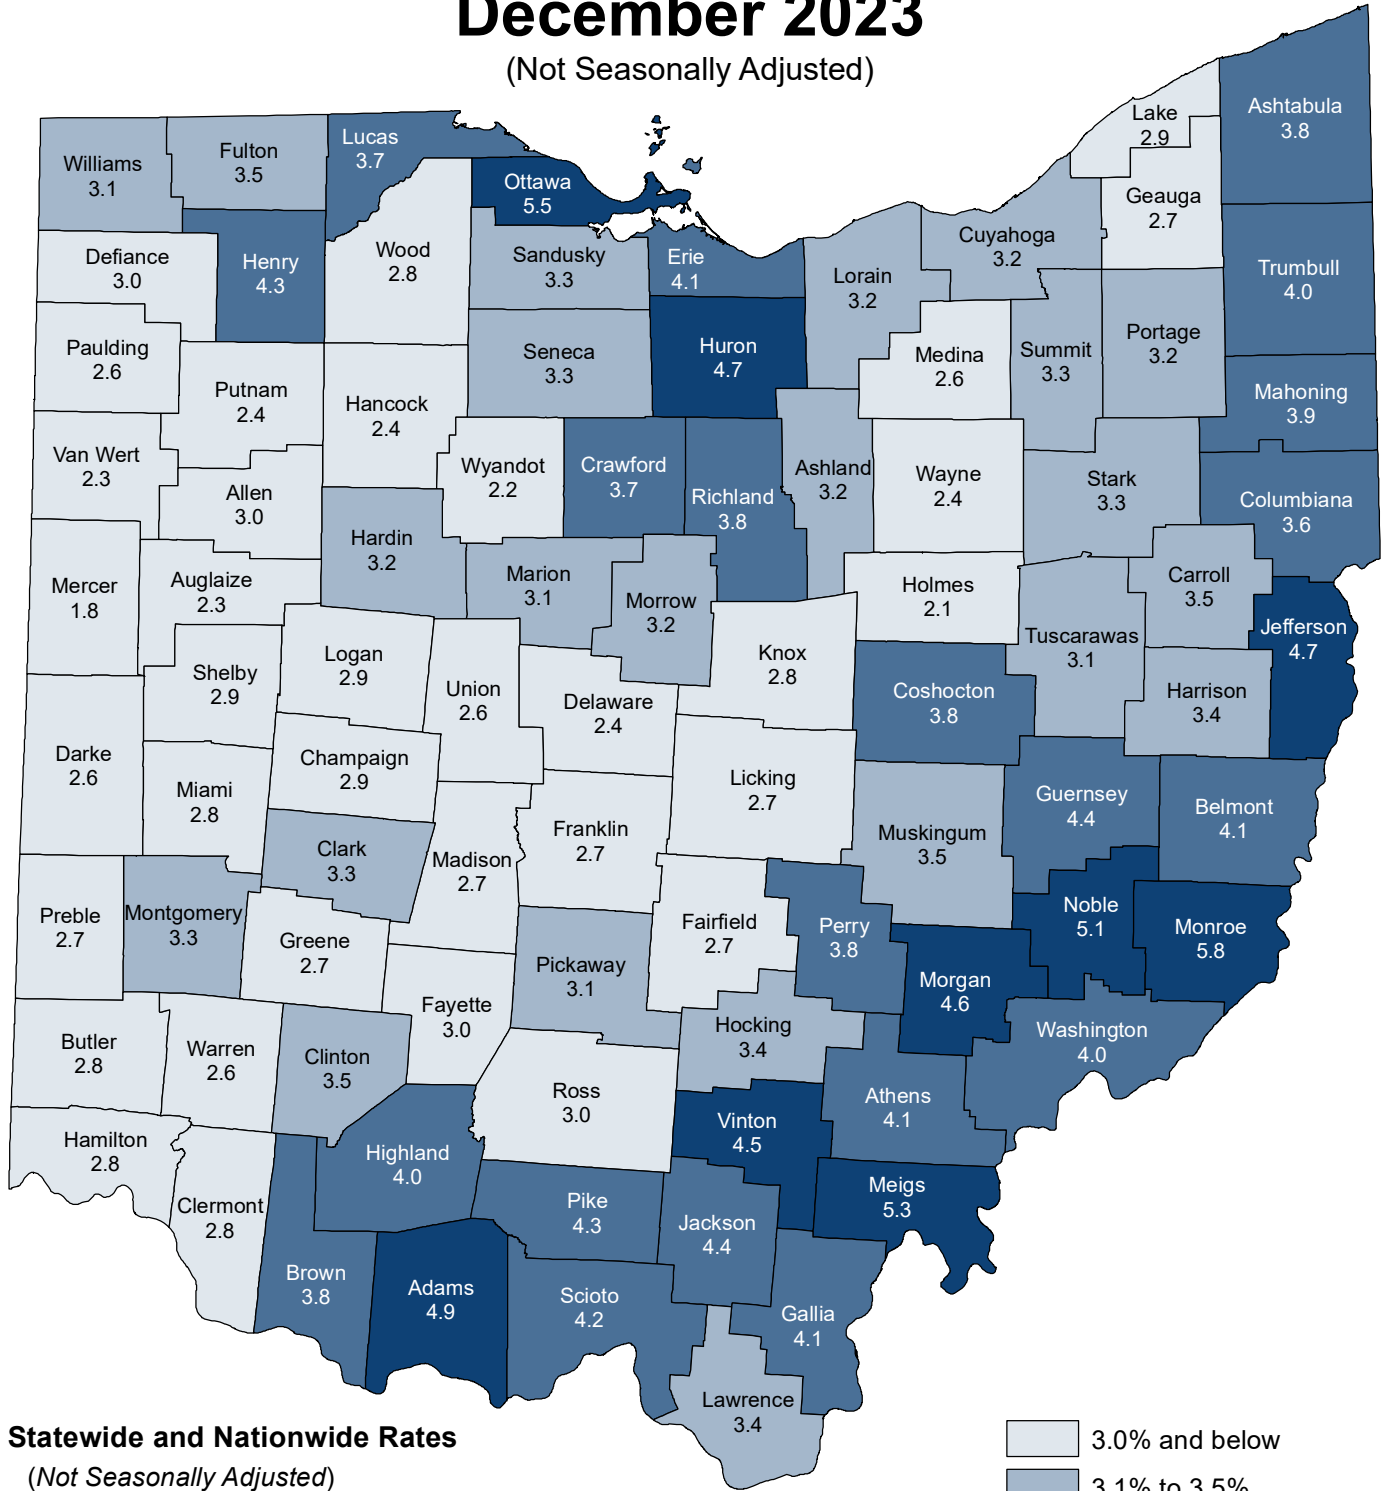

Ohio Unemployment Rates December 2023

(Not Seasonally Adjusted)

Statewide and Nationwide Rates

(Not Seasonally Adjusted)

United States 3.5%
Ohio 3.1%

(Seasonally Adjusted)

United States 3.7%
Ohio 3.7%

Data Source: <https://ohiolmi.com>
Local Area Unemployment Statistics