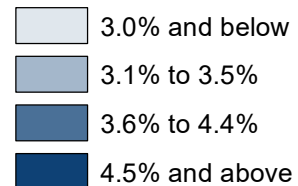

Ohio Unemployment Rates December 2023

(Not Seasonally Adjusted)

Statewide and Nationwide Rates

(Not Seasonally Adjusted)

United States 3.5%
Ohio 3.1%

(Seasonally Adjusted)

United States 3.7%
Ohio 3.7%

Data Source: <https://ohiolmi.com>
Local Area Unemployment Statistics