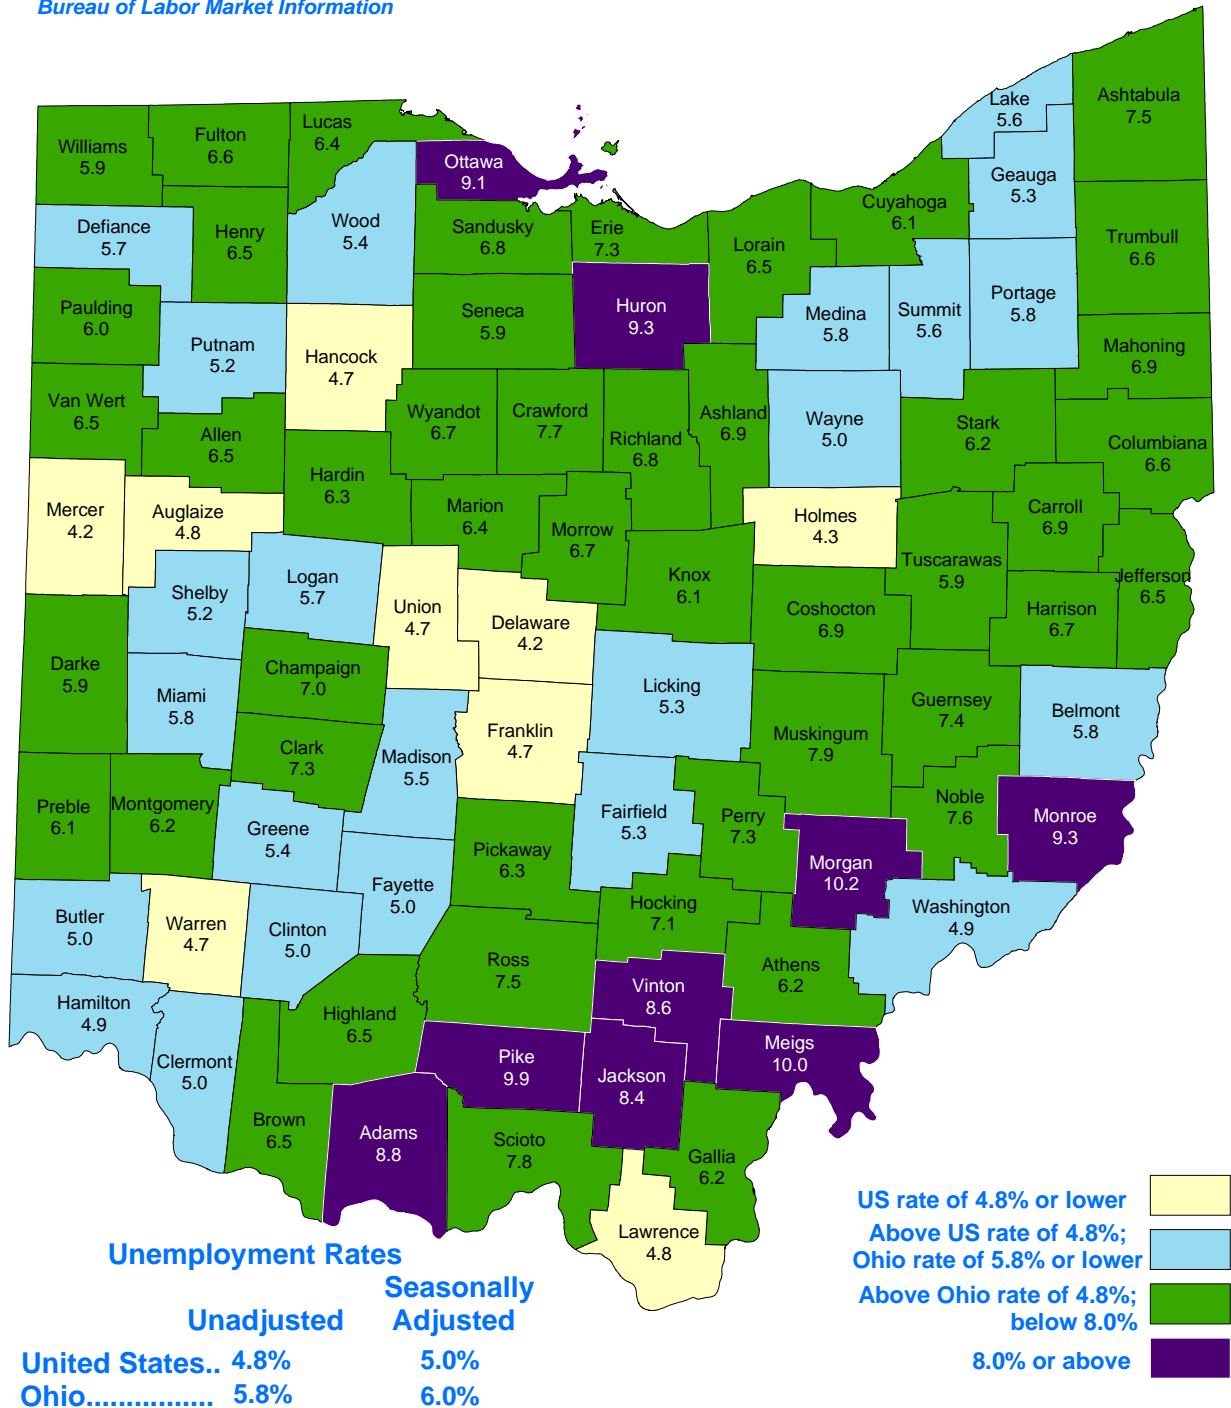

Civilian Labor Force Estimates December 2007

Office of Workforce Development
Bureau of Labor Market Information

Ohio Department of Job and Family Services

Ted Strickland, Governor

Helen E. Jones-Kelley, Director