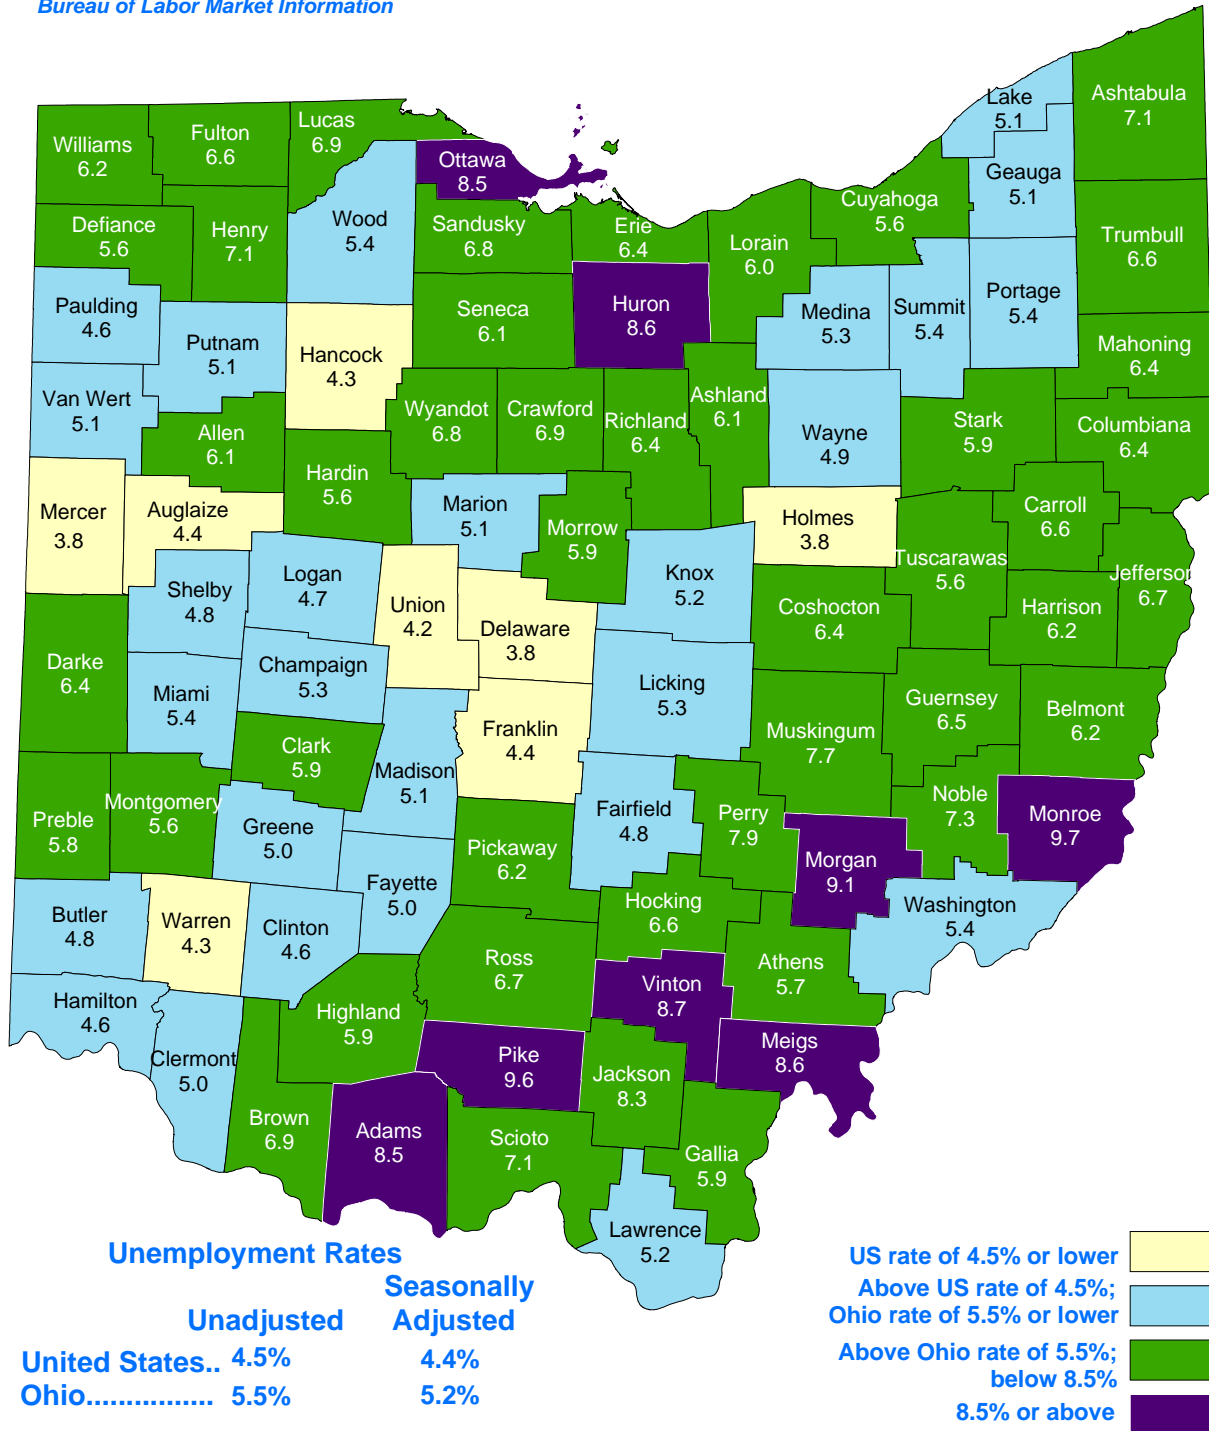

Civilian Labor Force Estimates March 2007

Office of Workforce Development
Bureau of Labor Market Information

Ohio Department of Job and Family Services

Ted Strickland, Governor

Helen Jones-Kelley, Director