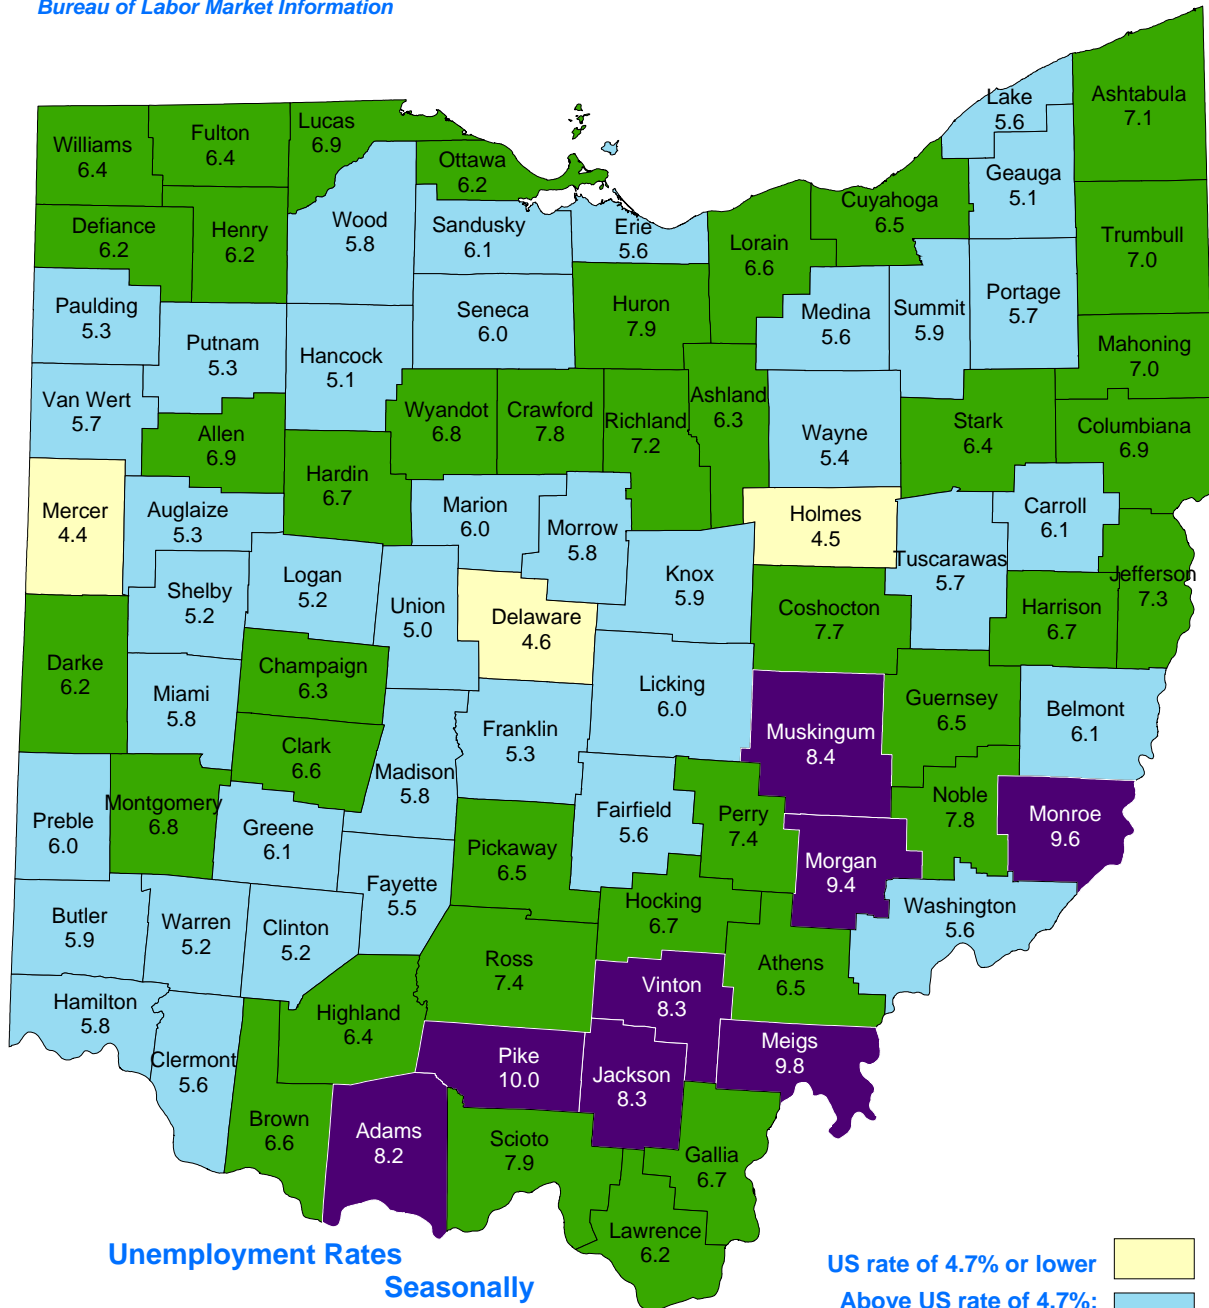

Civilian Labor Force Estimates June 2007

Office of Workforce Development
Bureau of Labor Market Information

Unemployment Rates			
Unadjusted	Seasonally Adjusted	US rate of 4.7% or lower	
United States..	4.7%	Above US rate of 4.7%; Ohio rate of 6.1% or lower	
Ohio.....	6.1%	Above Ohio rate of 6.1%; below 8.0%	
		8.0% or above	

Ohio Department of Job and Family Services

Ted Strickland, Governor

Helen Jones-Kelley, Director