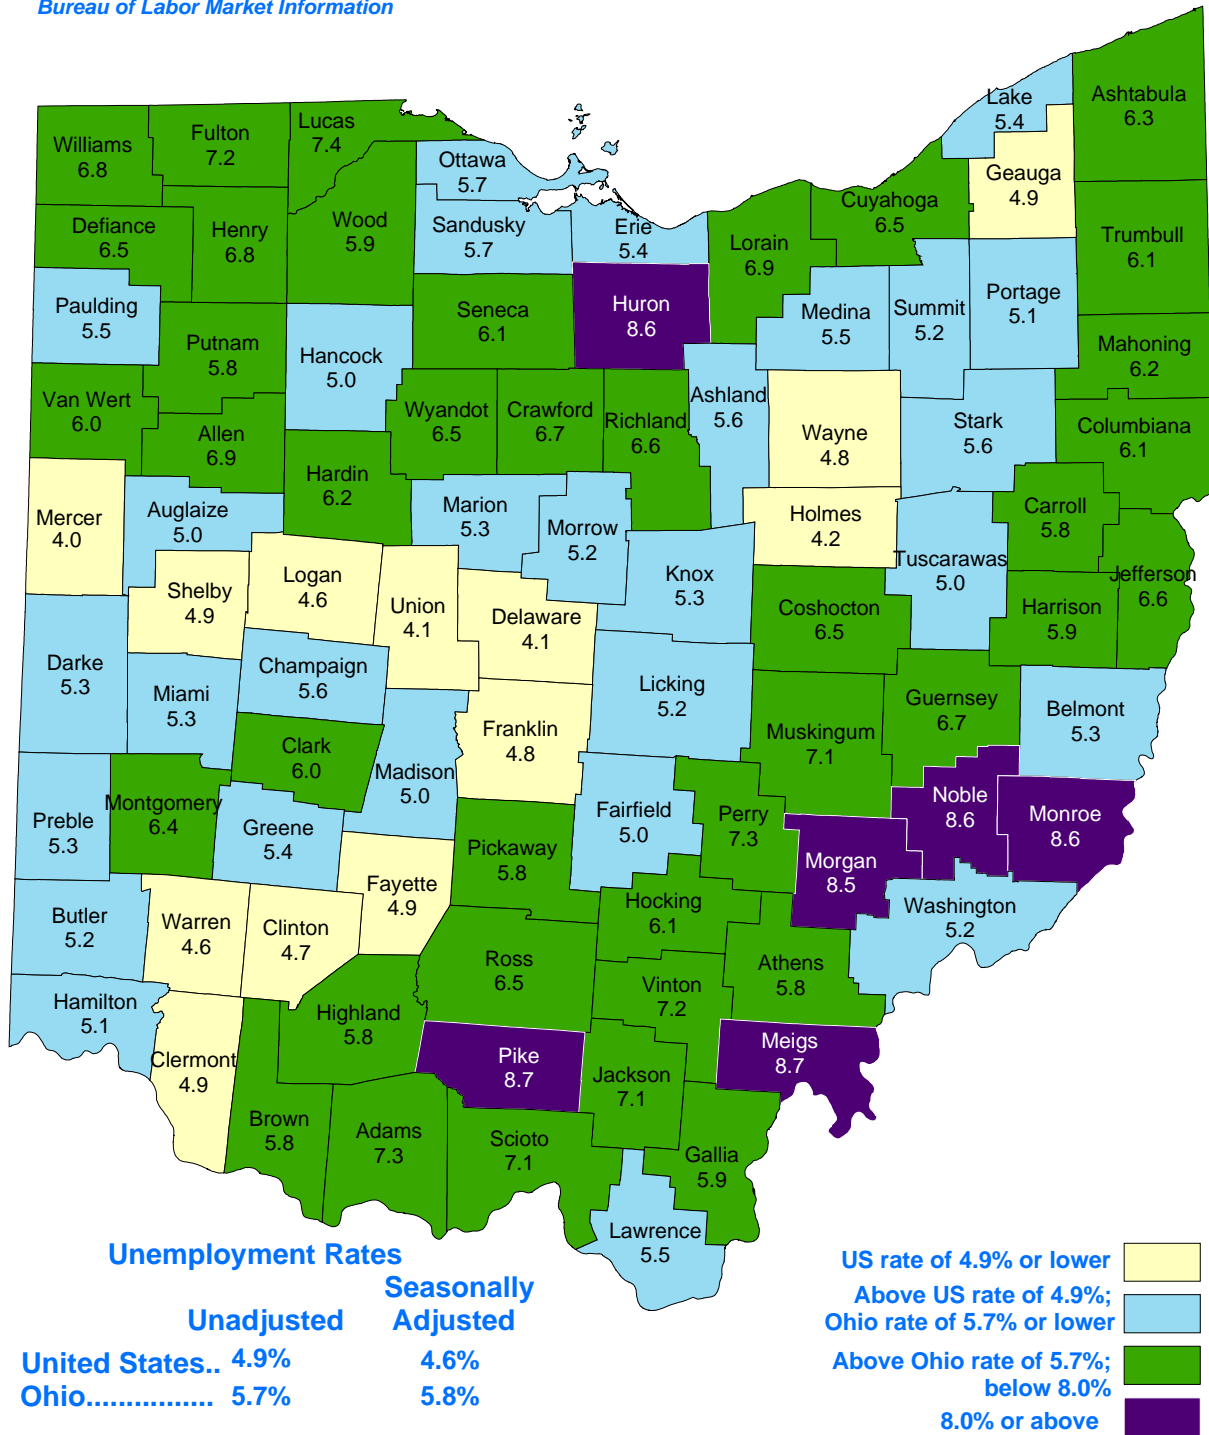

# Civilian Labor Force Estimates July 2007

Office of Workforce Development  
Bureau of Labor Market Information

**Unemployment Rates**

	Unadjusted	Seasonally Adjusted
United States..	4.9%	4.6%
Ohio.....	5.7%	5.8%

Ohio Department of Job and Family Services

Ted Strickland, Governor

Helen Jones-Kelley, Director