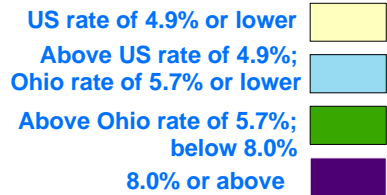

# Civilian Labor Force Estimates July 2007

Office of Workforce Development  
Bureau of Labor Market Information

**Unemployment Rates**

	Unadjusted	Seasonally Adjusted
United States..	4.9%	4.6%
Ohio.....	5.7%	5.8%