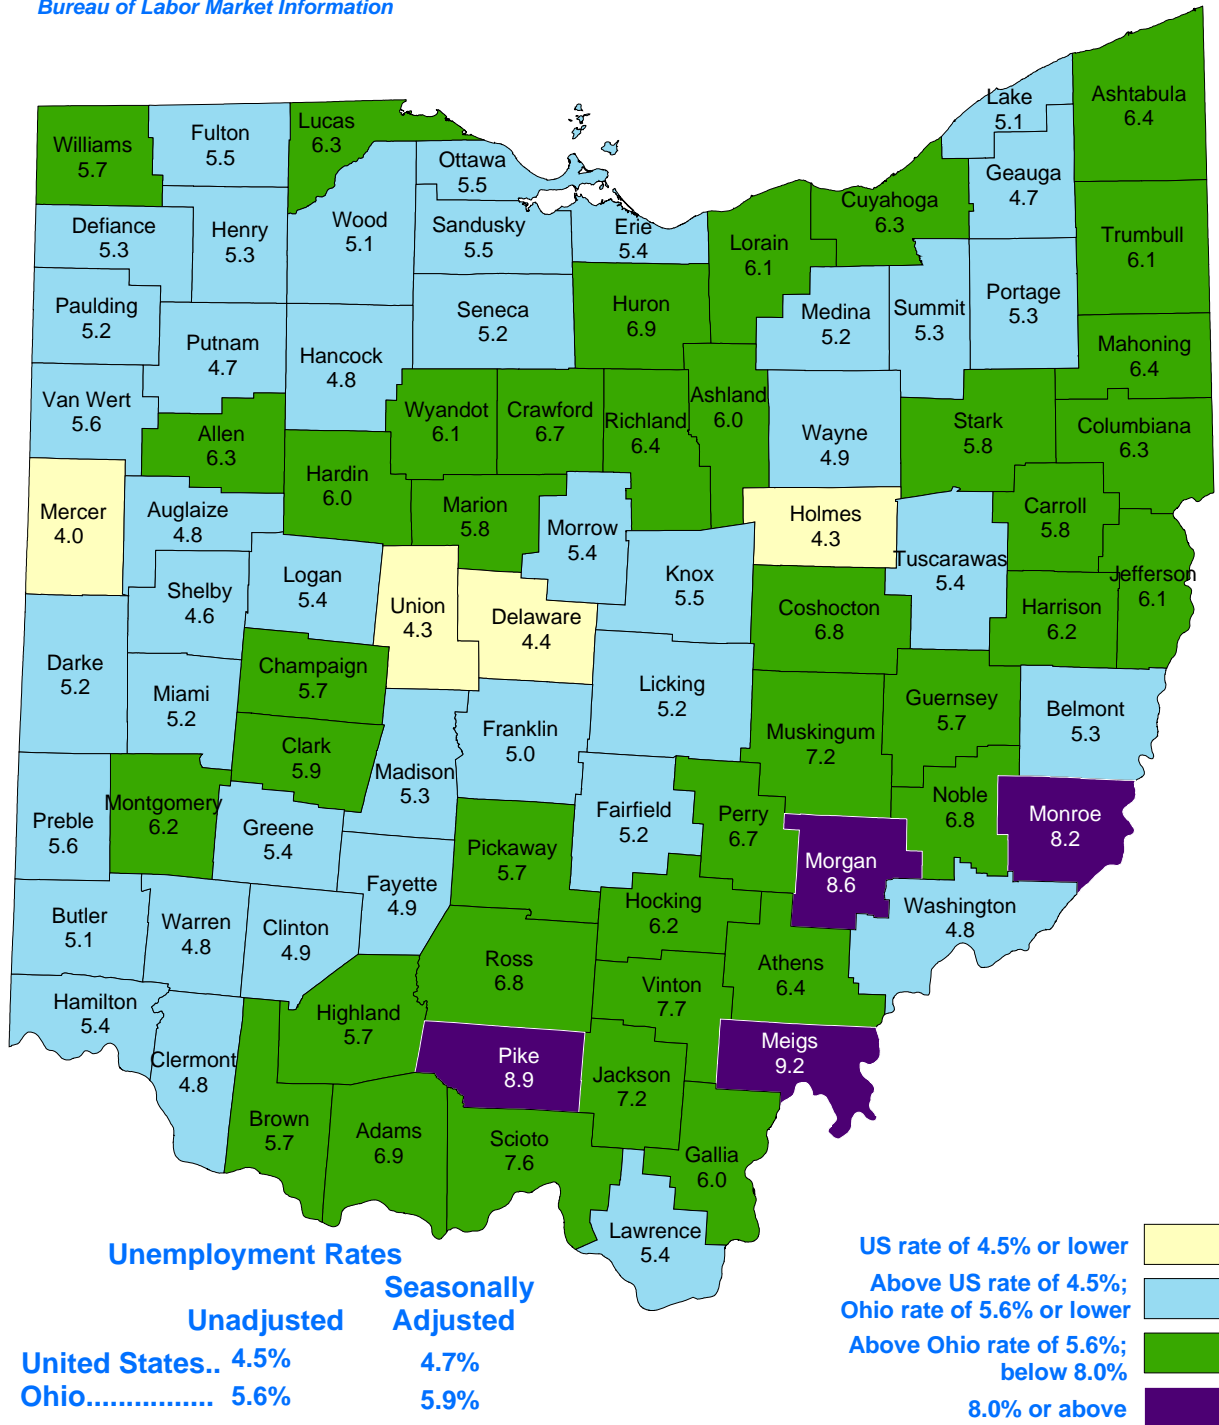

Civilian Labor Force Estimates September 2007

Office of Workforce Development
Bureau of Labor Market Information

Ohio Department of Job and Family Services

Ted Strickland, Governor

Helen Jones-Kelley, Director