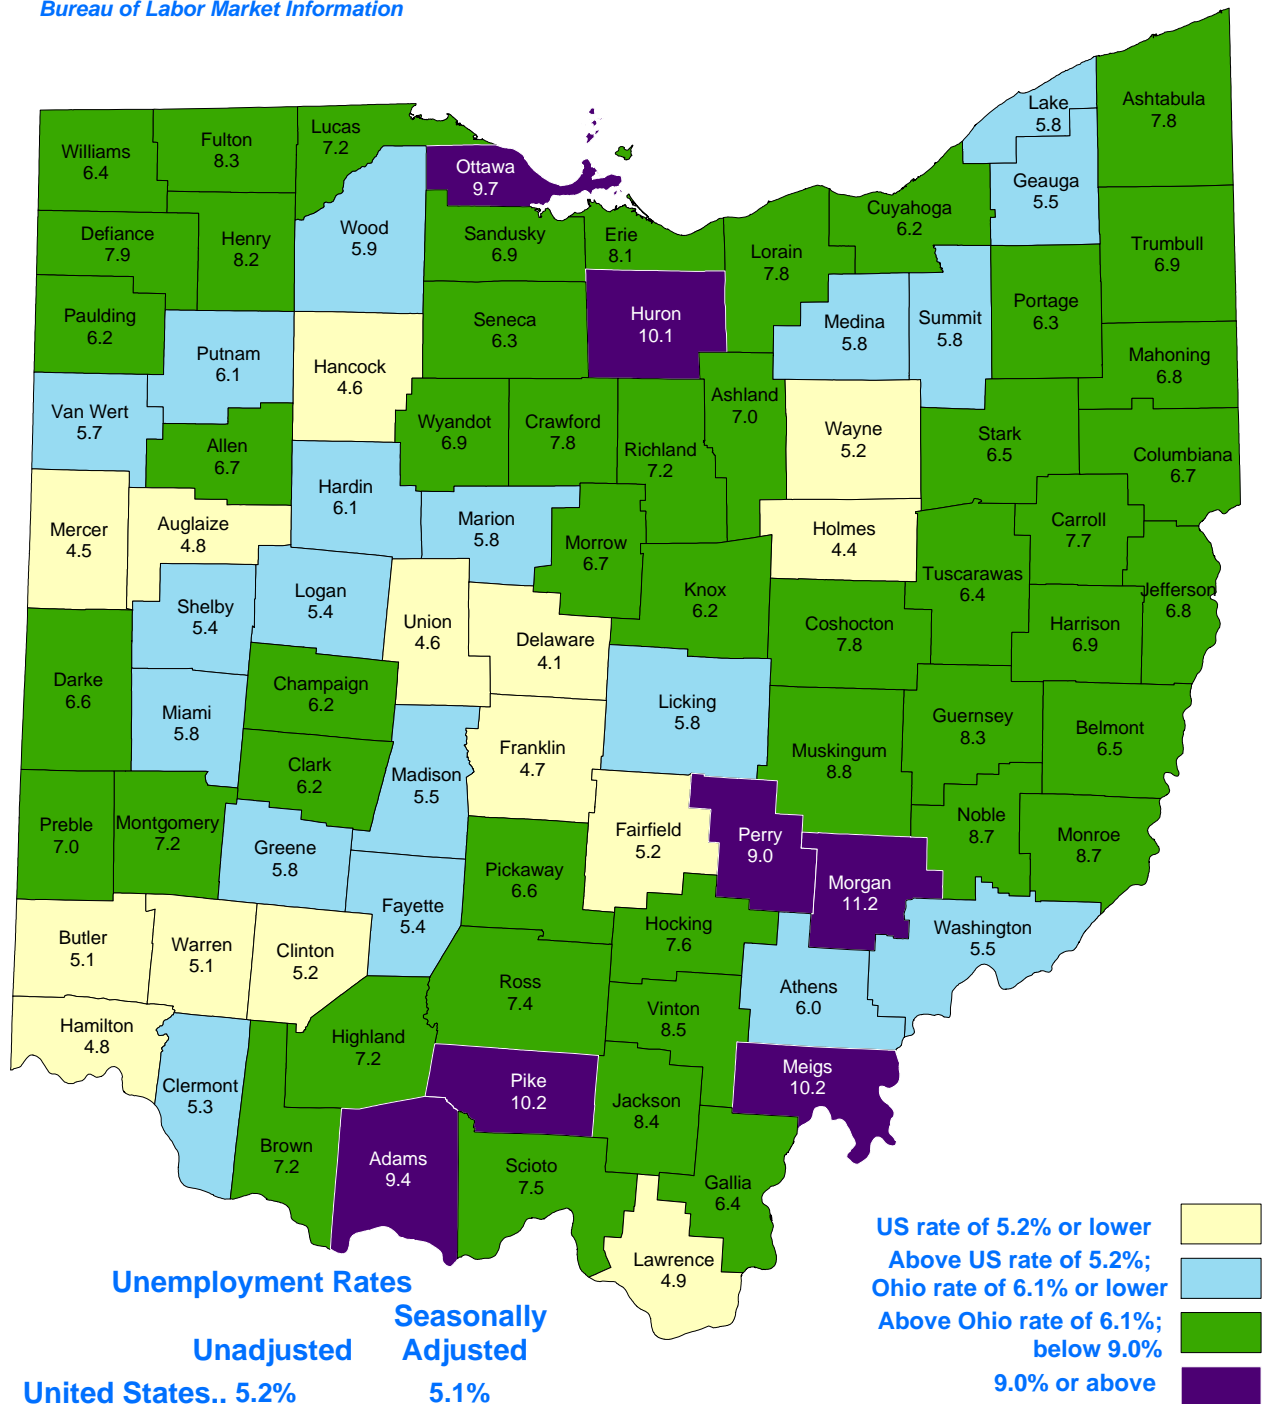

Civilian Labor Force Estimates March 2008

Ohio Department of Job and Family Services
Ted Strickland, Governor

Helen E. Jones-Kelley, Director