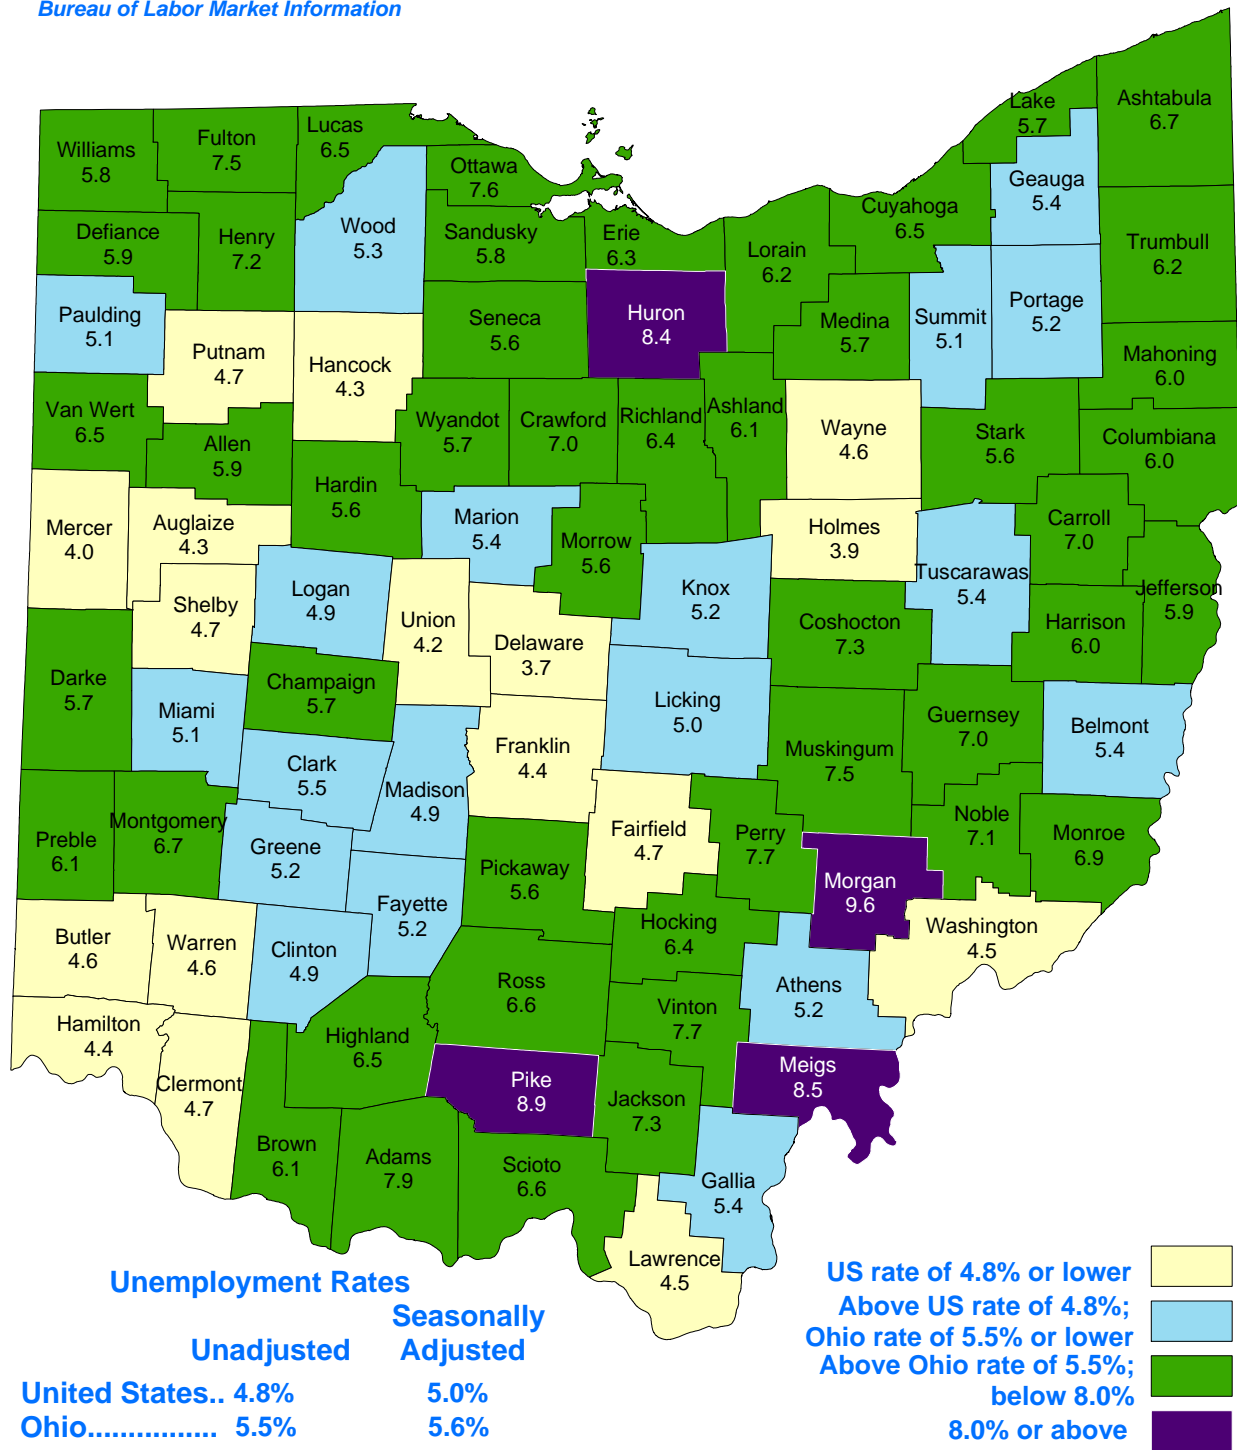

Civilian Labor Force Estimates April 2008

Office of Workforce Development
Bureau of Labor Market Information

Ohio Department of Job and Family Services

Ted Strickland, Governor

Helen E Jones-Kelley, Director