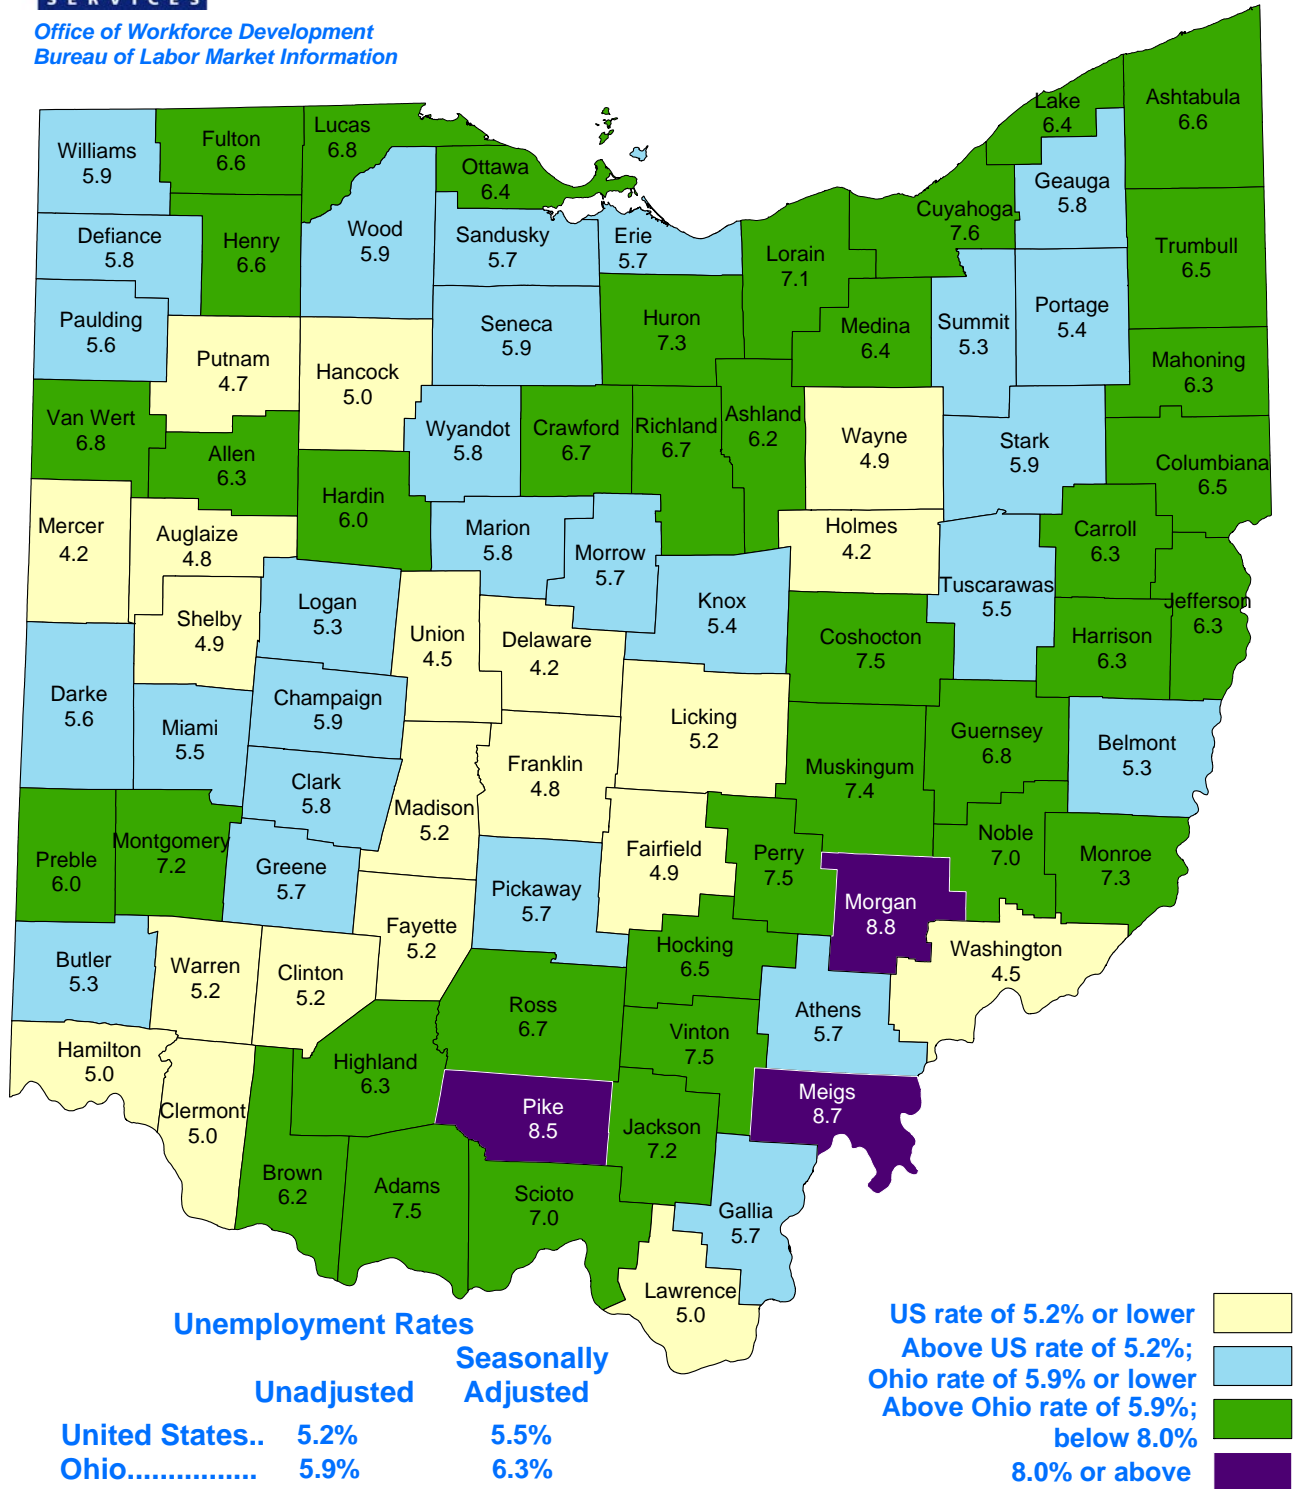

# Civilian Labor Force Estimates May 2008

Office of Workforce Development  
Bureau of Labor Market Information

**Unemployment Rates**

	Unadjusted	Seasonally Adjusted
United States..	5.2%	5.5%
Ohio.....	5.9%	6.3%

Ohio Department of Job and Family Services

Ted Strickland, Governor

Helen E Jones-Kelley, Director