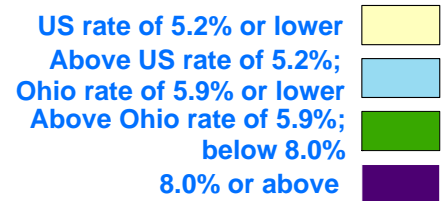

# Civilian Labor Force Estimates May 2008

Office of Workforce Development  
Bureau of Labor Market Information

**Unemployment Rates**

	Unadjusted	Seasonally Adjusted
United States..	5.2%	5.5%
Ohio.....	5.9%	6.3%