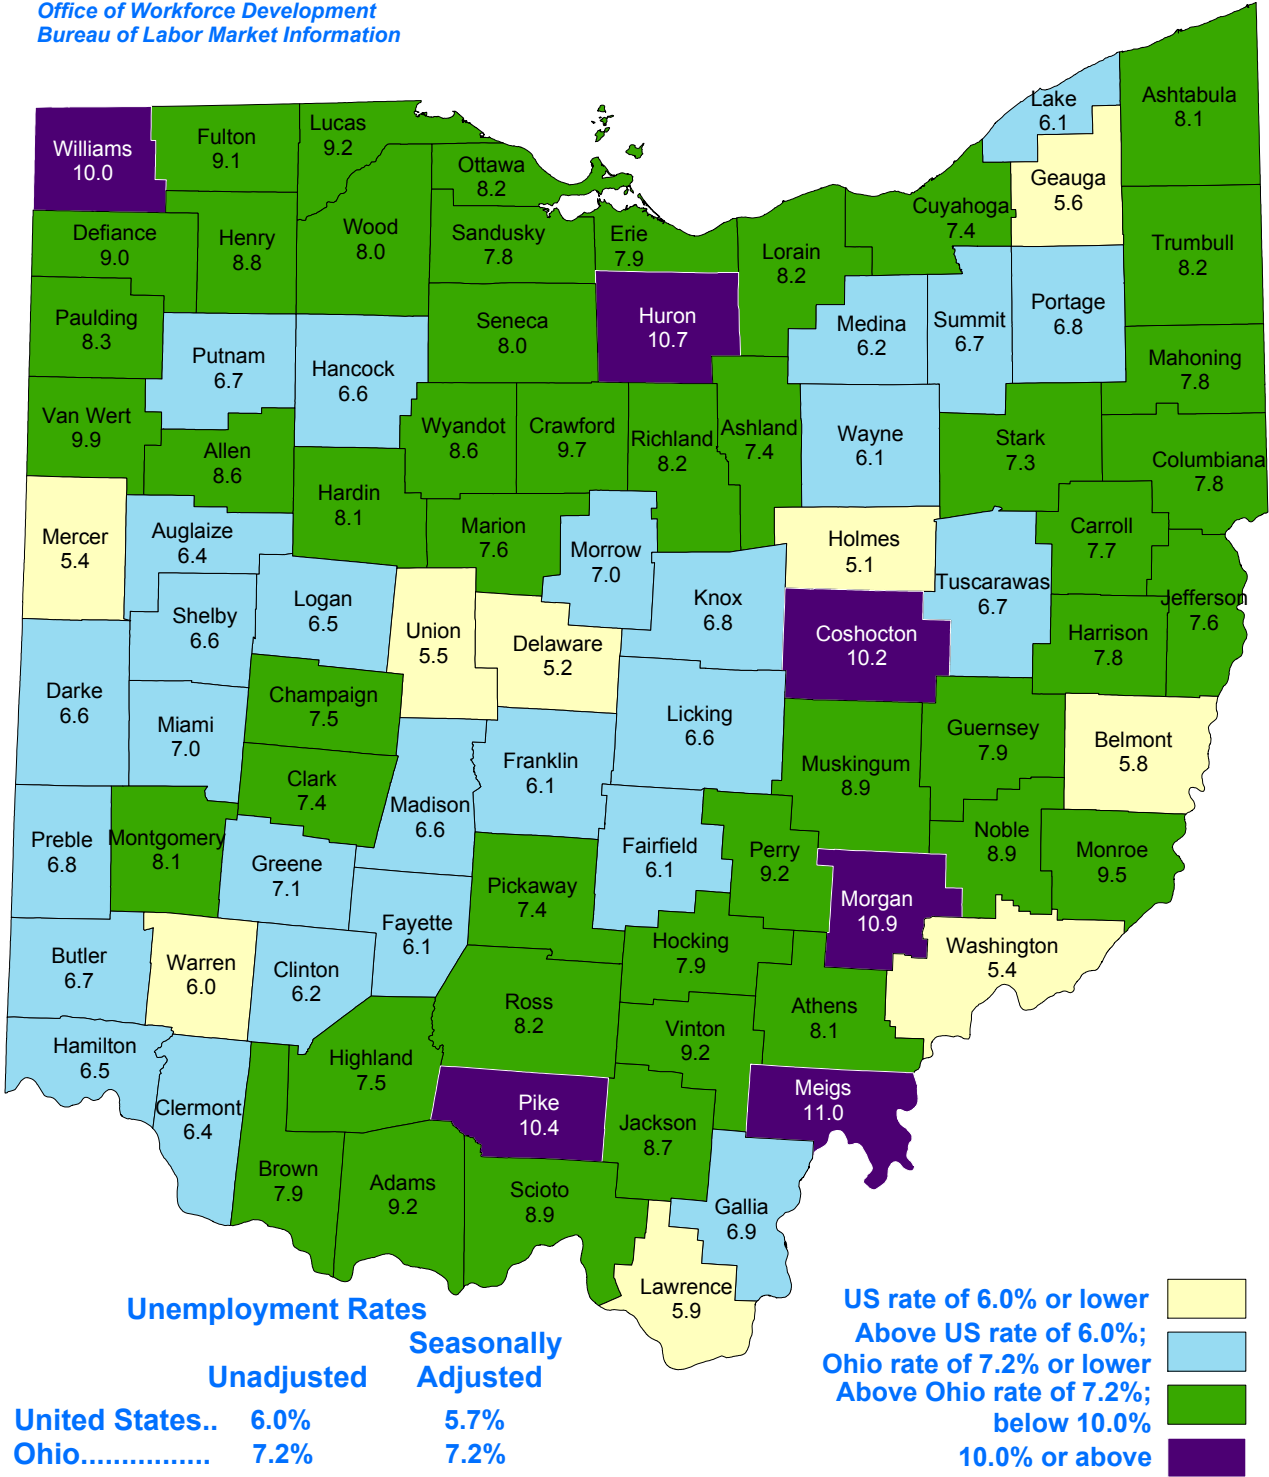

# Civilian Labor Force Estimates

## July 2008

Office of Workforce Development  
Bureau of Labor Market Information

Ohio Department of Job and Family Services

Ted Strickland, Governor

Helen E. Jones-Kelley, Director