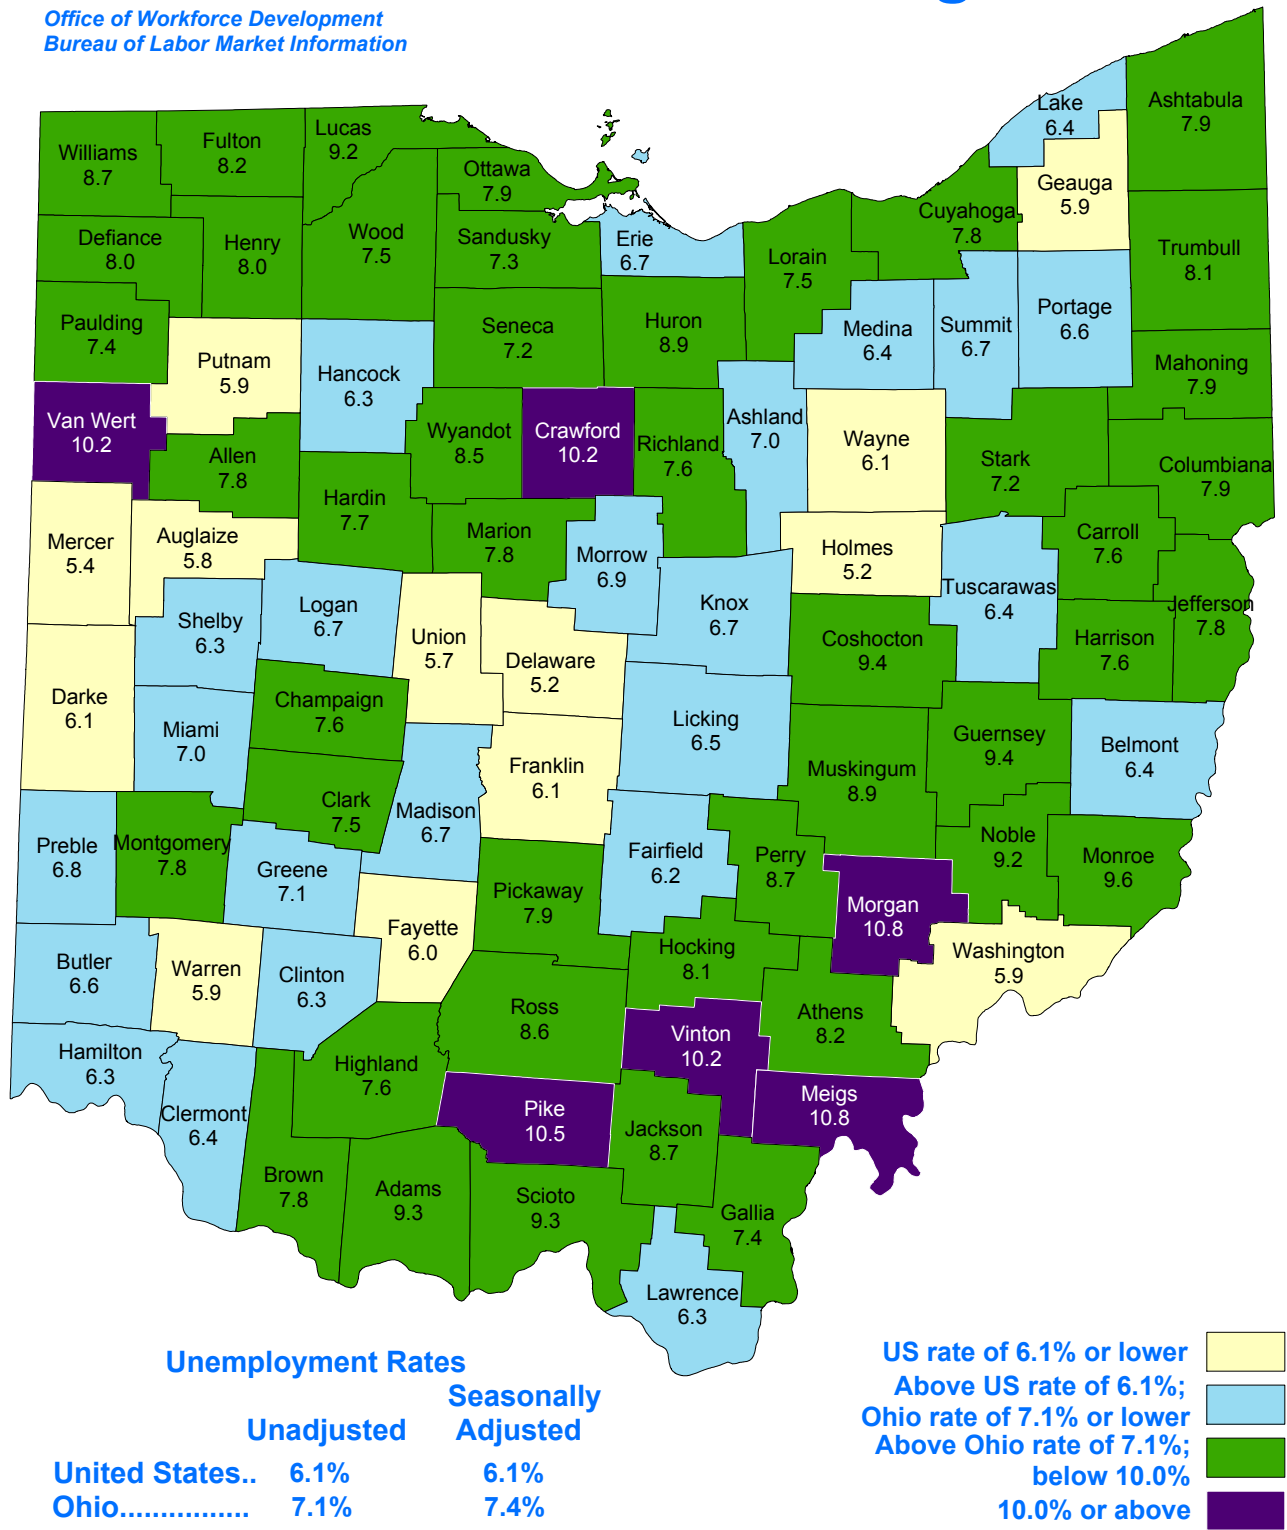

# Civilian Labor Force Estimates

## August 2008

Office of Workforce Development  
Bureau of Labor Market Information

Ohio Department of Job and Family Services

Ted Strickland, Governor

Helen E. Jones-Kelley, Director