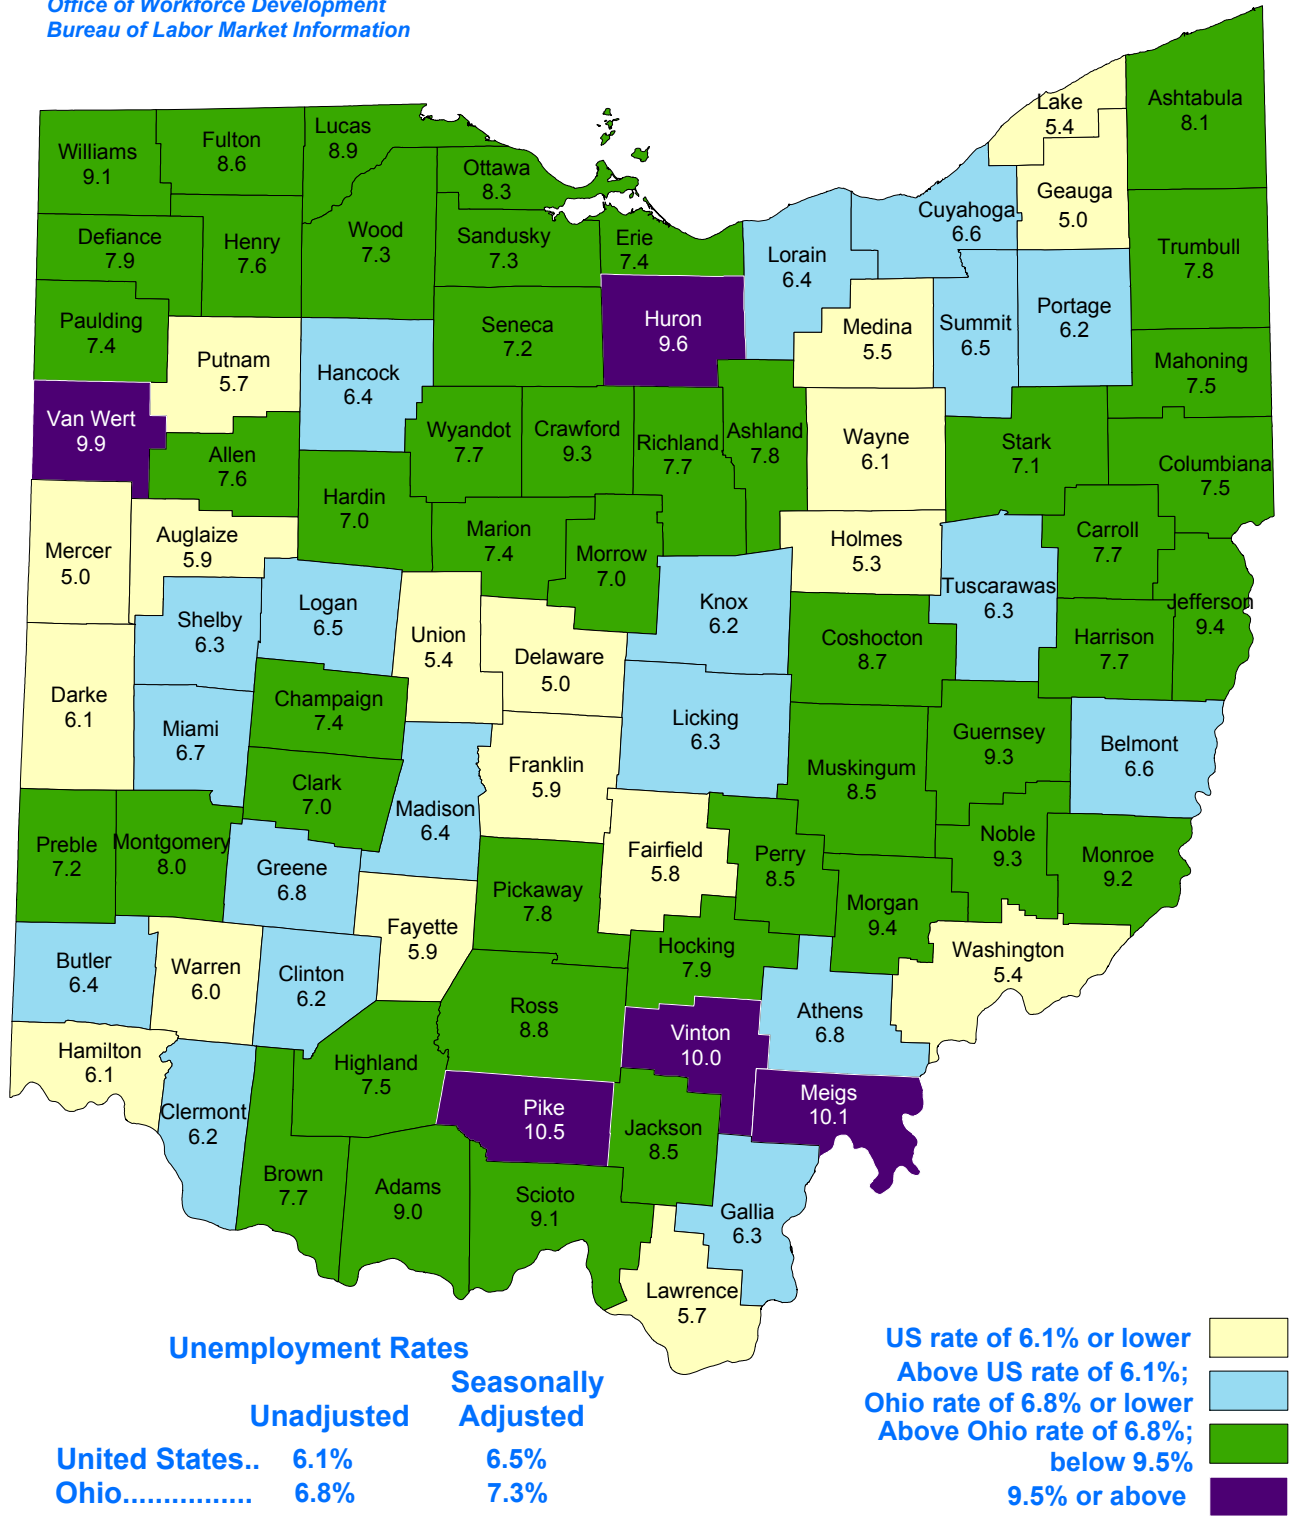

Civilian Labor Force Estimates October 2008

Office of Workforce Development
Bureau of Labor Market Information

Ohio Department of Job and Family Services

Ted Strickland, Governor

Helen E. Jones-Kelley, Director