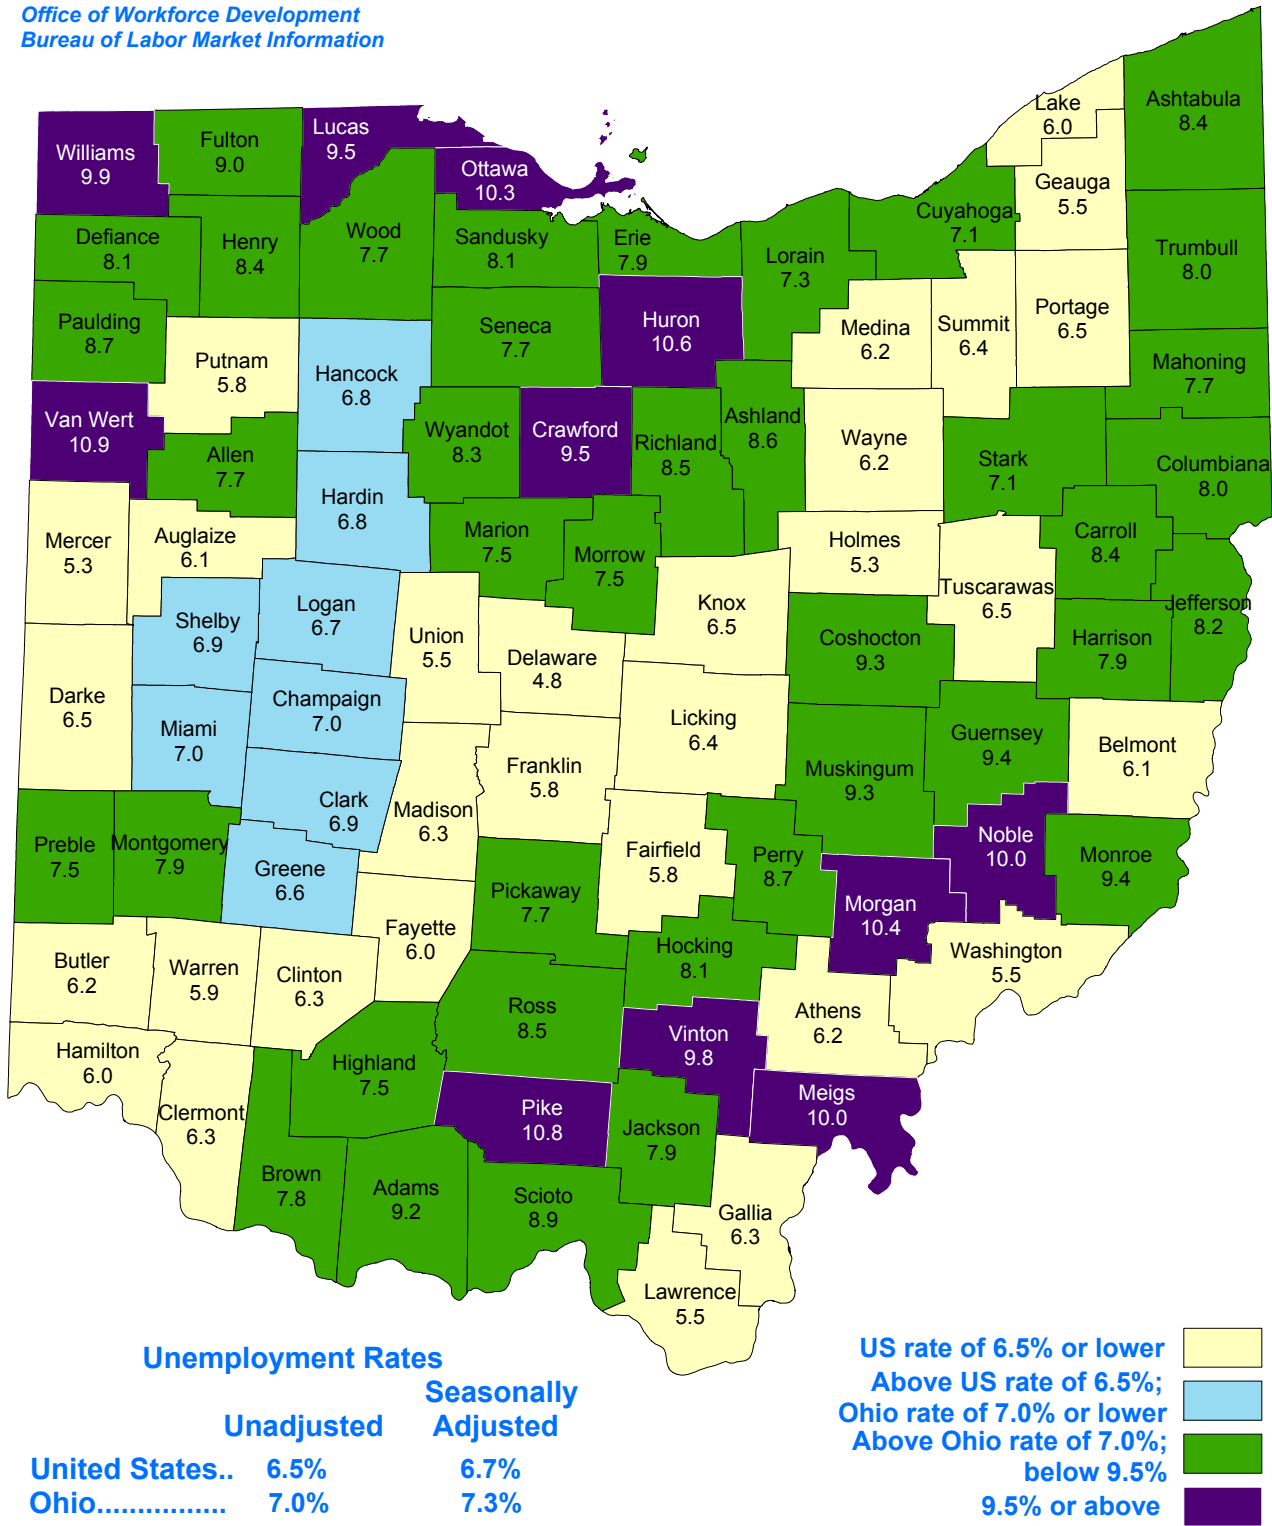

Civilian Labor Force Estimates November 2008

Office of Workforce Development
Bureau of Labor Market Information

Ohio Department of Job and Family Services

Ted Strickland, Governor

Jan Allen, Acting Director