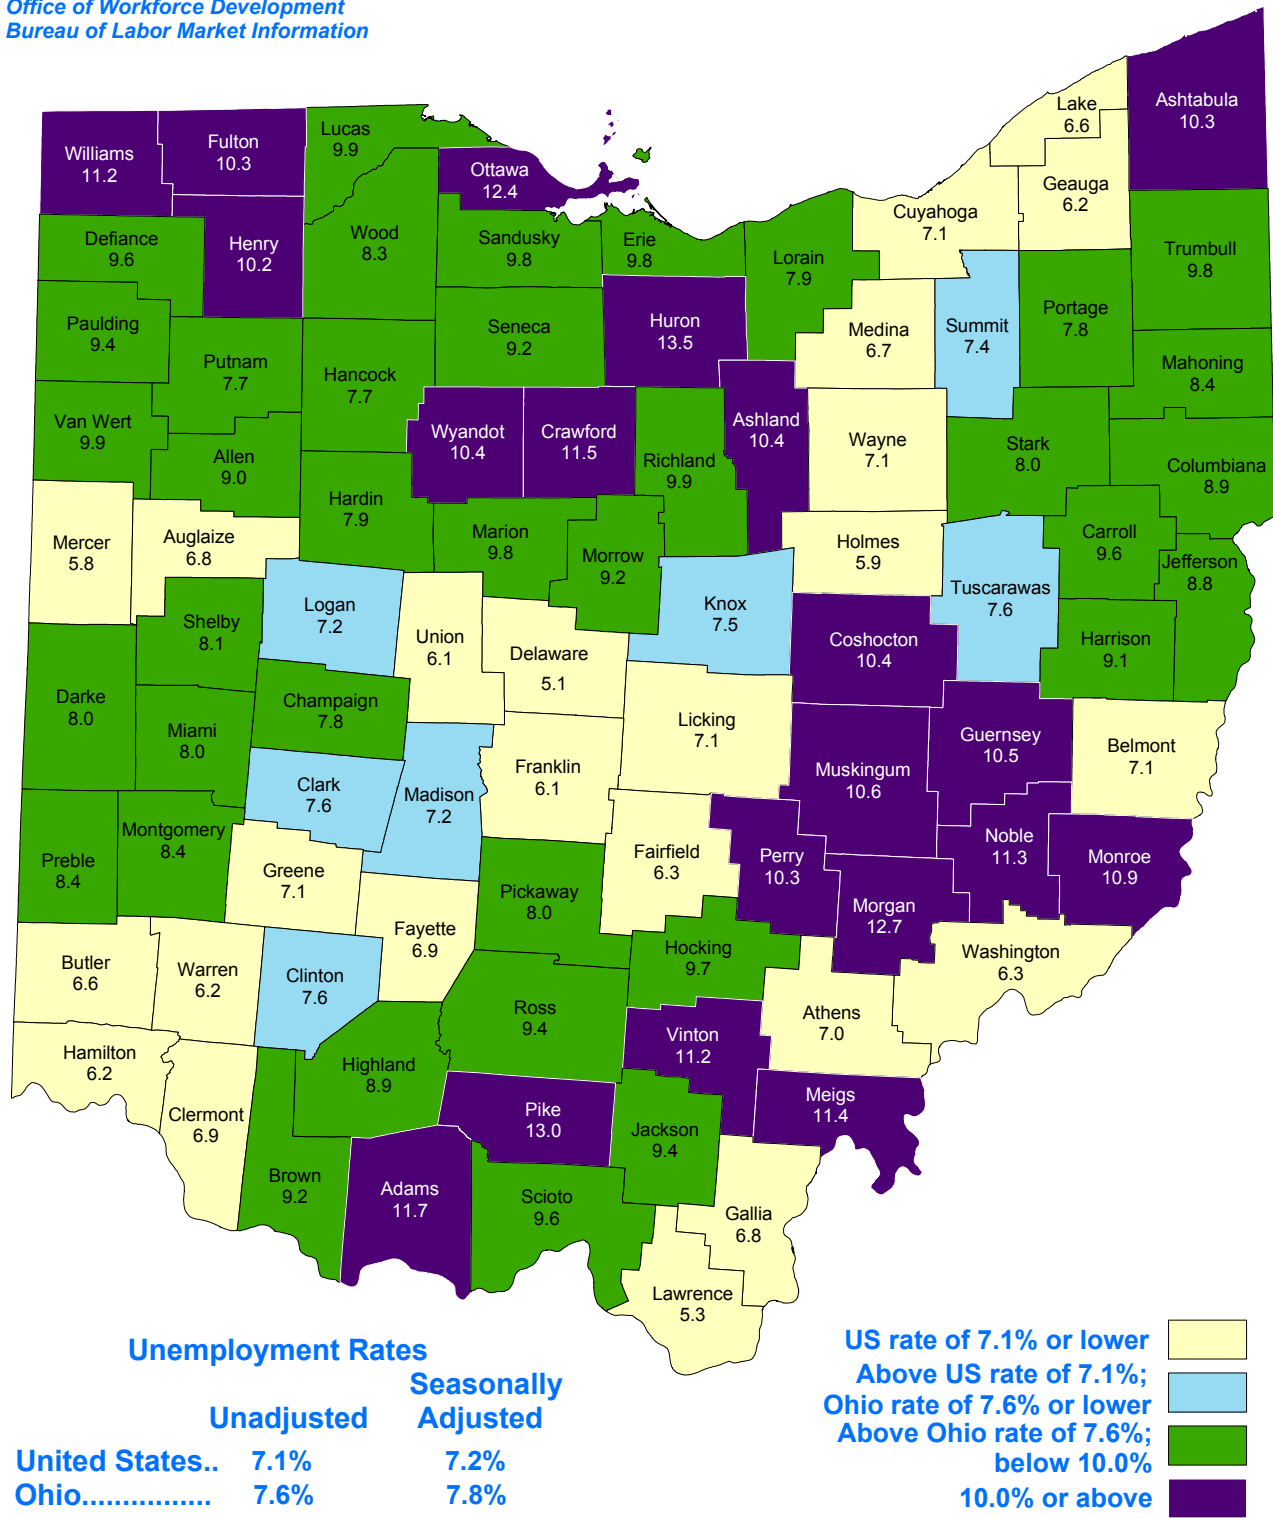

Civilian Labor Force Estimates December 2008

Office of Workforce Development
Bureau of Labor Market Information

Ohio Department of Job and Family Services

Ted Strickland, Governor

Douglas Lumpkin, Director