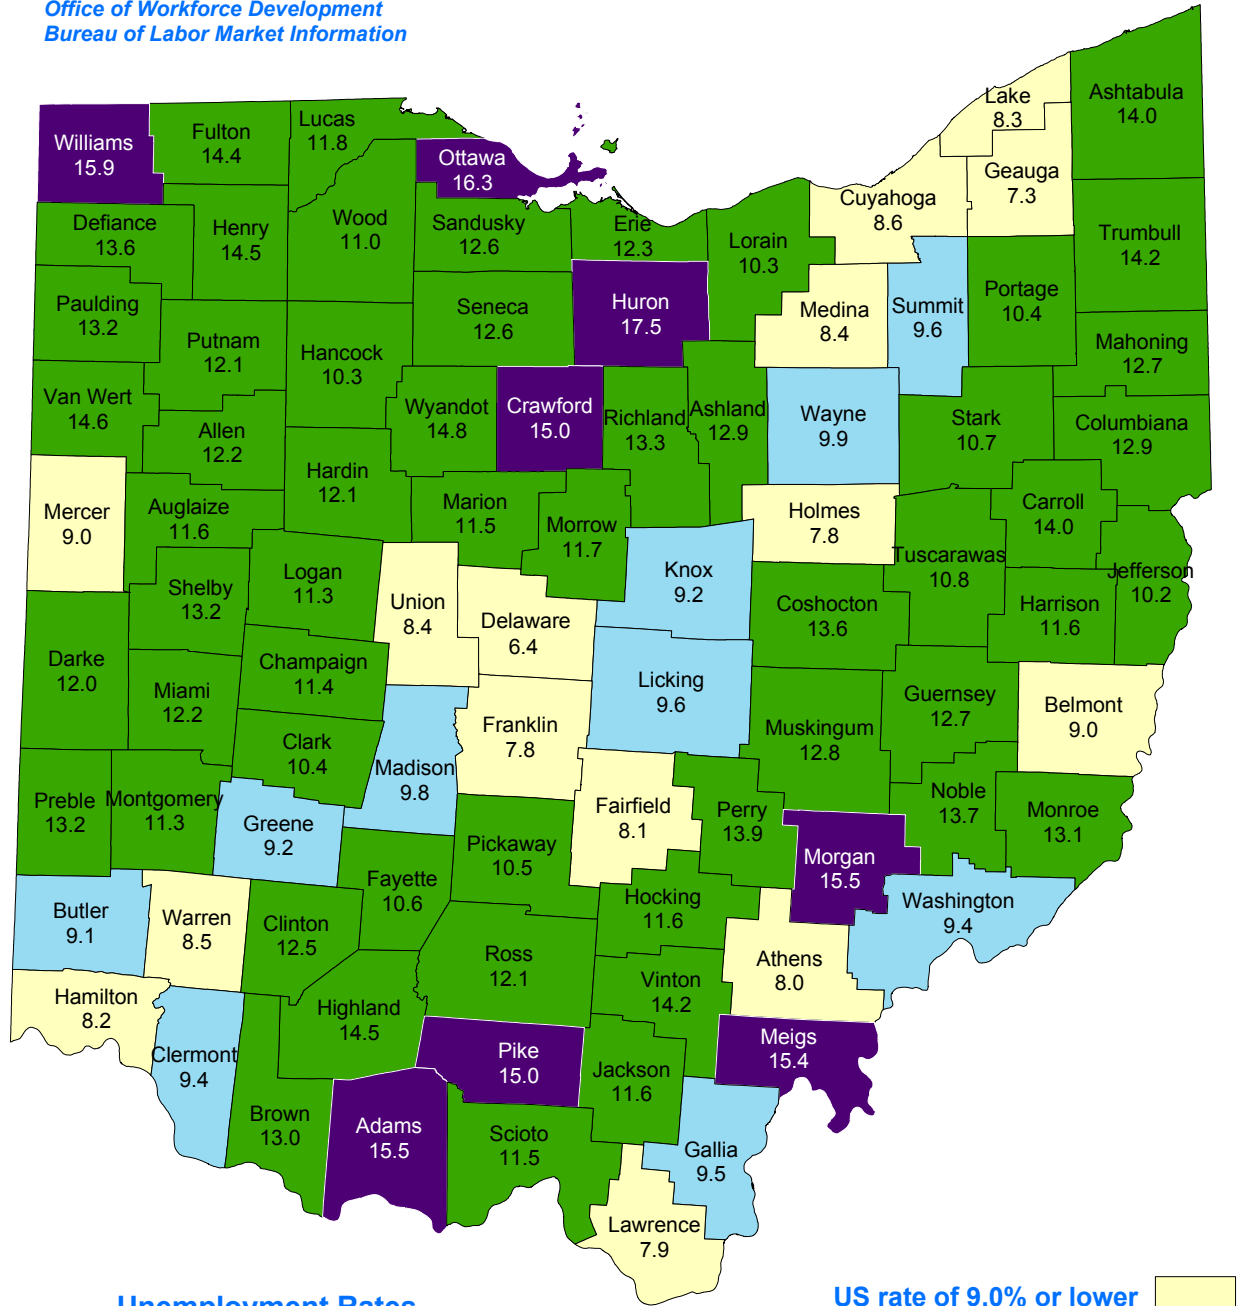

Civilian Labor Force Estimates

March 2009

Office of Workforce Development
Bureau of Labor Market Information

Unemployment Rates

	Seasonally Unadjusted	Seasonally Adjusted
United States..	9.0%	8.5%
Ohio.....	10.1%	9.7%

Ohio Department of Job and Family Services

Ted Strickland, Governor

Douglas Lumpkin, Director