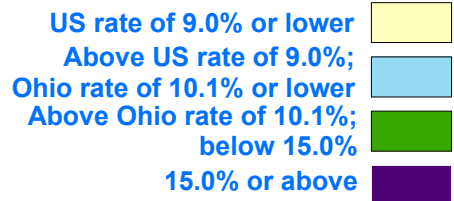

Civilian Labor Force Estimates

March 2009

Office of Workforce Development
Bureau of Labor Market Information

Unemployment Rates

	Seasonally Unadjusted	Seasonally Adjusted
United States..	9.0%	8.5%
Ohio.....	10.1%	9.7%