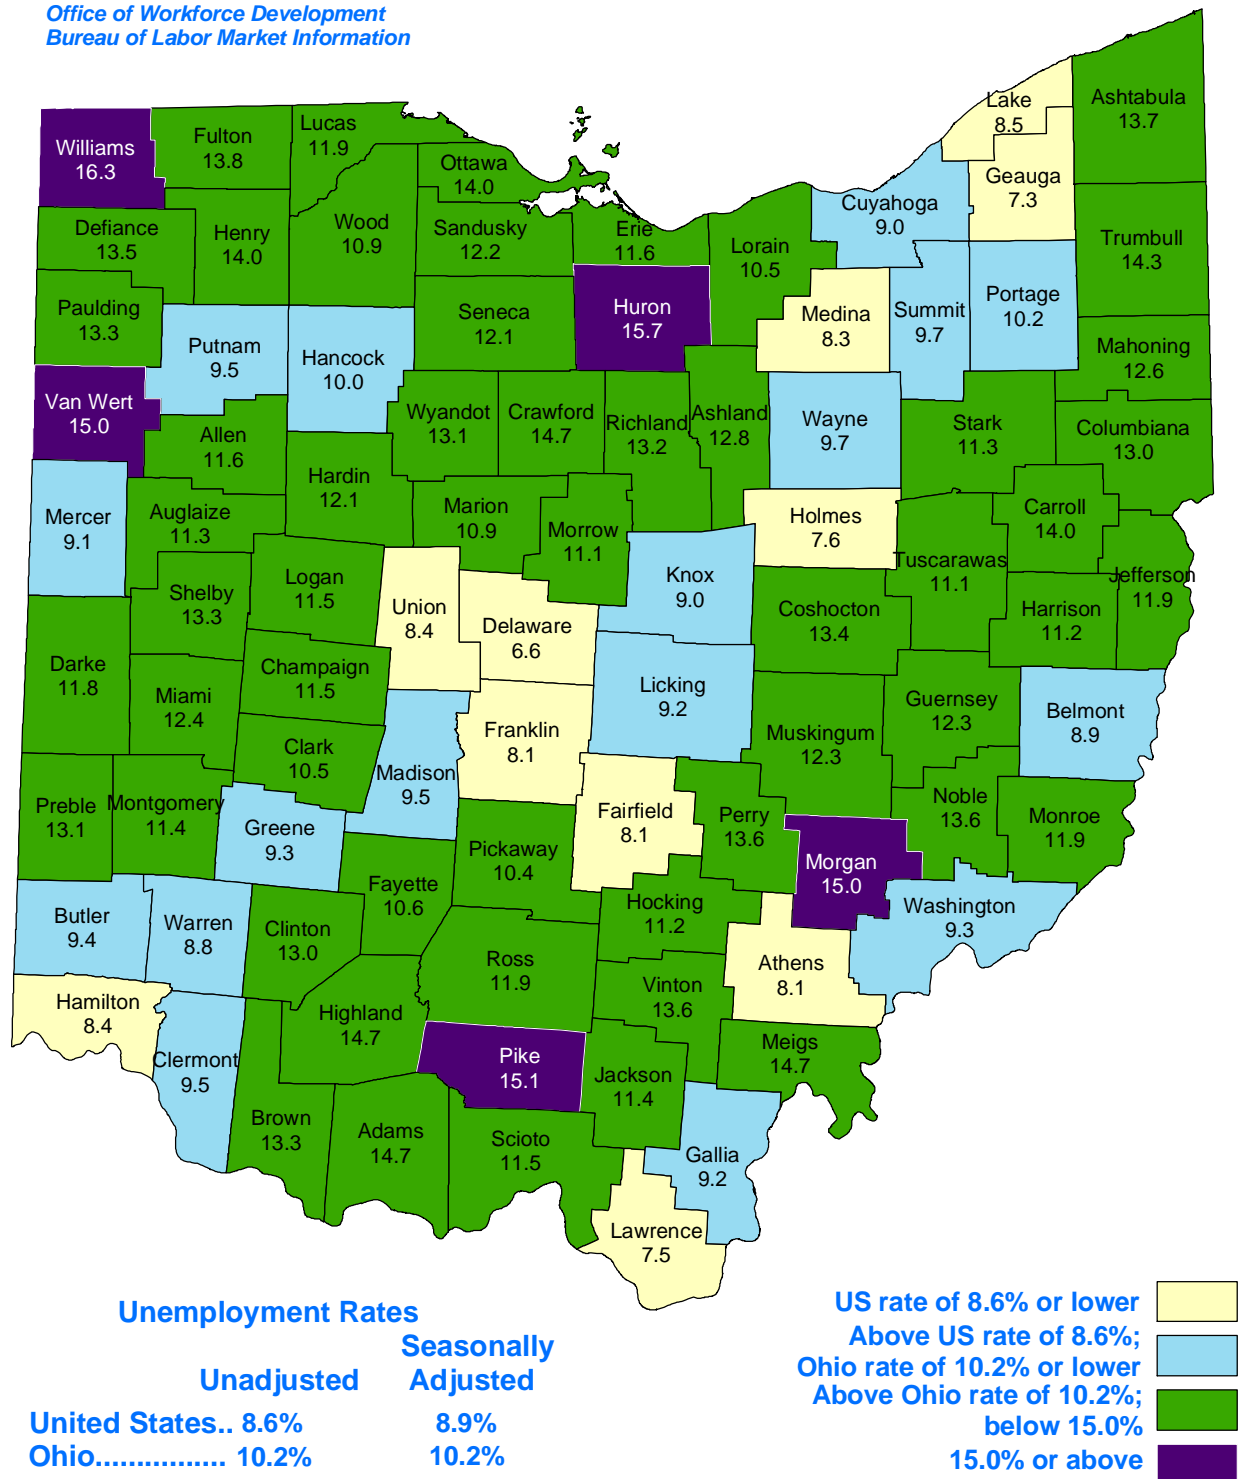

# Civilian Labor Force Estimates April 2009

Office of Workforce Development  
Bureau of Labor Market Information

Ohio Department of Job and Family Services

Ted Strickland, Governor

Douglas Lumpkin, Director