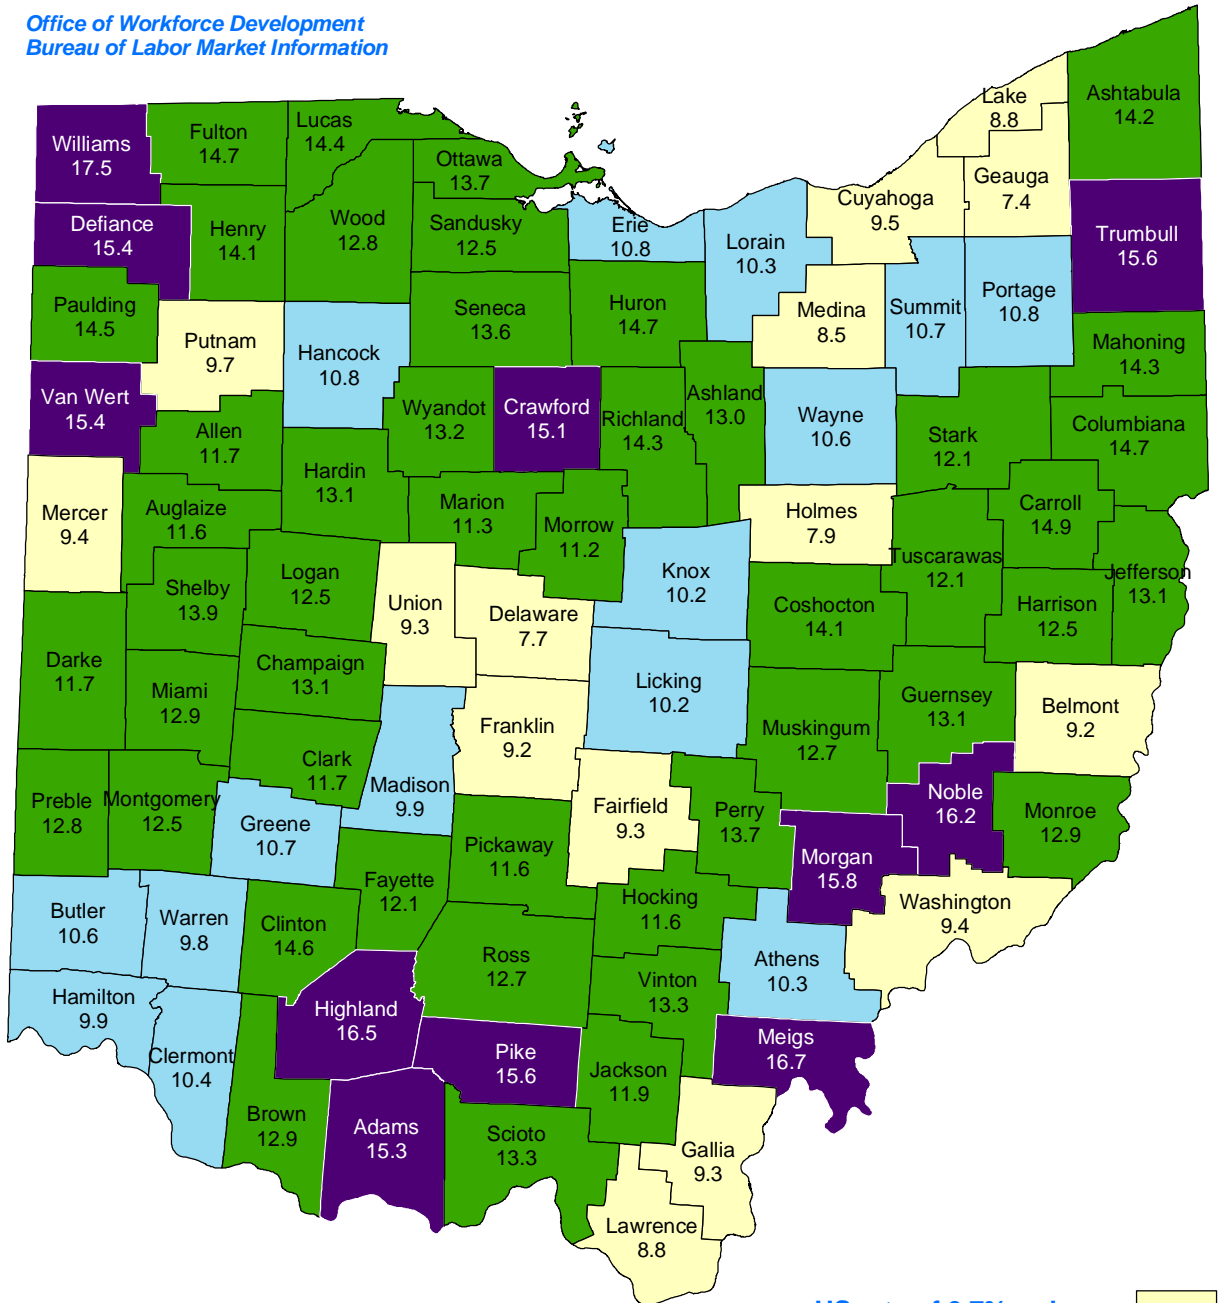

# Civilian Labor Force Estimates

### Unemployment Rates

	Unadjusted	Seasonally Adjusted
United States..	9.7%	9.4%
Ohio.....	11.1%	11.2%

Ohio Department of Job and Family Services

Ted Strickland, Governor

Douglas Lumpkin, Director