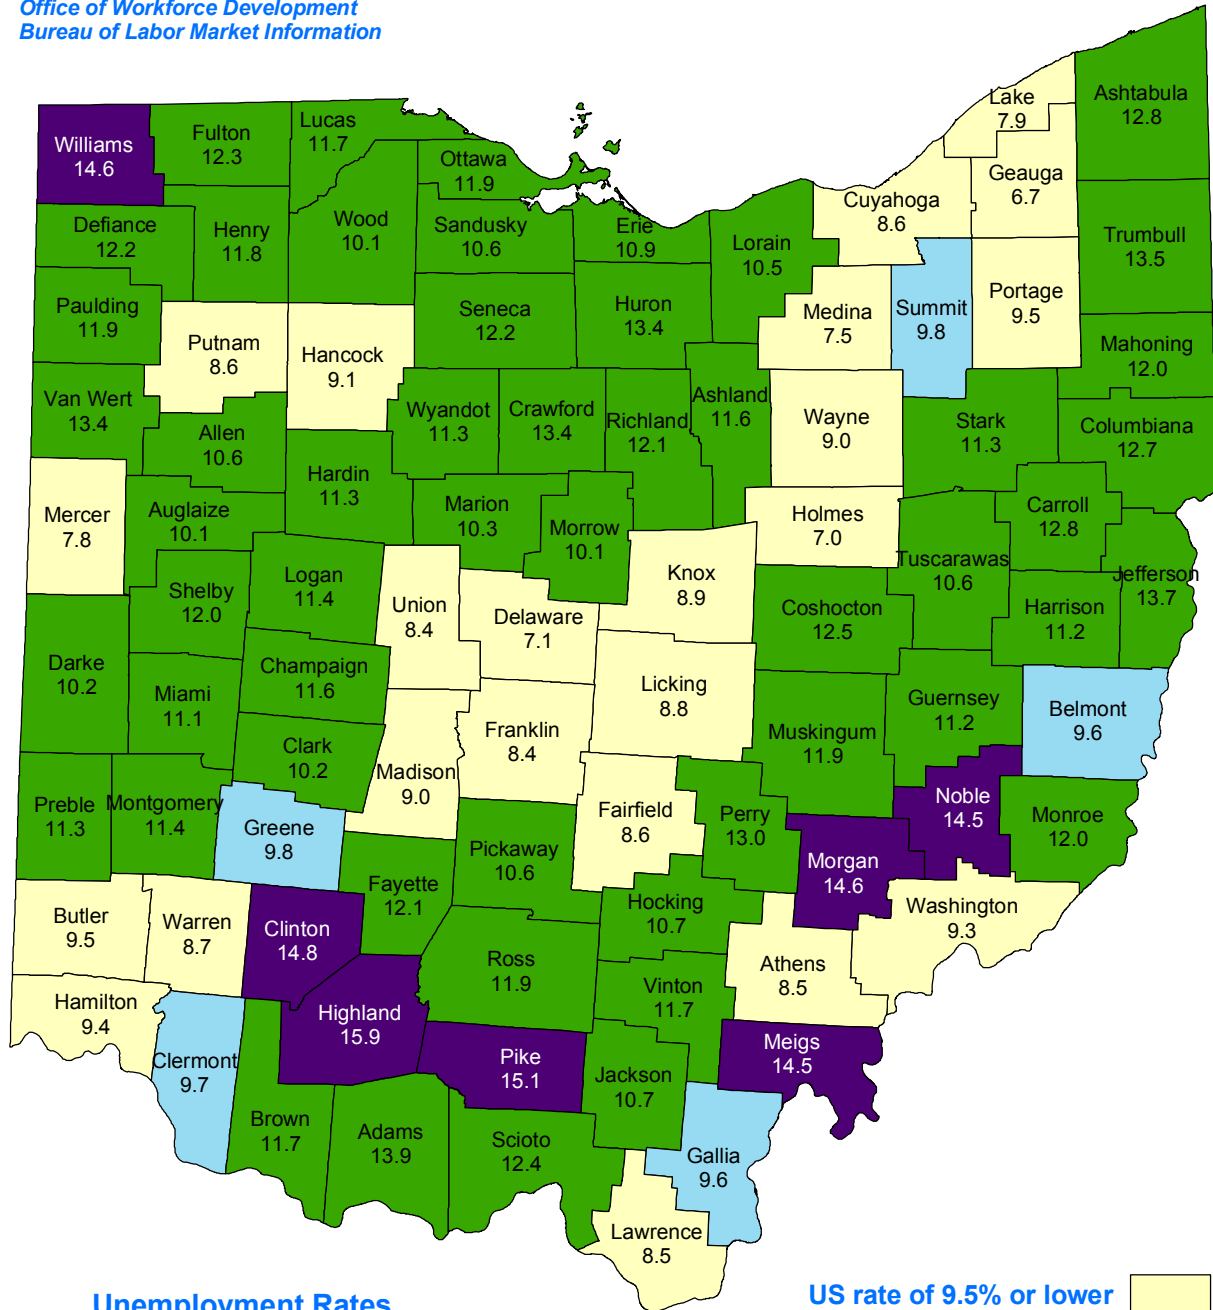

Civilian Labor Force Estimates October 2009

Office of Workforce Development
Bureau of Labor Market Information

Unemployment Rates

	Unadjusted	Seasonally Adjusted
United States..	9.5%	10.2%
Ohio.....	10.0%	10.5%

Ohio Department of Job and Family Services

Ted Strickland, Governor

Douglas Lumpkin, Director