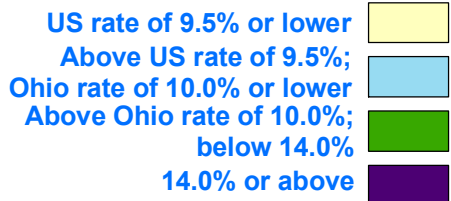

Civilian Labor Force Estimates October 2009

Office of Workforce Development
Bureau of Labor Market Information

Unemployment Rates

	Unadjusted	Seasonally Adjusted
United States..	9.5%	10.2%
Ohio.....	10.0%	10.5%