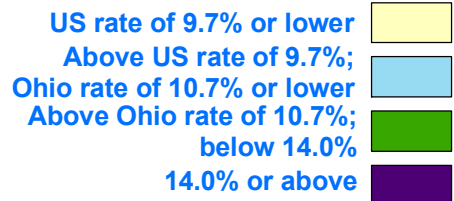

# Civilian Labor Force Estimates December 2009

Office of Workforce Development  
Bureau of Labor Market Information

	Unemployment Rates Unadjusted	Seasonally Adjusted
United States..	9.7%	10.0%
Ohio.....	10.7%	10.9%