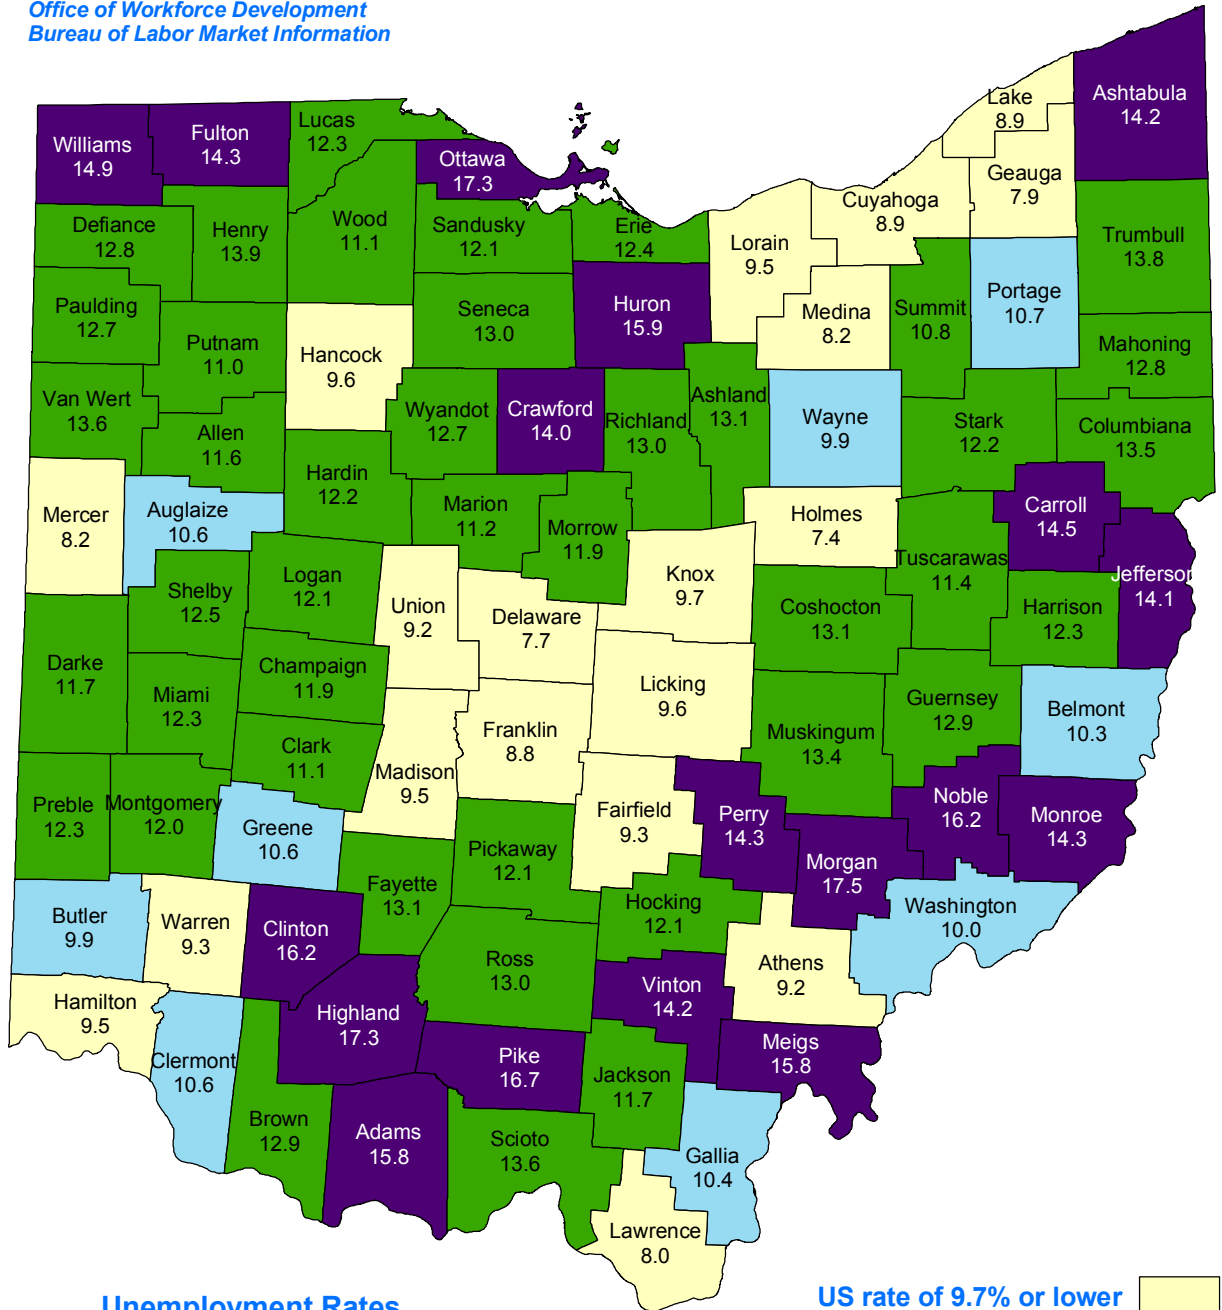

# Civilian Labor Force Estimates December 2009

Office of Workforce Development  
Bureau of Labor Market Information

	Unemployment Rates Unadjusted	Seasonally Adjusted
United States..	9.7%	10.0%
Ohio.....	10.7%	10.9%

Ohio Department of Job and Family Services

Ted Strickland, Governor

Douglas Lumpkin, Director