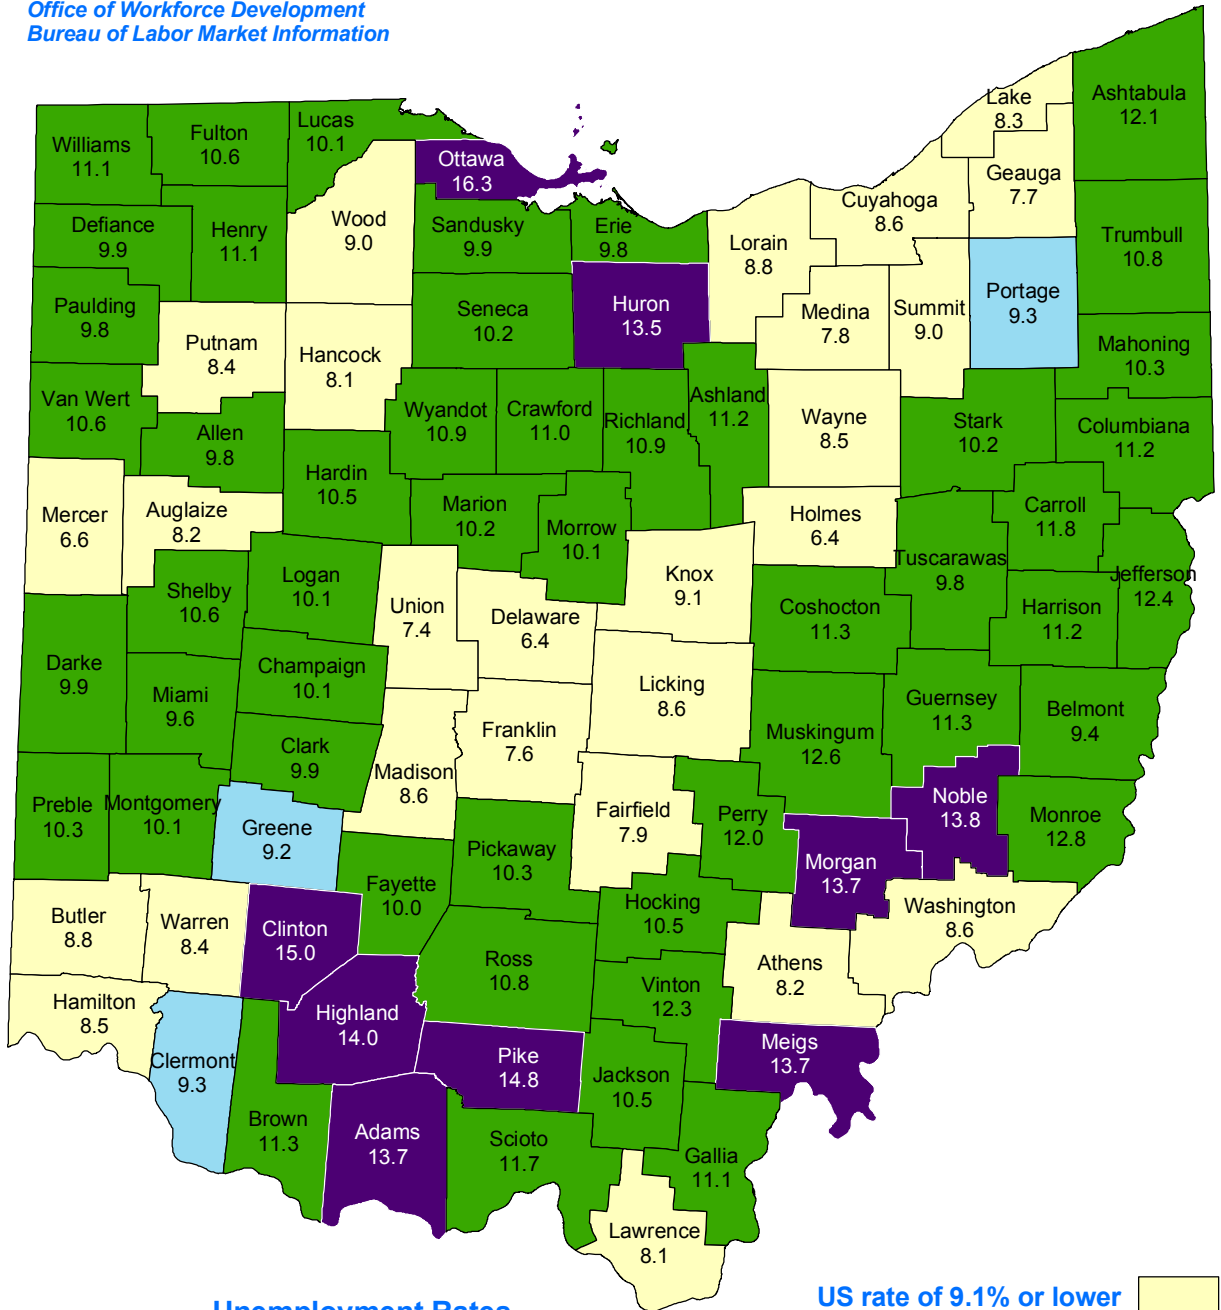

# Ohio Not Seasonally Adjusted Unemployment Rates December 2010

Office of Workforce Development  
Bureau of Labor Market Information

	Not Seasonally Adjusted	Seasonally Adjusted
United States..	9.1%	9.4%
Ohio.....	9.3%	9.6%

Ohio Department of Job and Family Services

John R. Kasich, Governor

Michael B. Colbert, Interim Director