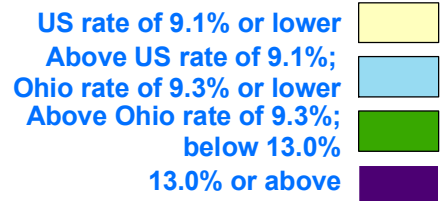

# Ohio Not Seasonally Adjusted Unemployment Rates December 2010

Office of Workforce Development  
Bureau of Labor Market Information

	Not Seasonally Adjusted	Seasonally Adjusted
United States..	9.1%	9.4%
Ohio.....	9.3%	9.6%