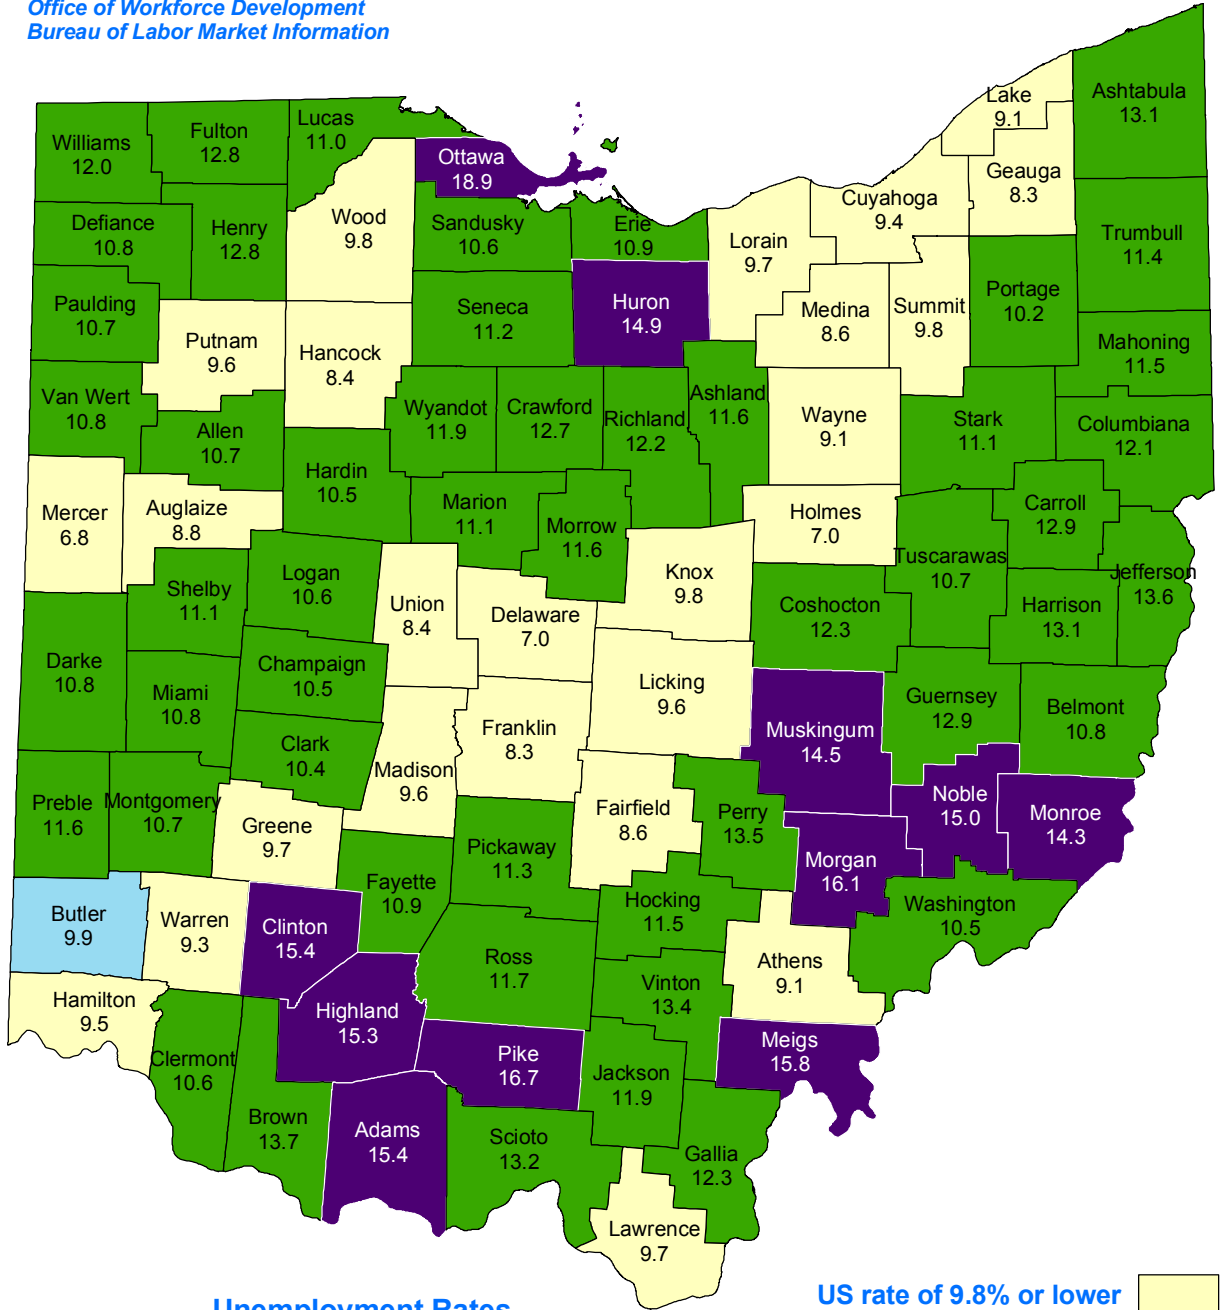

Ohio Not Seasonally Adjusted Unemployment Rates January 2011

Office of Workforce Development
Bureau of Labor Market Information

	Not Seasonally Adjusted	Seasonally Adjusted
United States..	9.8%	9.0%
Ohio.....	10.1%	9.4%

Ohio Department of Job and Family Services

John R. Kasich, Governor

Michael B. Colbert, Director