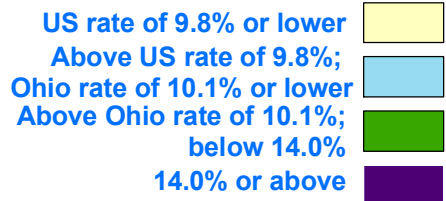

Ohio Not Seasonally Adjusted Unemployment Rates January 2011

Office of Workforce Development
Bureau of Labor Market Information

	Not Seasonally Adjusted	Seasonally Adjusted
United States..	9.8%	9.0%
Ohio.....	10.1%	9.4%