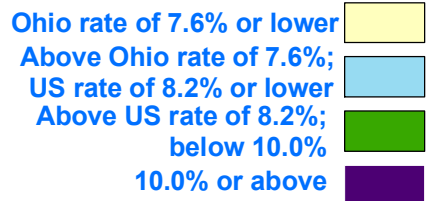

Ohio Not Seasonally Adjusted Unemployment Rates November 2011

Office of Workforce Development
Bureau of Labor Market Information

	Not Seasonally Adjusted	Seasonally Adjusted
United States..	8.2%	8.6%
Ohio.....	7.6%	8.5%