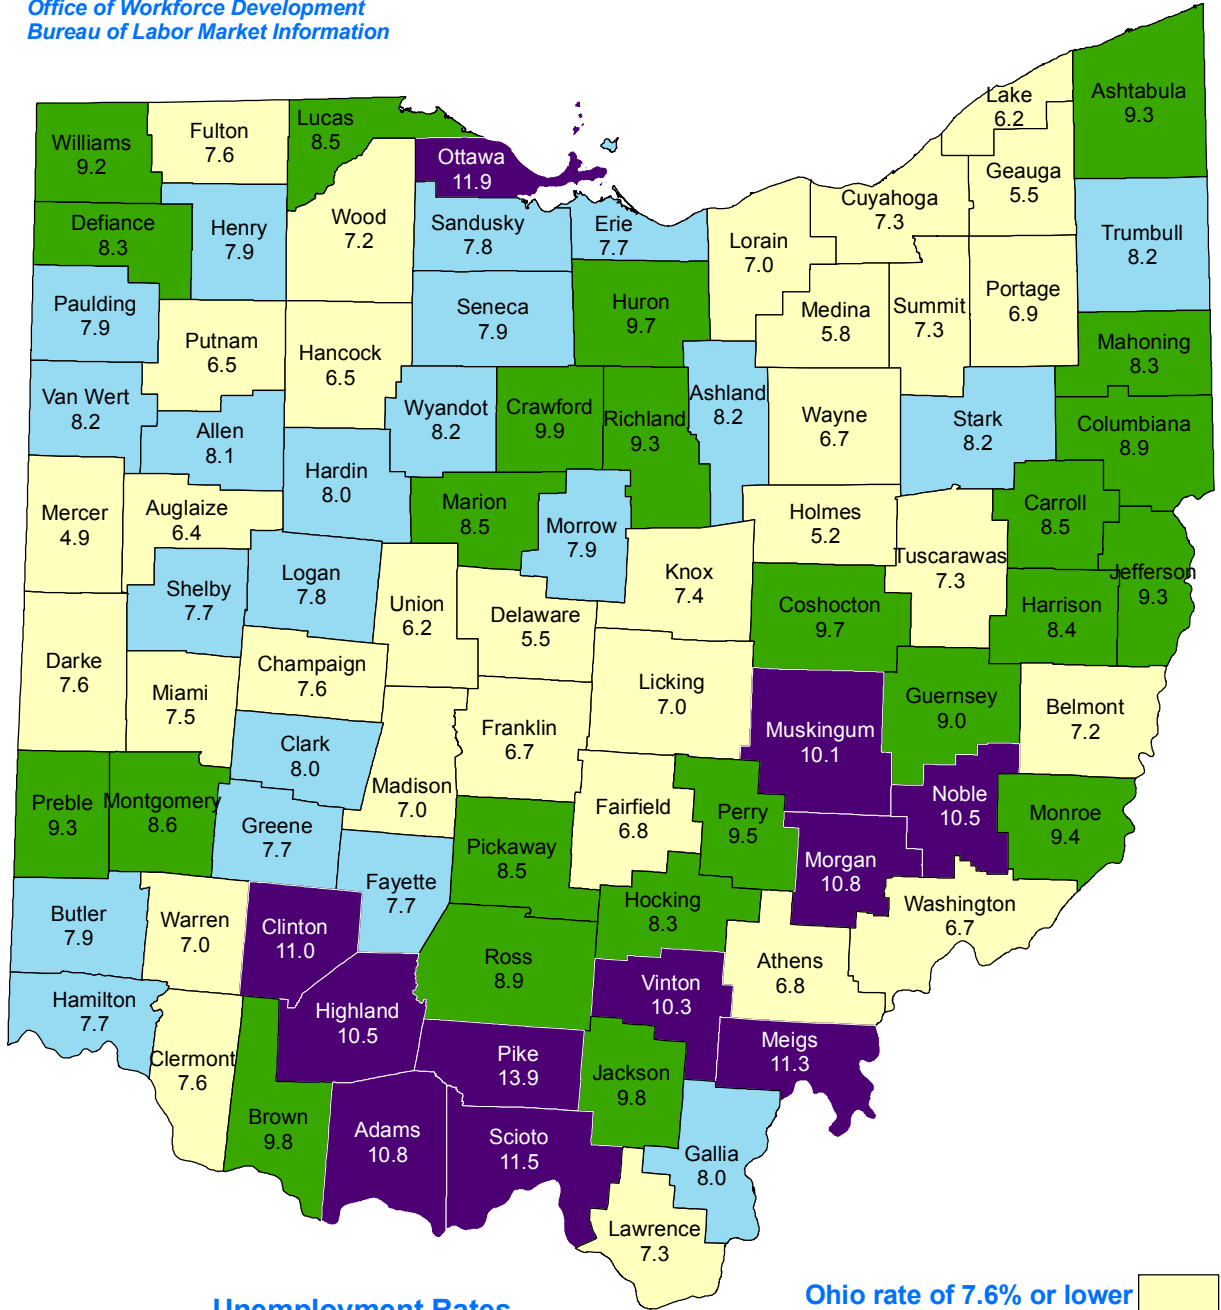

Ohio Not Seasonally Adjusted Unemployment Rates November 2011

Office of Workforce Development
Bureau of Labor Market Information

	Not Seasonally Adjusted	Seasonally Adjusted
United States..	8.2%	8.6%
Ohio.....	7.6%	8.5%

Ohio Department of Job and Family Services

John R. Kasich, Governor

Michael B. Colbert, Director