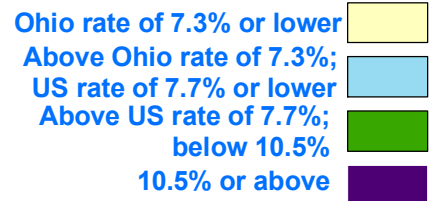

Ohio Not Seasonally Adjusted Unemployment Rates April 2012

Office of Workforce Development
Bureau of Labor Market Information

	Not Seasonally Adjusted	Seasonally Adjusted
United States..	7.7%	8.1%
Ohio.....	7.3%	7.4%