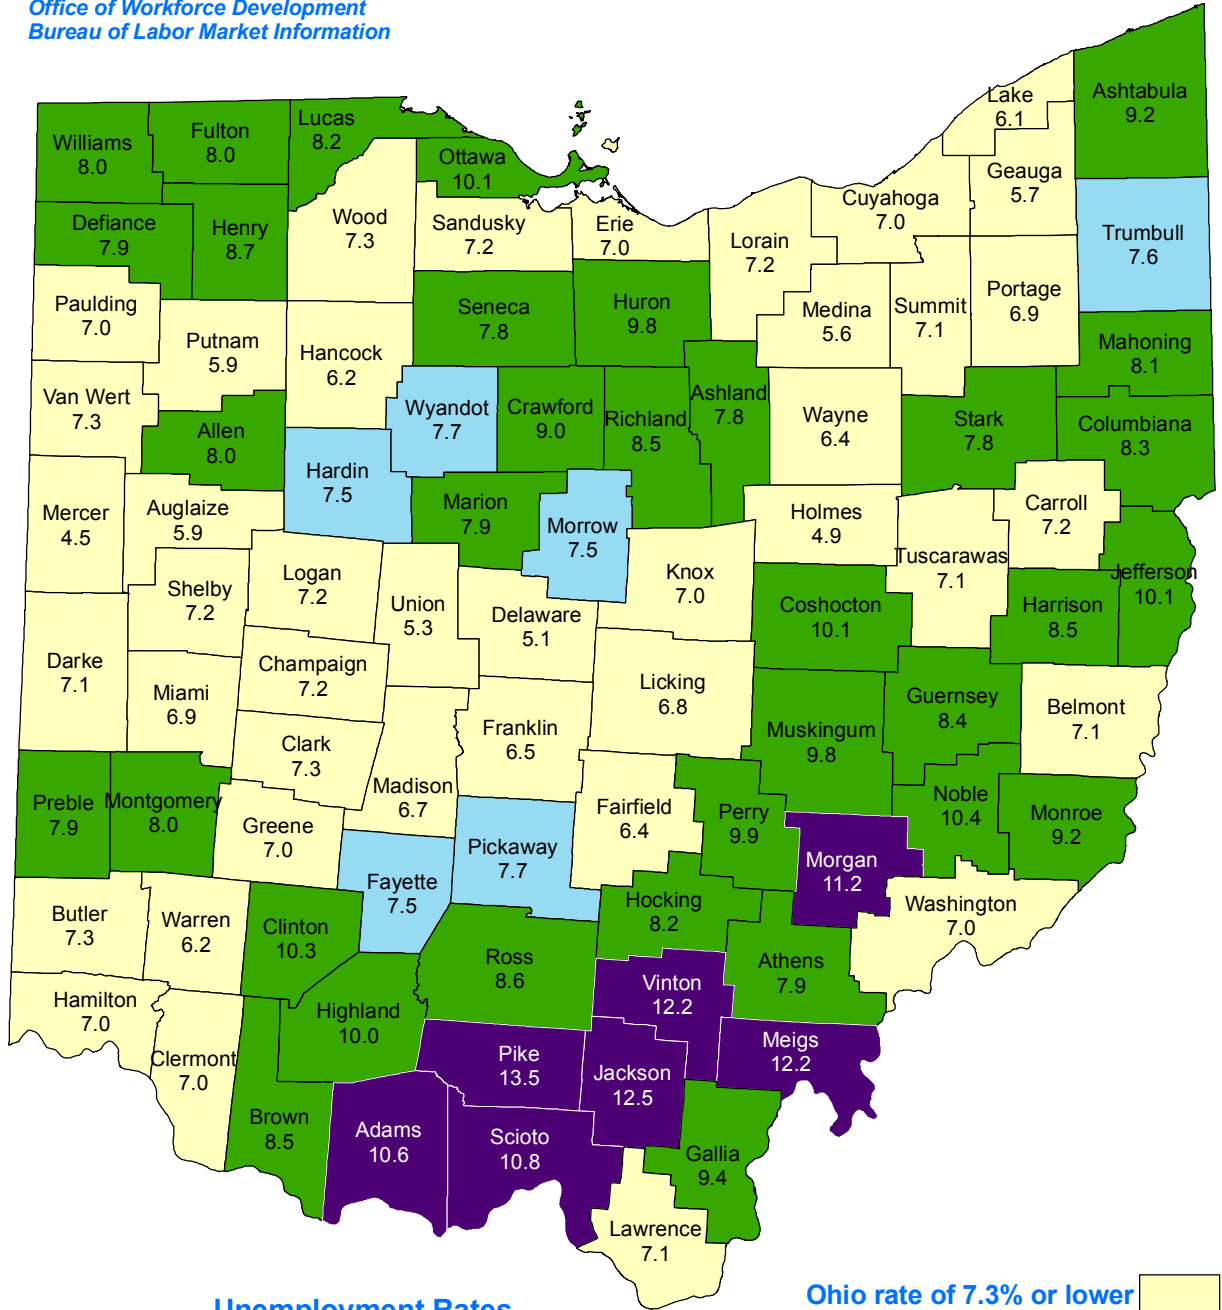

Ohio Not Seasonally Adjusted Unemployment Rates April 2012

Office of Workforce Development
Bureau of Labor Market Information

	Not Seasonally Adjusted	Seasonally Adjusted
United States..	7.7%	8.1%
Ohio.....	7.3%	7.4%

Ohio Department of Job and Family Services

John R. Kasich, Governor

Michael B. Colbert, Director