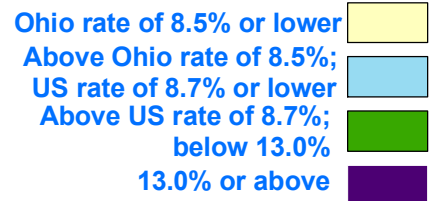

# Ohio Not Seasonally Adjusted Unemployment Rates February 2012

Office of Workforce Development  
Bureau of Labor Market Information

	Not Seasonally Adjusted	Seasonally Adjusted
United States..	8.7%	8.3%
Ohio.....	8.5%	7.6%