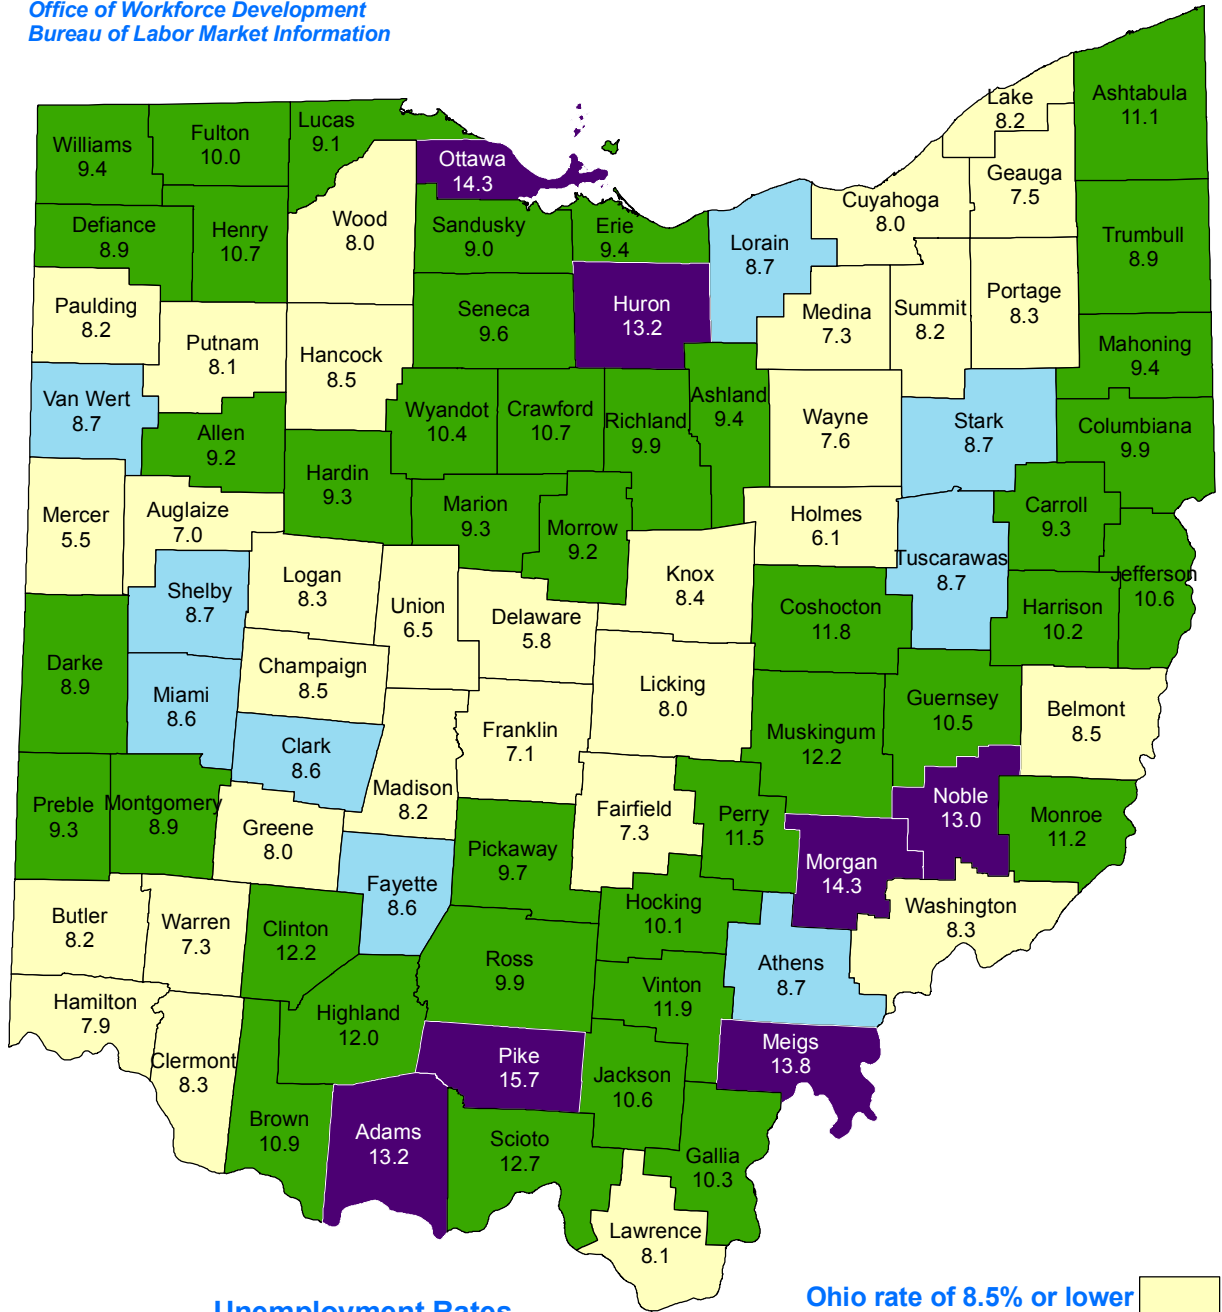

# Ohio Not Seasonally Adjusted Unemployment Rates February 2012

Office of Workforce Development  
Bureau of Labor Market Information

	Not Seasonally Adjusted	Seasonally Adjusted
United States..	8.7%	8.3%
Ohio.....	8.5%	7.6%

Ohio Department of Job and Family Services

John R. Kasich, Governor

Michael B. Colbert, Director