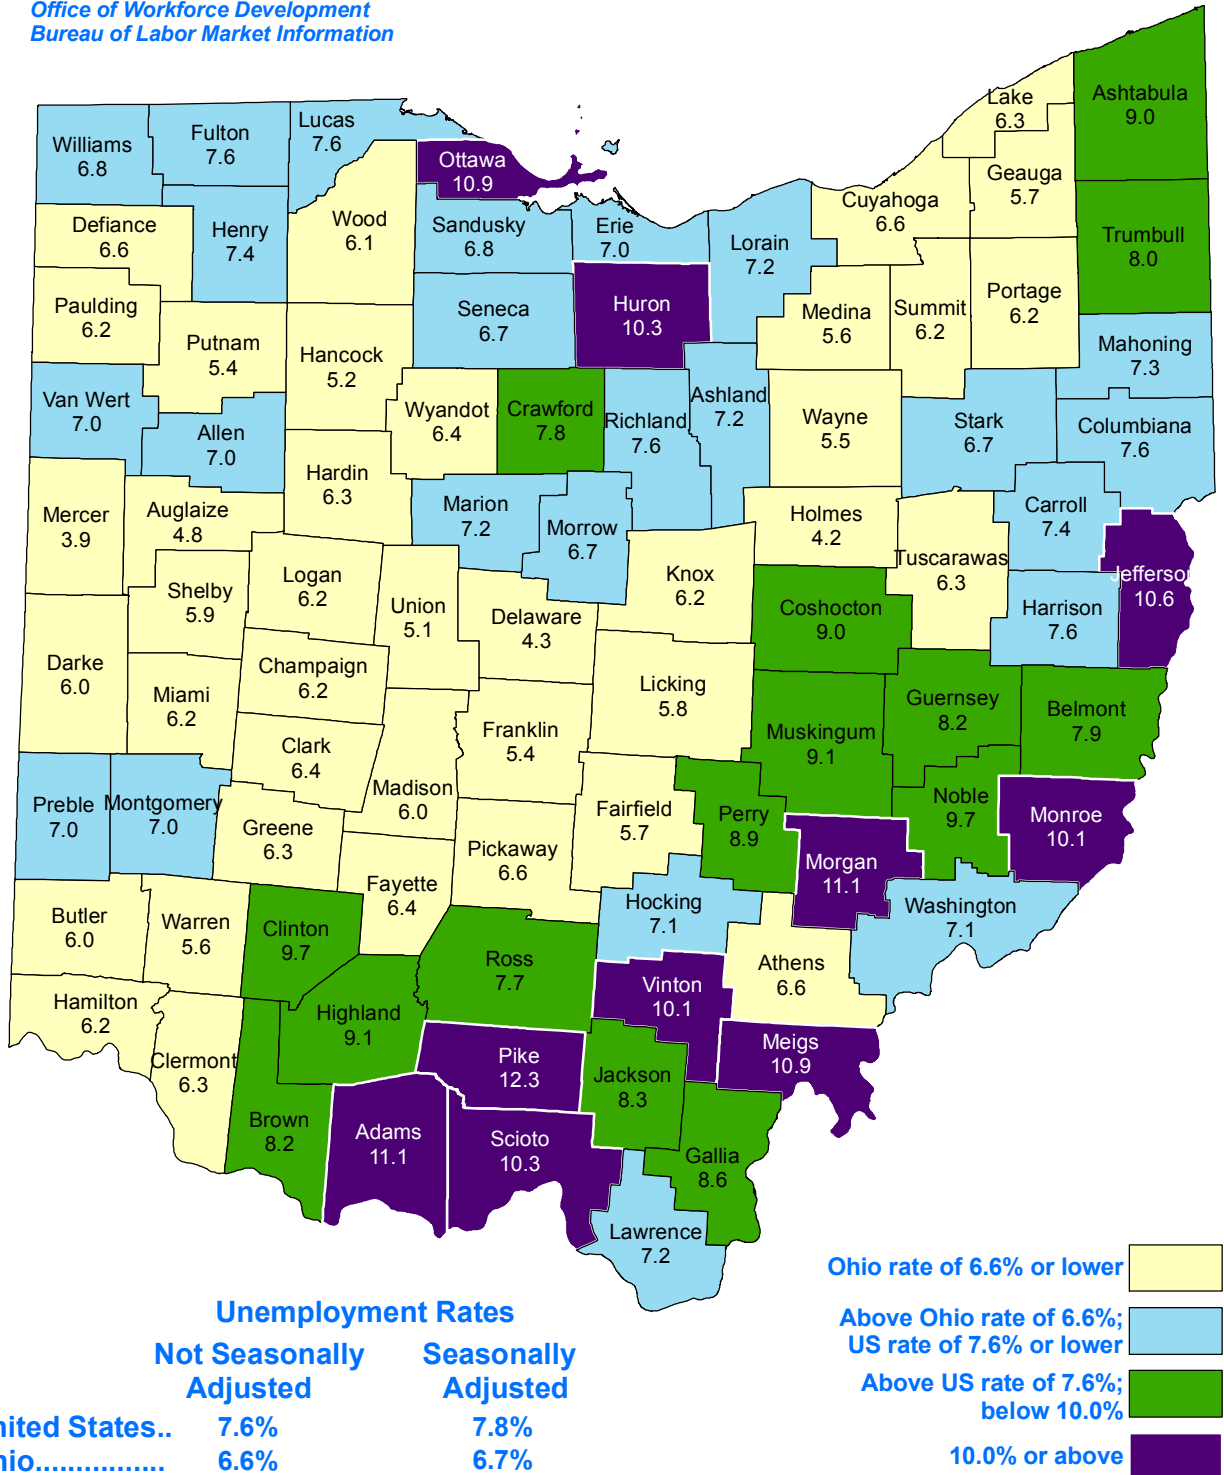

# Ohio Not Seasonally Adjusted Unemployment Rates December 2012

Office of Workforce Development  
Bureau of Labor Market Information

Ohio Department of Job and Family Services

John R. Kasich, **Governor**