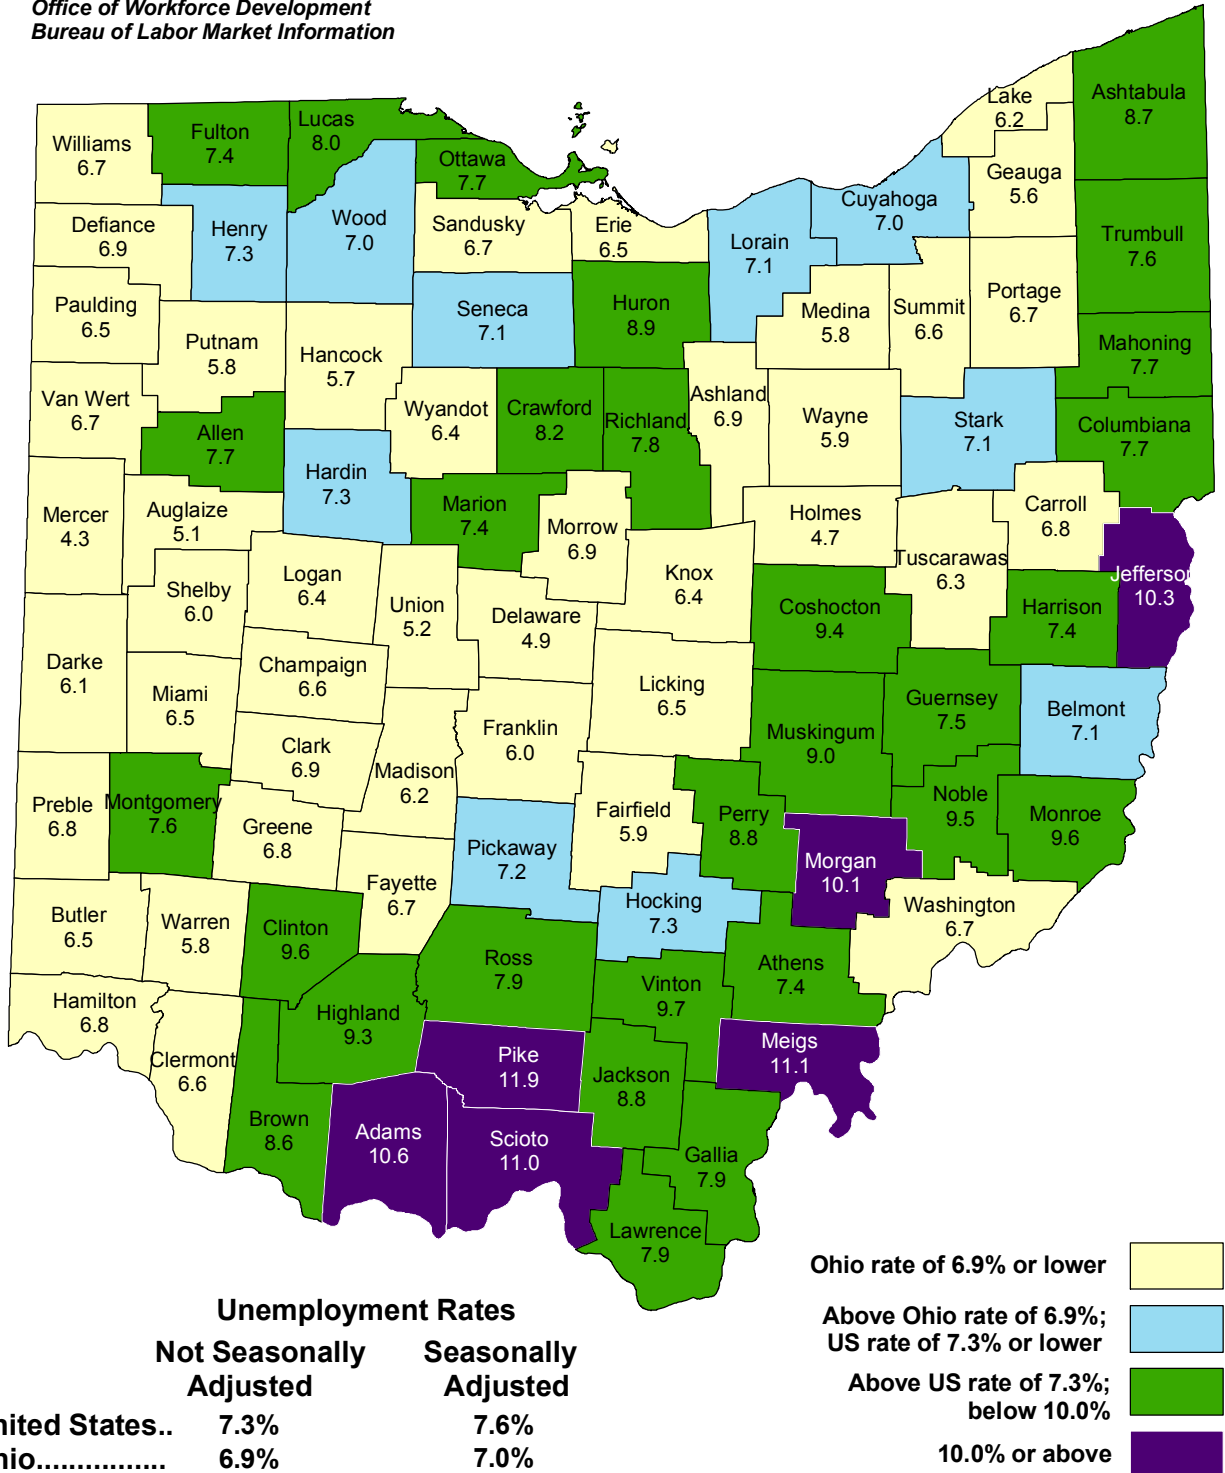

Ohio Not Seasonally Adjusted Unemployment Rates May 2013

Office of Workforce Development
Bureau of Labor Market Information

	Not Seasonally Adjusted	Seasonally Adjusted
United States..	7.3%	7.6%
Ohio.....	6.9%	7.0%

Ohio Department of Job and Family Services

John R. Kasich, **Governor**

Michael B. Colbert, **Director**