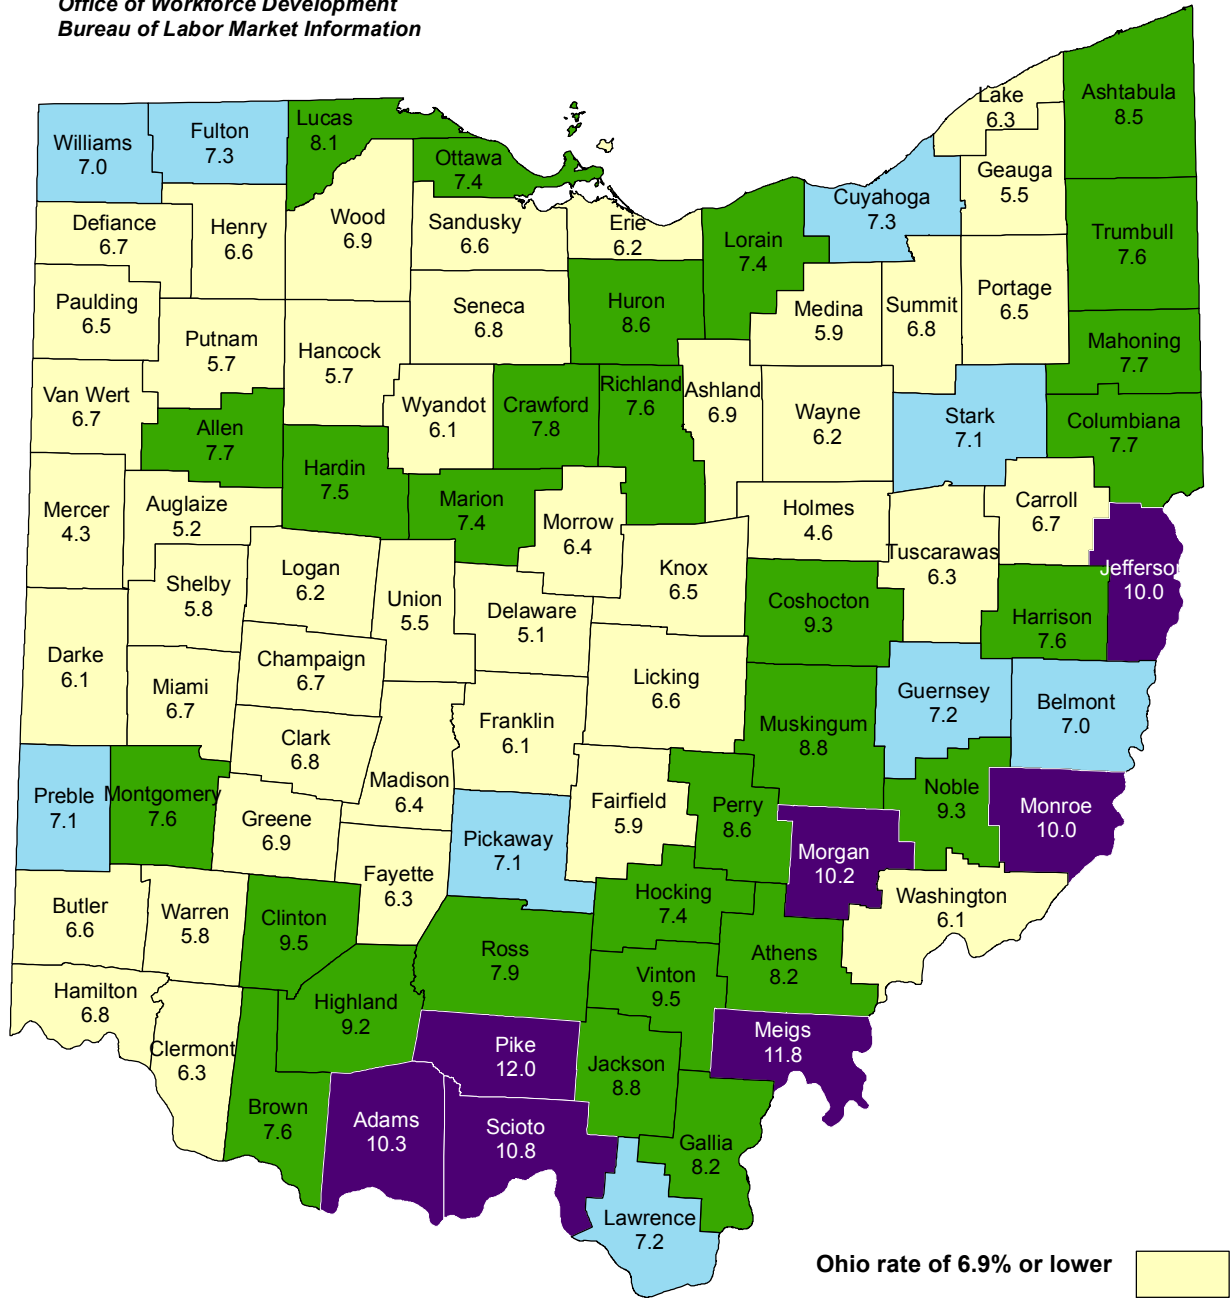

# Ohio Not Seasonally Adjusted Unemployment Rates August 2013

Office of Workforce Development  
Bureau of Labor Market Information

	Not Seasonally Adjusted	Seasonally Adjusted
United States..	7.3%	7.3%
Ohio.....	6.9%	7.3%

Ohio Department of Job and Family Services

John R. Kasich, Governor

Cynthia C. Dungey, Director