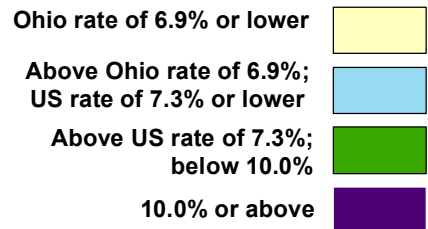

# Ohio Not Seasonally Adjusted Unemployment Rates August 2013

Office of Workforce Development  
Bureau of Labor Market Information

	Not Seasonally Adjusted	Seasonally Adjusted
United States..	7.3%	7.3%
Ohio.....	6.9%	7.3%