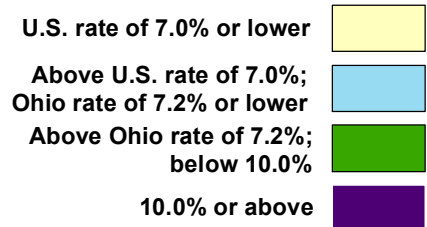

# Ohio Not Seasonally Adjusted Unemployment Rates September 2013

Office of Workforce Development  
Bureau of Labor Market Information

**Unemployment Rates**

	Not Seasonally Adjusted	Seasonally Adjusted
United States..	7.0%	7.2%
Ohio.....	7.2%	7.4%