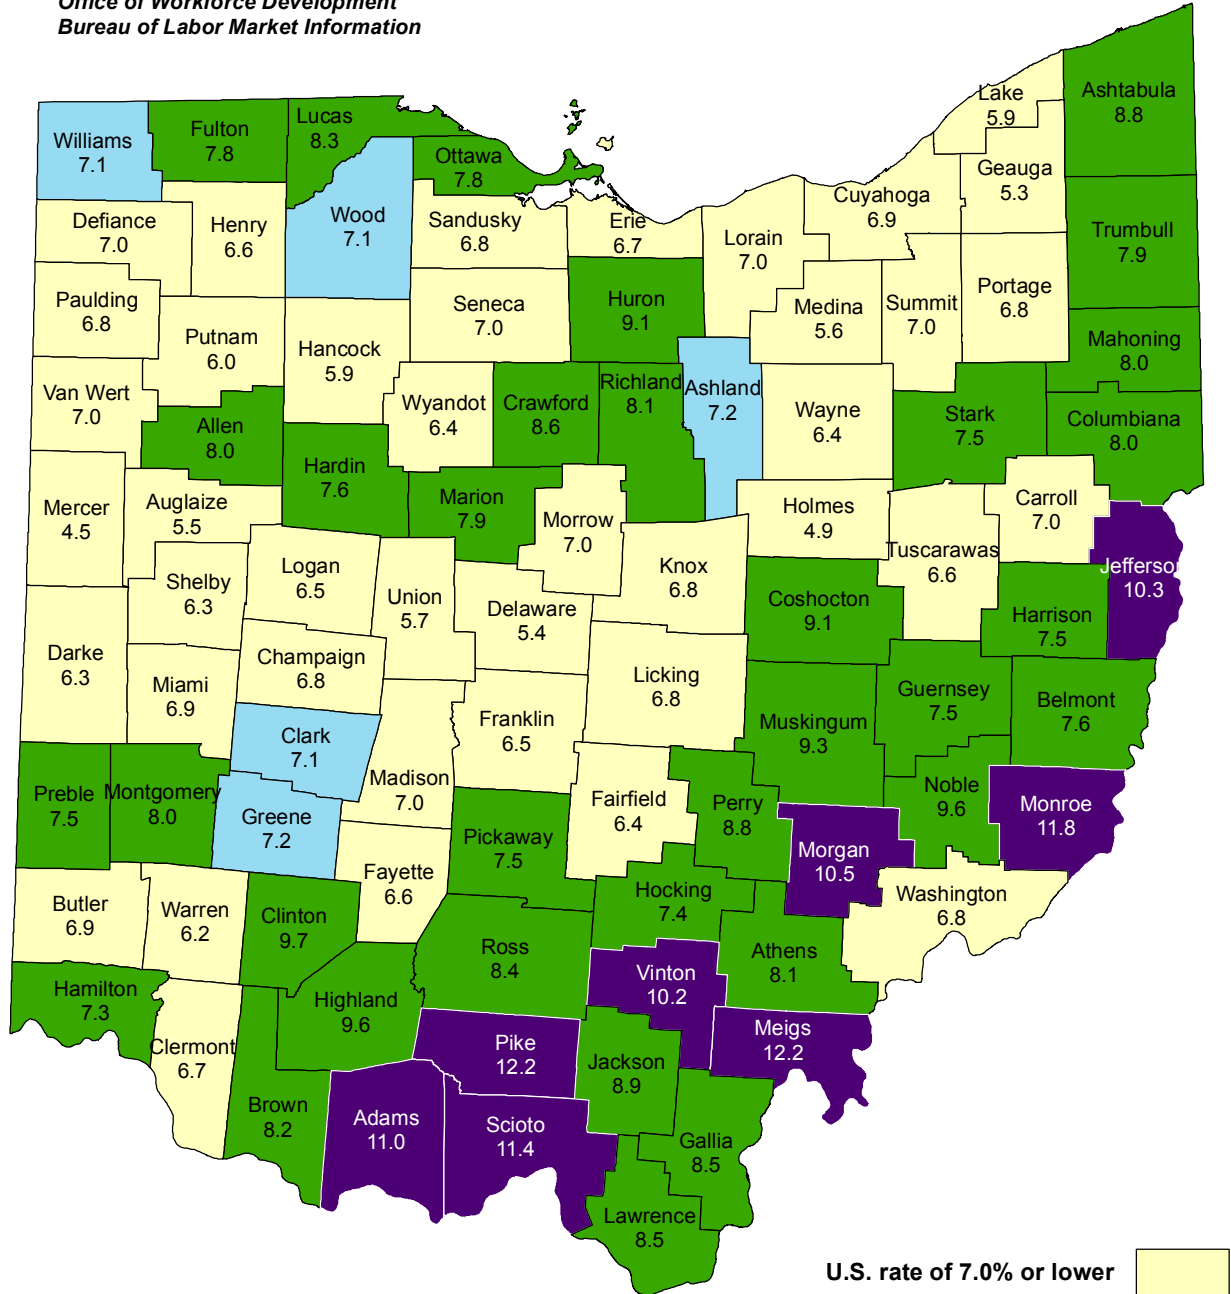

# Ohio Not Seasonally Adjusted Unemployment Rates September 2013

Office of Workforce Development  
Bureau of Labor Market Information

**Unemployment Rates**

	Not Seasonally Adjusted	Seasonally Adjusted
United States..	7.0%	7.2%
Ohio.....	7.2%	7.4%

**Ohio Department of Job and Family Services**

John R. Kasich, Governor

Cynthia C. Dungey, Director