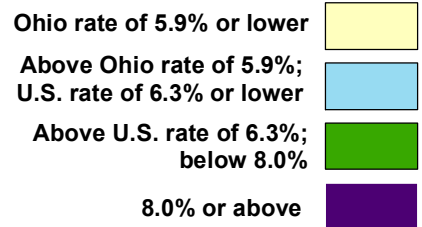

Ohio Not Seasonally Adjusted Unemployment Rates June 2014

Office of Workforce Development
Bureau of Labor Market Information

	Not Seasonally Adjusted	Seasonally Adjusted
United States..	6.3%	6.1%
Ohio.....	5.9%	5.5%