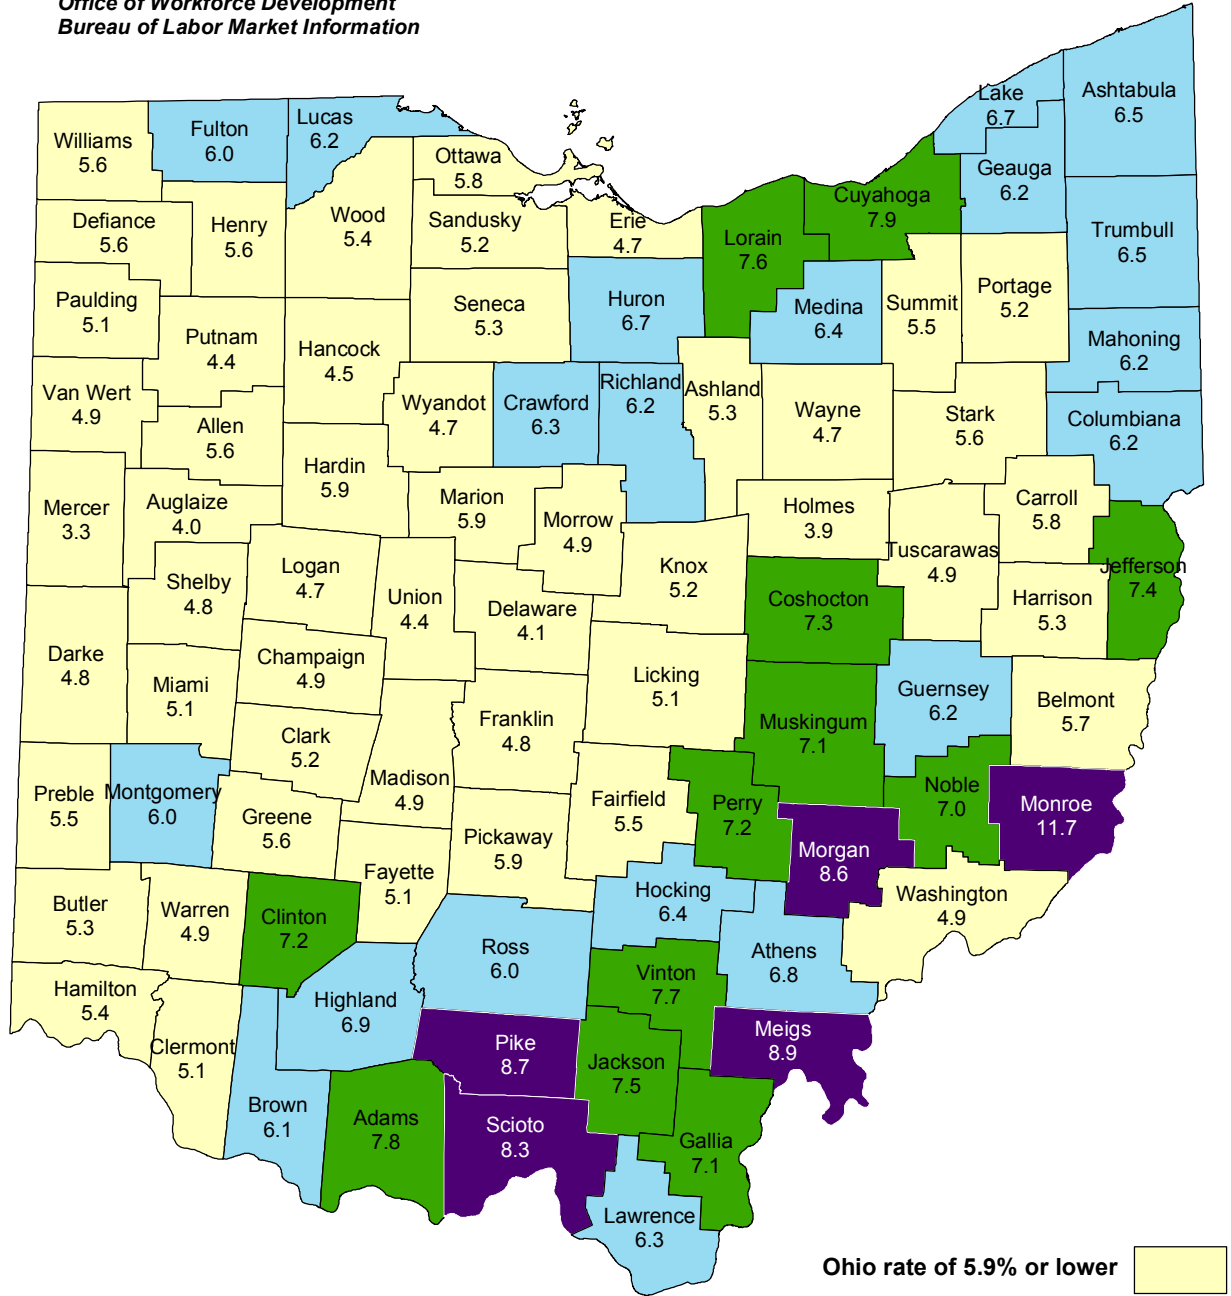

Ohio Not Seasonally Adjusted Unemployment Rates June 2014

Office of Workforce Development
Bureau of Labor Market Information

	Not Seasonally Adjusted	Seasonally Adjusted
United States..	6.3%	6.1%
Ohio.....	5.9%	5.5%

Ohio Department of Job and Family Services

John R. Kasich, Governor

Cynthia C. Dungey, Director