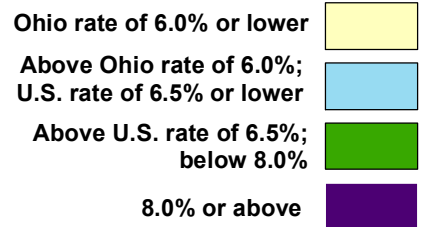

Ohio Not Seasonally Adjusted Unemployment Rates July 2014

Office of Workforce Development
Bureau of Labor Market Information

	Not Seasonally Adjusted	Seasonally Adjusted
United States..	6.5%	6.2%
Ohio.....	6.0%	5.7%