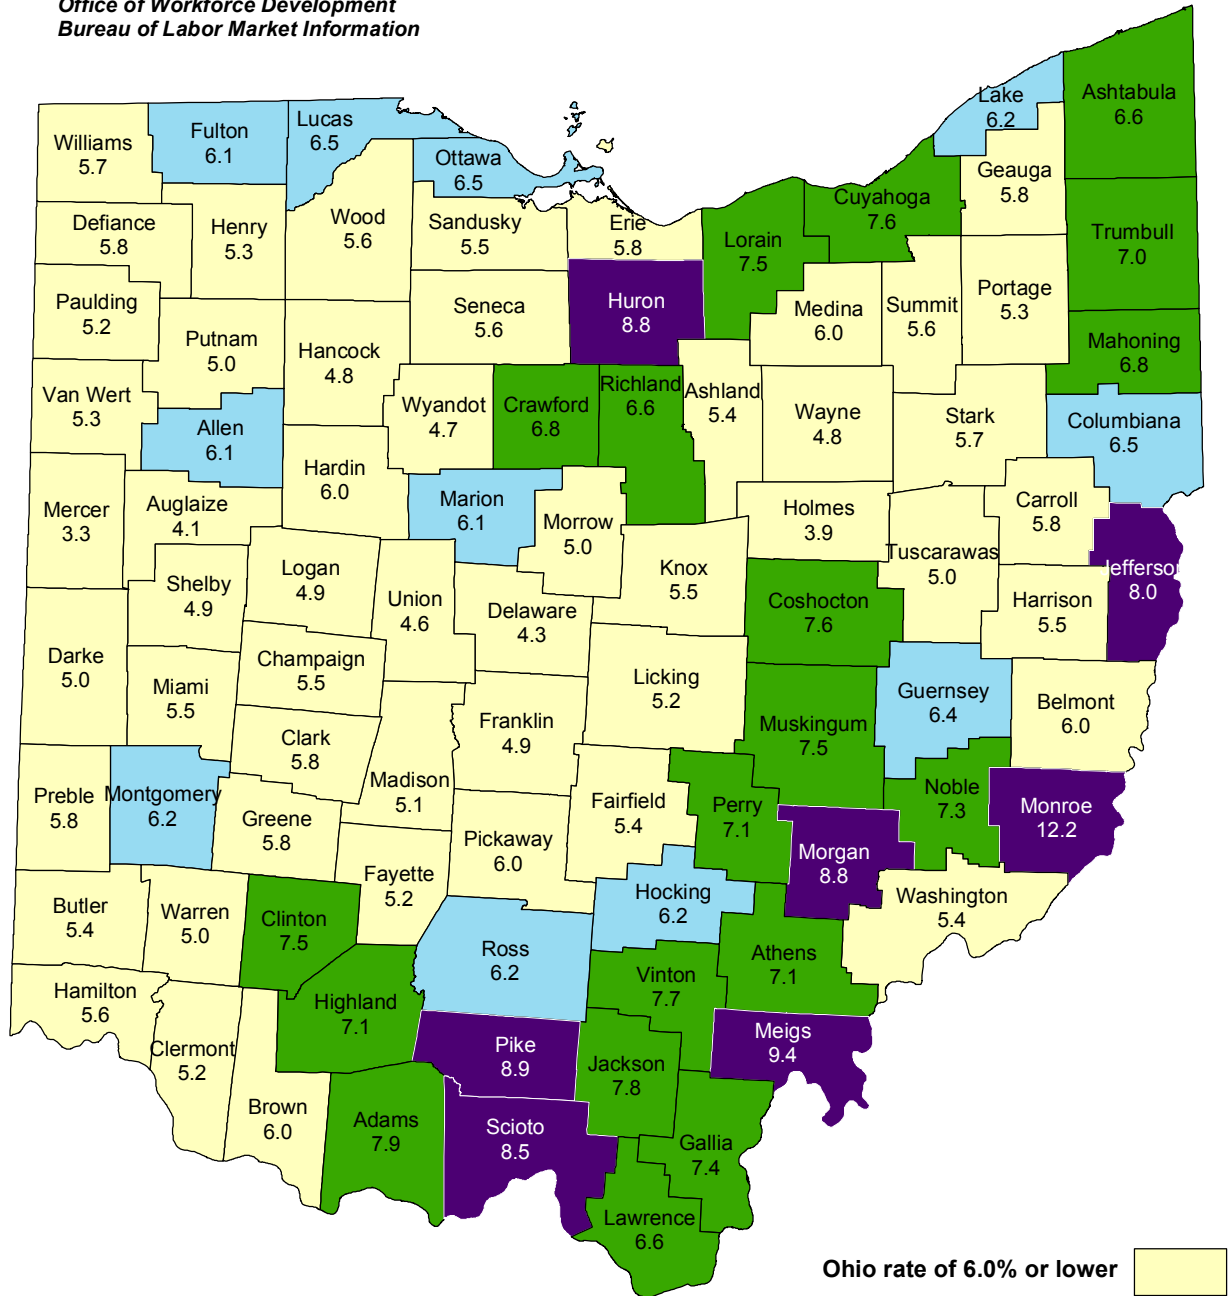

Ohio Not Seasonally Adjusted Unemployment Rates July 2014

Office of Workforce Development
Bureau of Labor Market Information

	Not Seasonally Adjusted	Seasonally Adjusted
United States..	6.5%	6.2%
Ohio.....	6.0%	5.7%

Ohio Department of Job and Family Services

John R. Kasich, Governor

Cynthia C. Dungey, Director