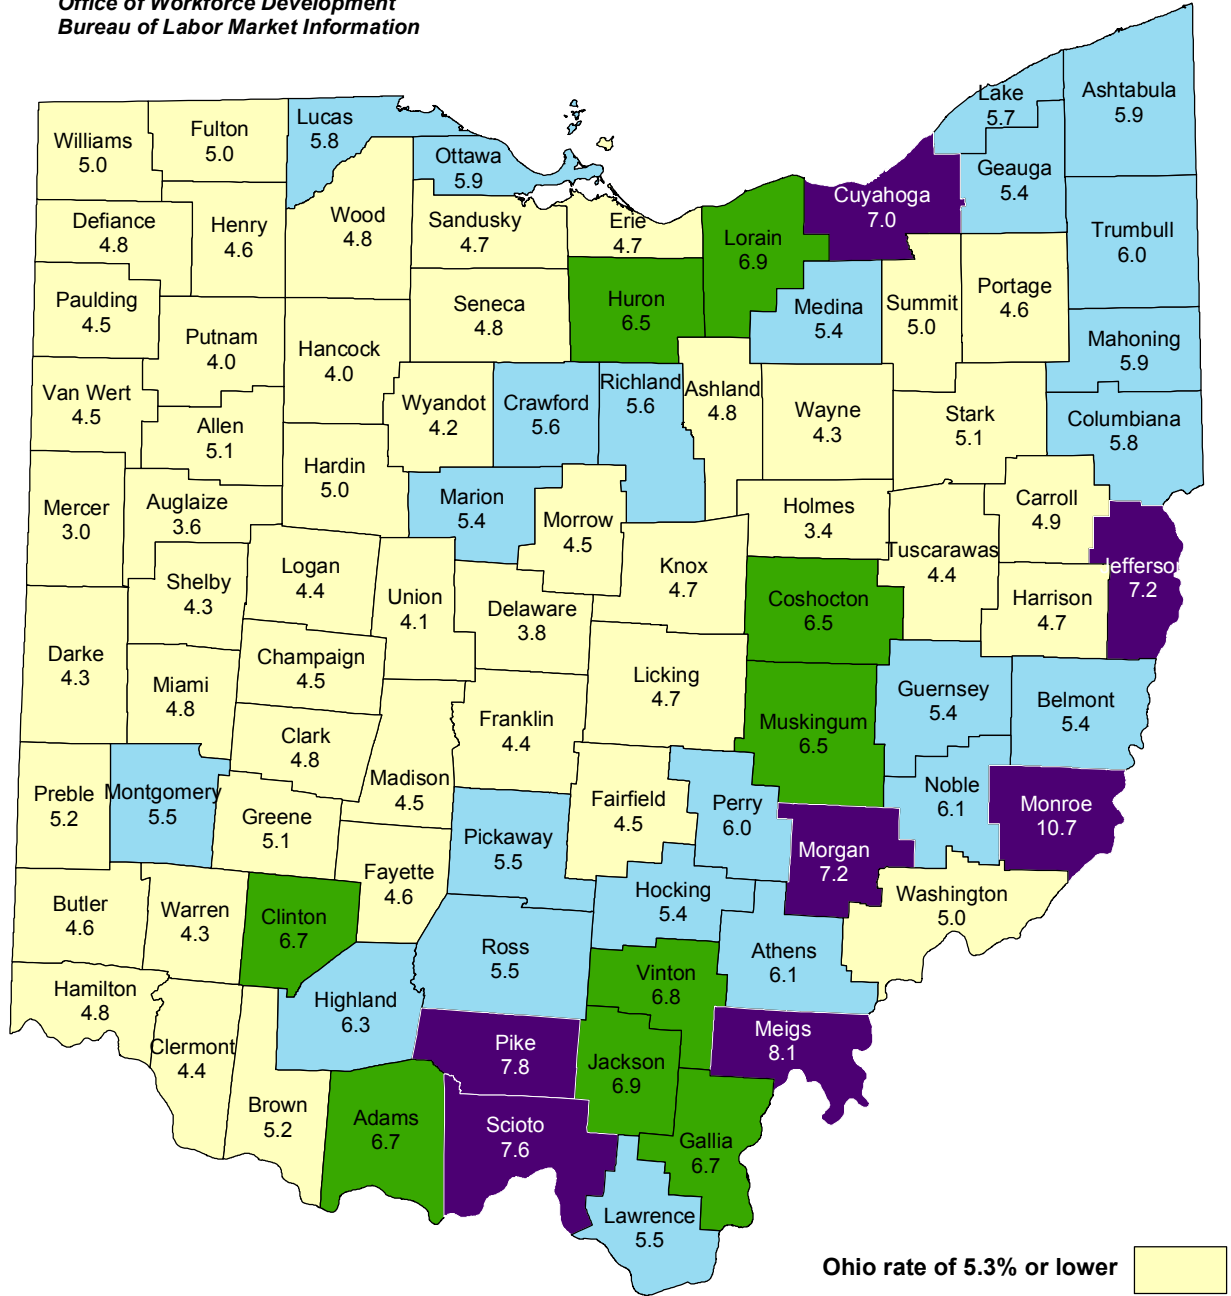

# Ohio Not Seasonally Adjusted Unemployment Rates August 2014

Office of Workforce Development  
Bureau of Labor Market Information

## Unemployment Rates

	Not Seasonally Adjusted	Seasonally Adjusted
United States..	6.3%	6.1%
Ohio.....	5.3%	5.7%

United States..  
Ohio.....

Ohio Department of Job and Family Services

John R. Kasich, Governor