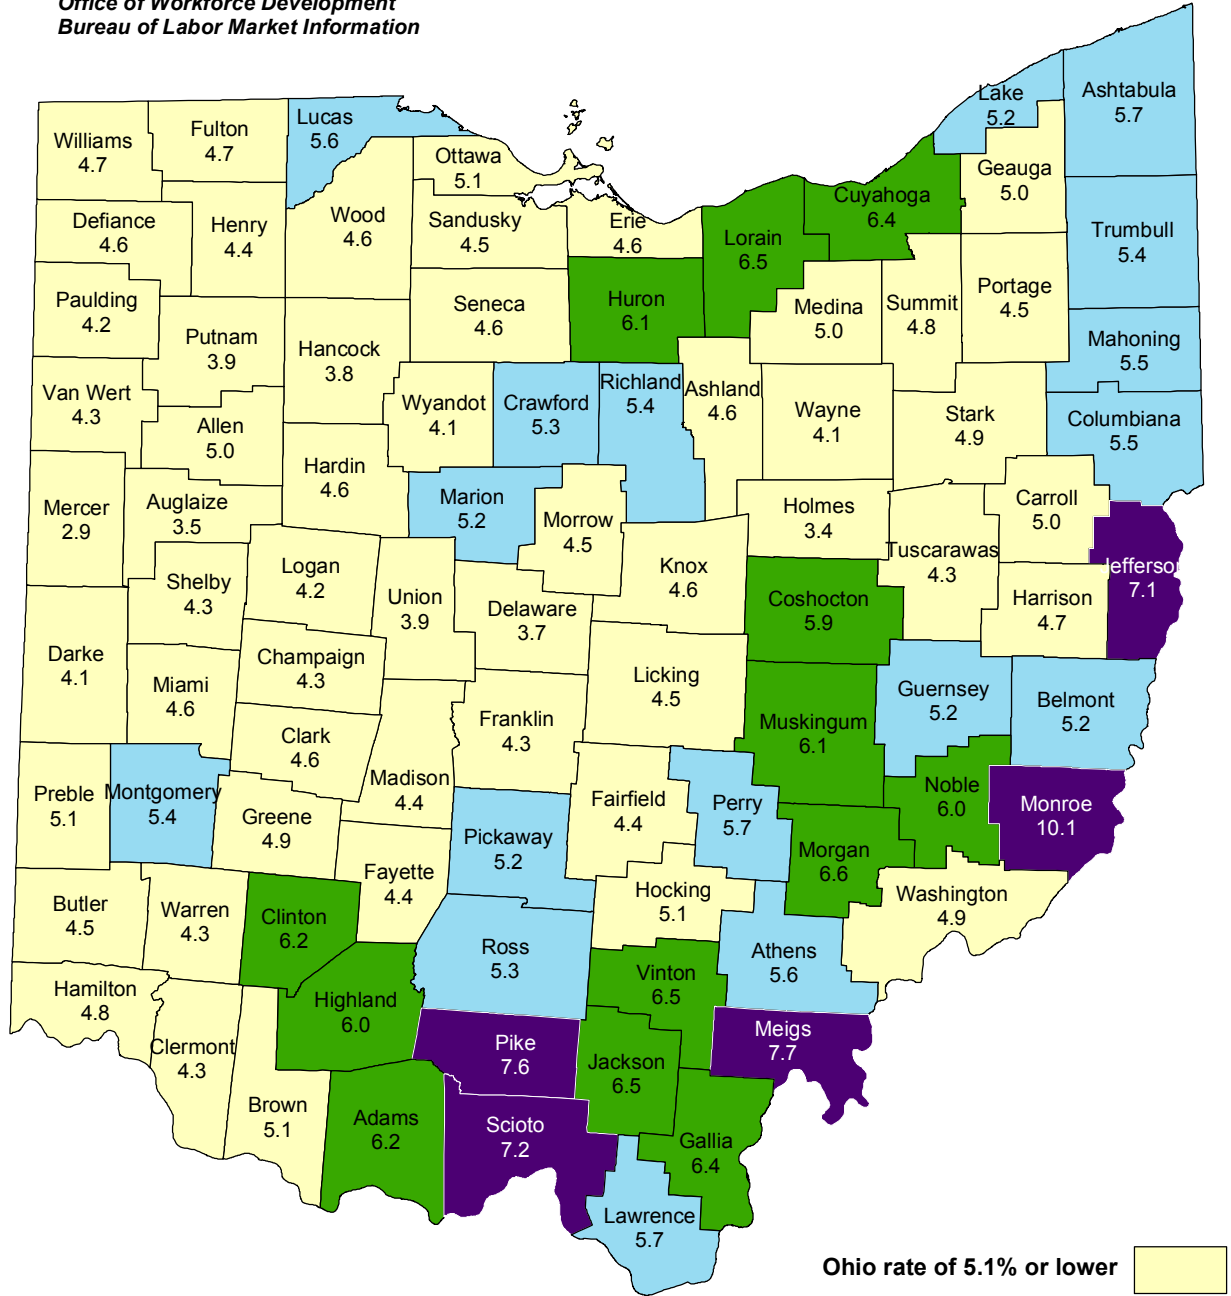

Ohio Not Seasonally Adjusted Unemployment Rates September 2014

Office of Workforce Development
Bureau of Labor Market Information

Unemployment Rates

Not Seasonally Adjusted	Seasonally Adjusted
--------------------------------	----------------------------

United States..	5.7%	5.9%
Ohio.....	5.1%	5.6%

Ohio Department of Job and Family Services

John R. Kasich, Governor

Cynthia C. Dungey, Director