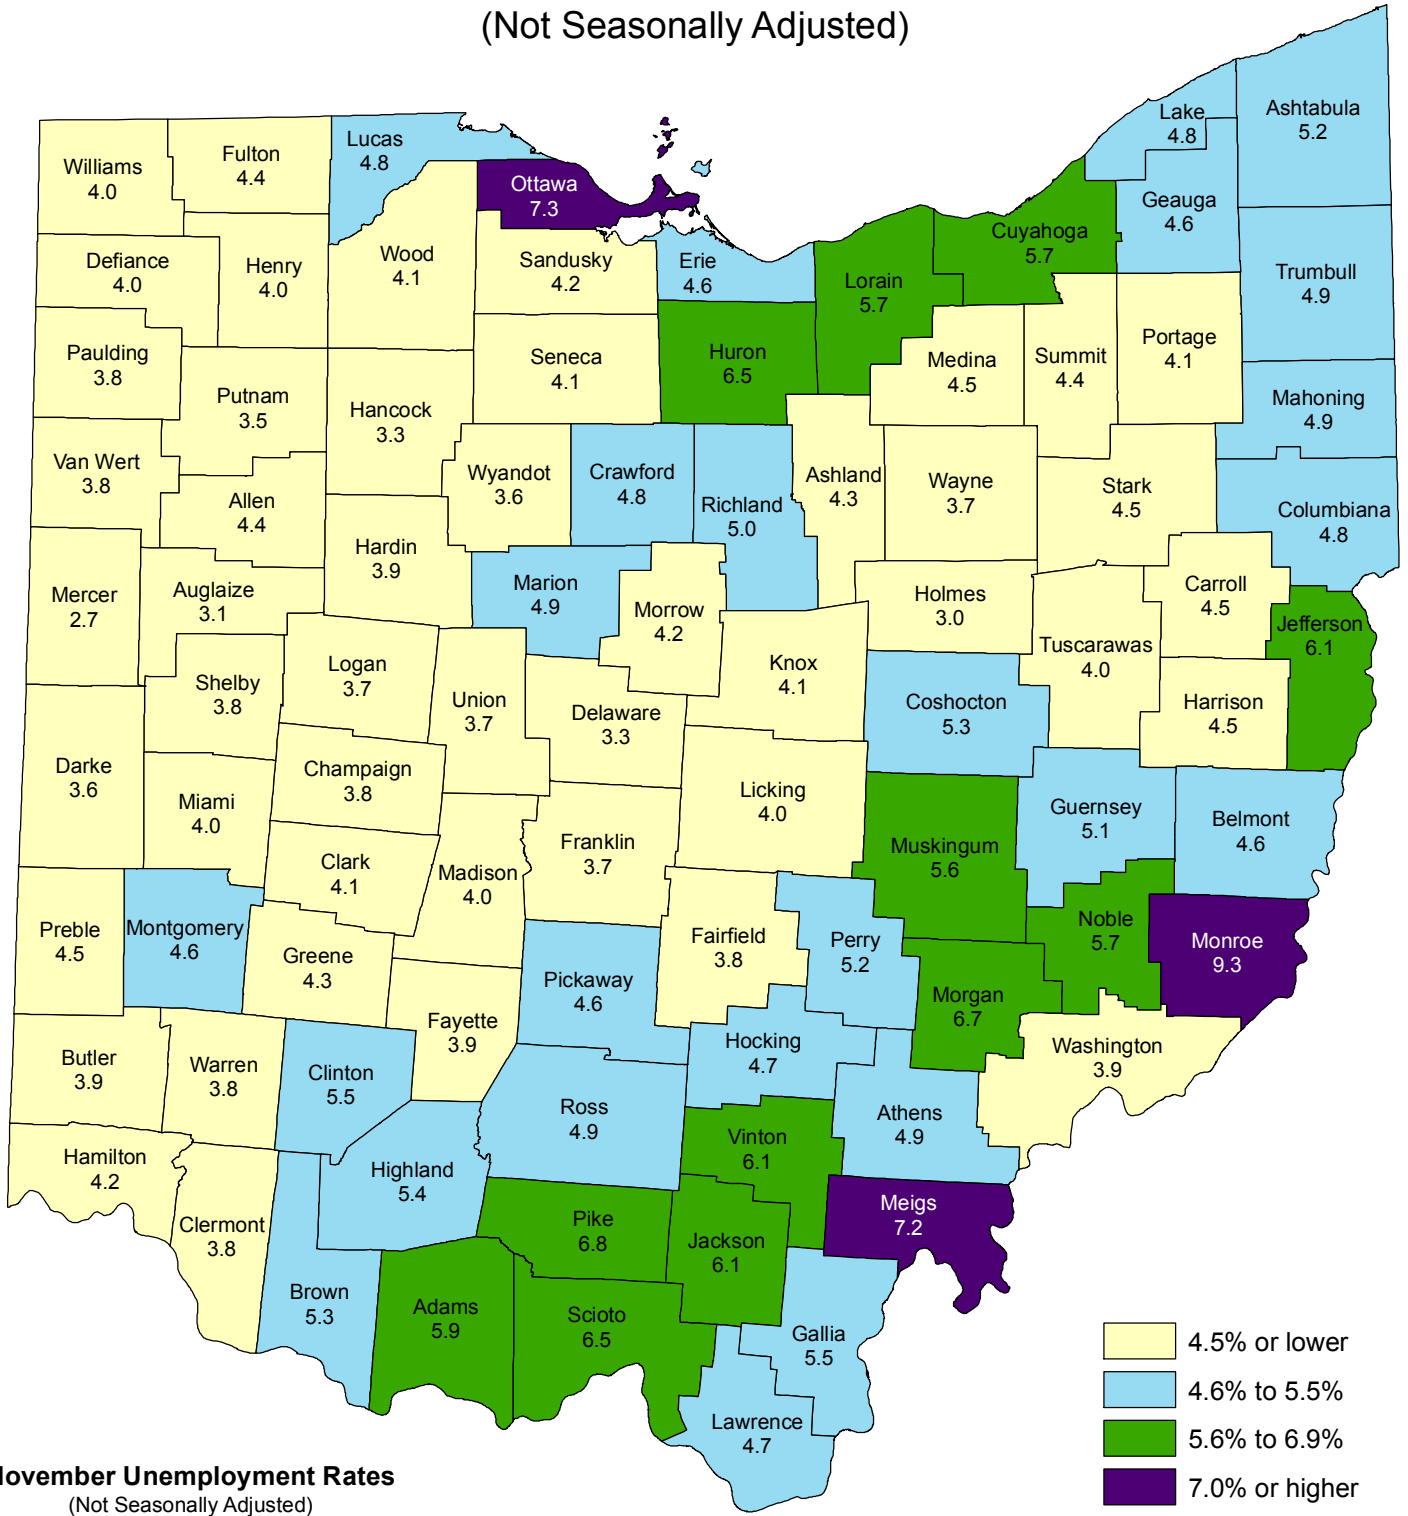

Ohio Unemployment Rates November 2014 (Not Seasonally Adjusted)

November Unemployment Rates
(Not Seasonally Adjusted)
United States 5.5%
Ohio 4.5%

Ohio Department of Job and Family Services
Office of Workforce Development - Bureau of Labor Market Information

John R. Kasich, Governor

Cynthia C. Dungey, Director