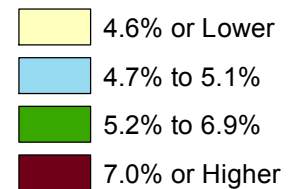

# Ohio Unemployment Rates

## April 2015

(Not Seasonally Adjusted)

**April Unemployment Rates**  
 (Not Seasonally Adjusted)  
 United States 5.1%  
 Ohio 4.6%

**Ohio Department of Job and Family Services**

Office of Workforce Development - Bureau of Labor Market Information