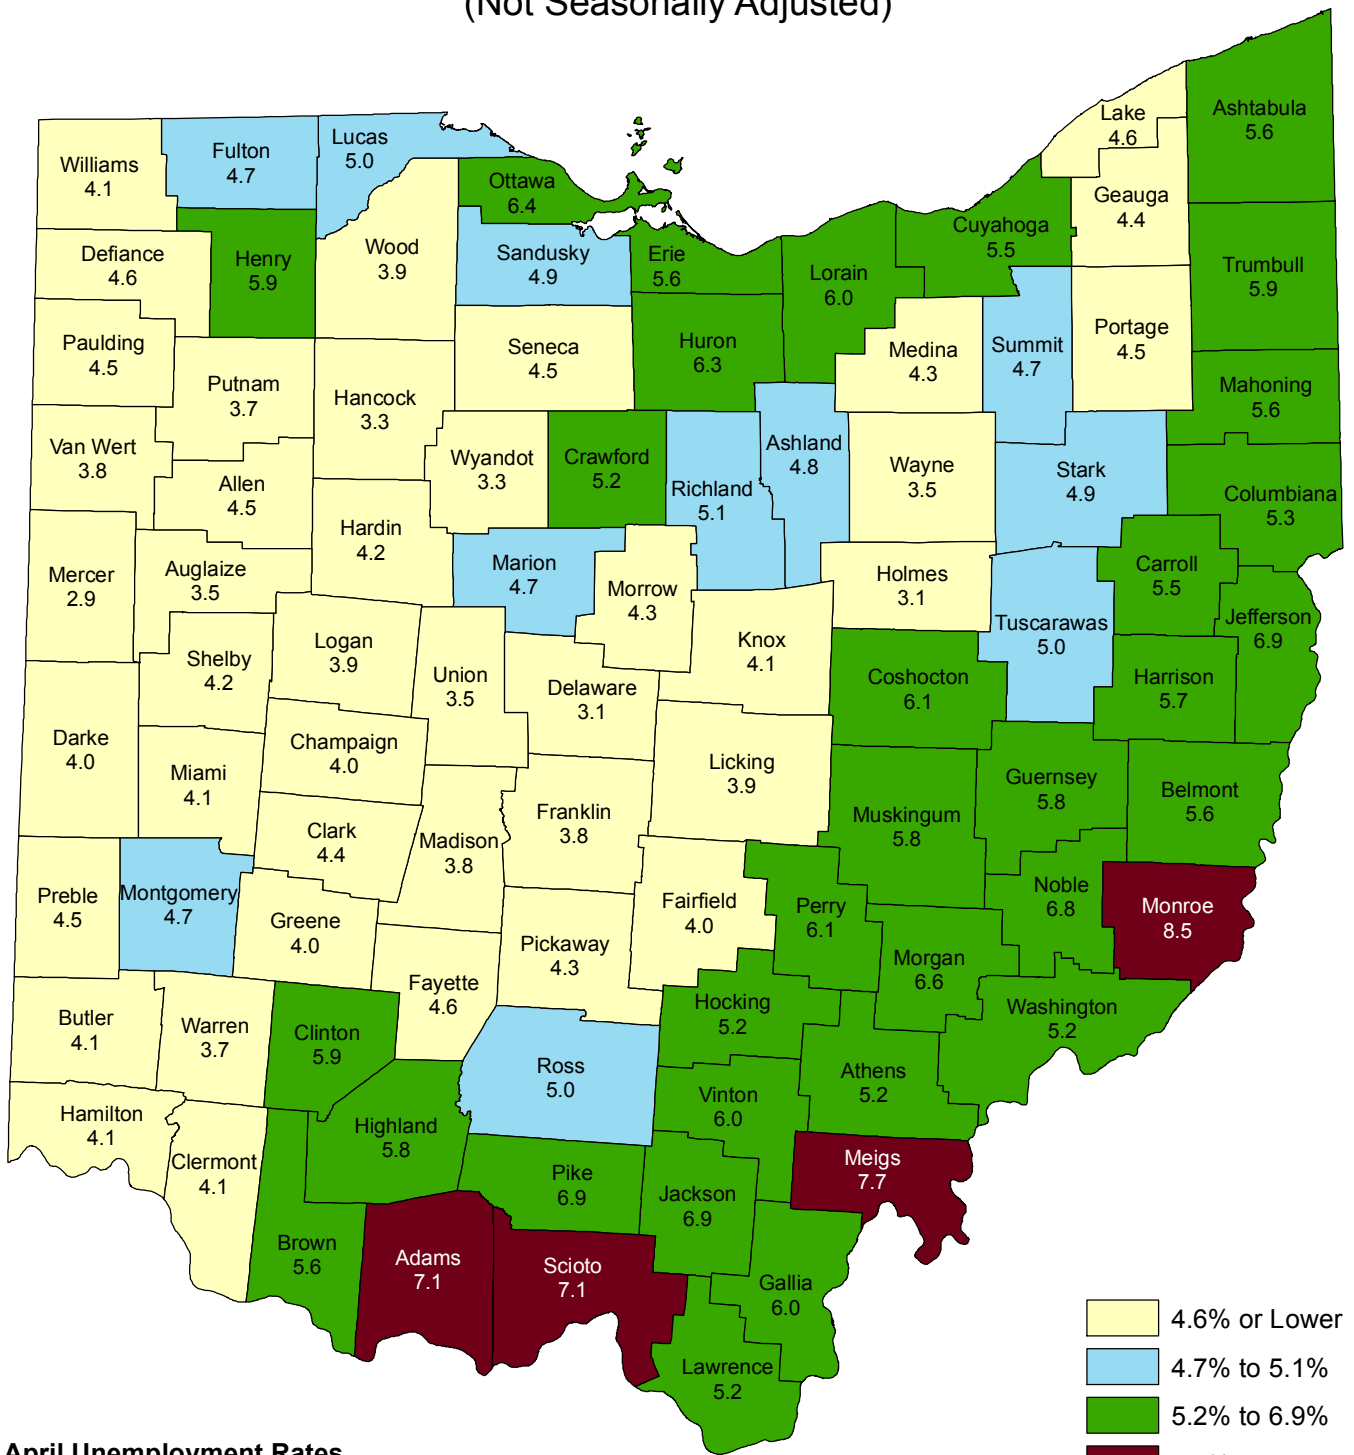

# Ohio Unemployment Rates

## April 2015

(Not Seasonally Adjusted)

**April Unemployment Rates**  
 (Not Seasonally Adjusted)  
 United States 5.1%  
 Ohio 4.6%

**Ohio Department of Job and Family Services**

Office of Workforce Development - Bureau of Labor Market Information