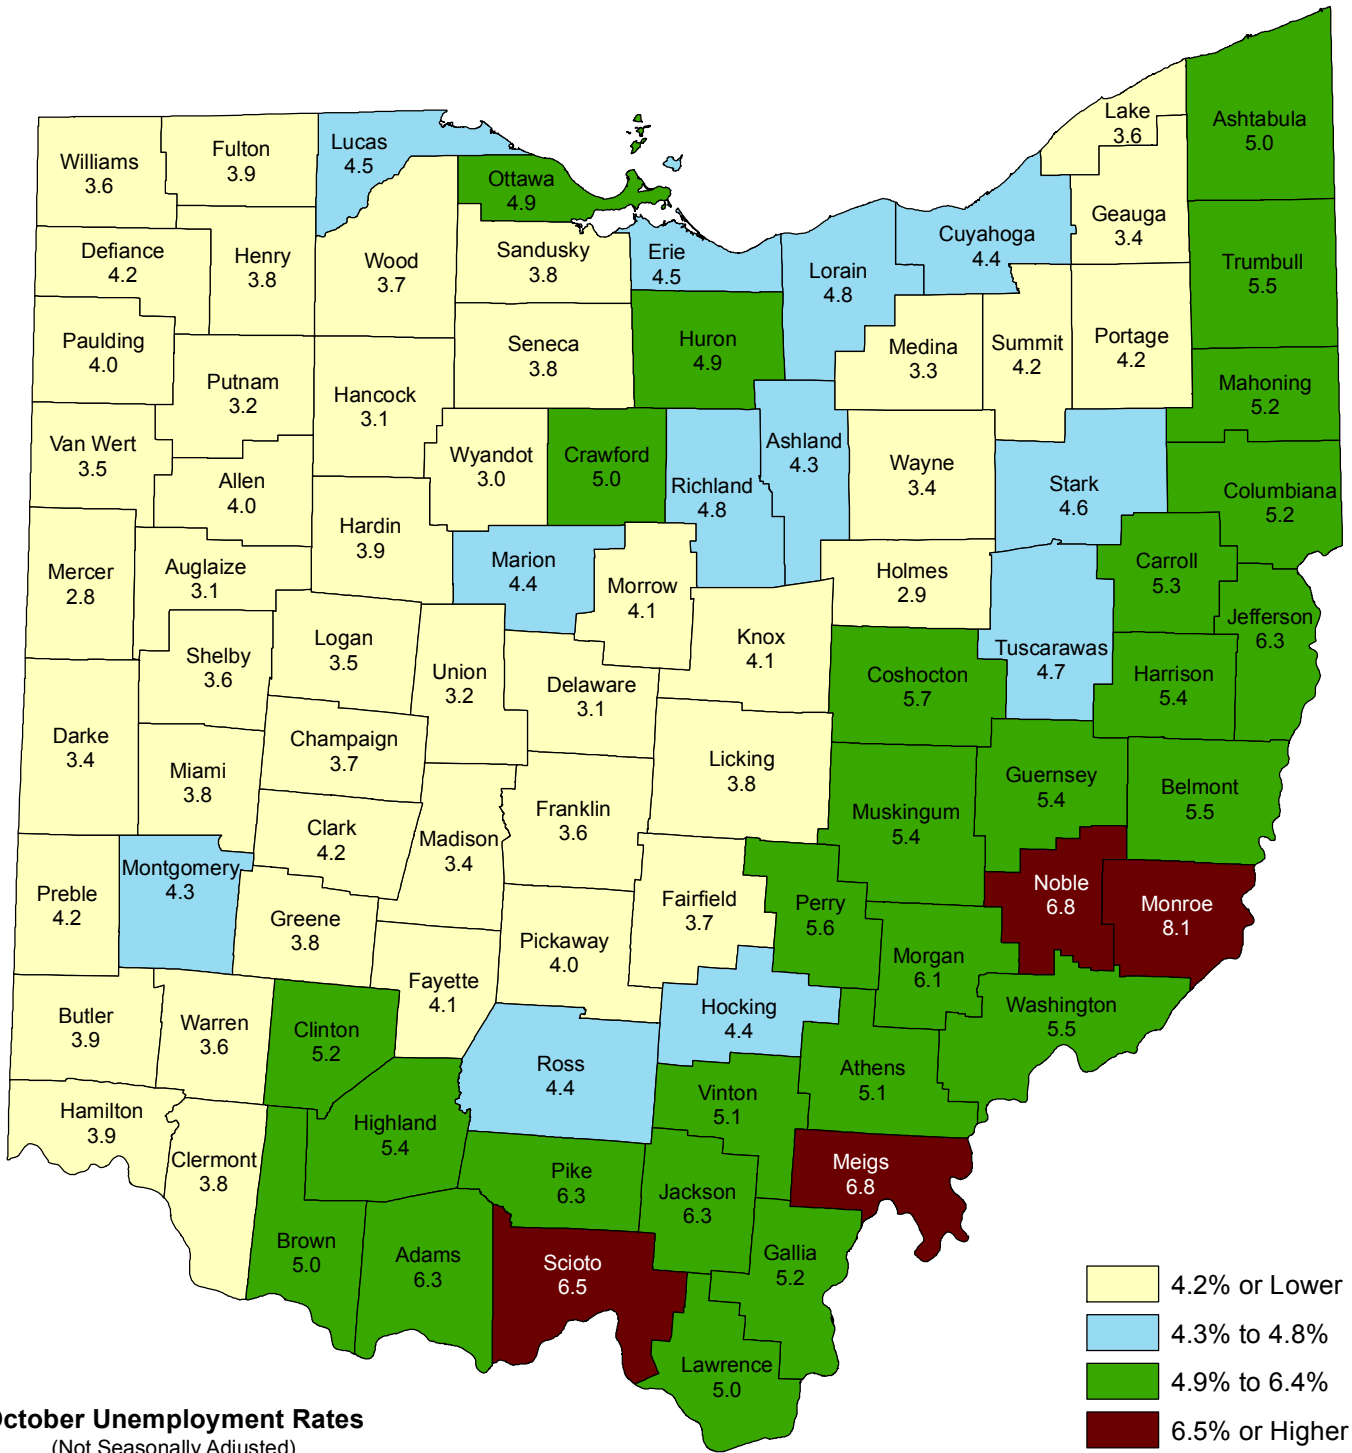

# Ohio Unemployment Rates October 2015

(Not Seasonally Adjusted)

**October Unemployment Rates**  
(Not Seasonally Adjusted)  
United States 4.8%  
Ohio 4.2%

**Ohio Department of Job and Family Services**  
Office of Workforce Development - Bureau of Labor Market Information