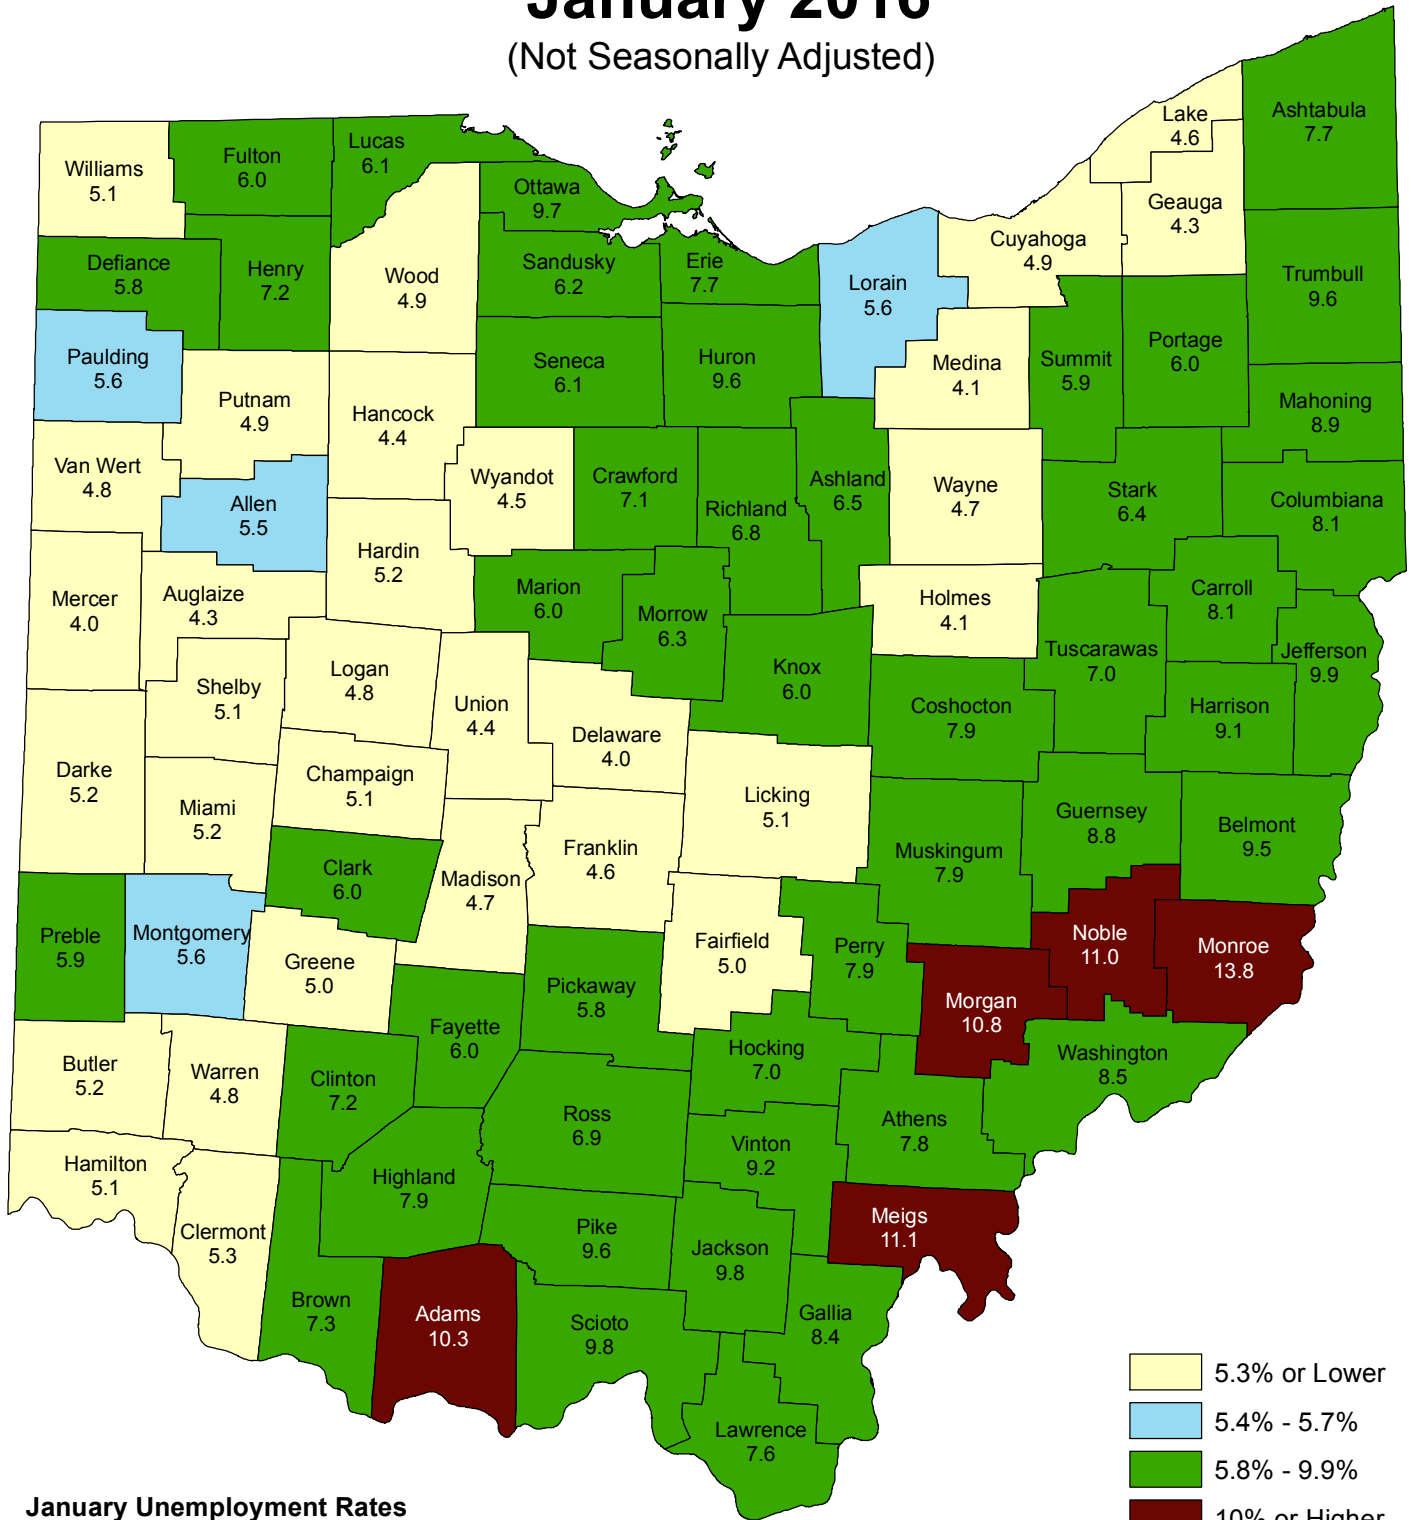

Ohio Unemployment Rates

January 2016

(Not Seasonally Adjusted)

January Unemployment Rates

(Not Seasonally Adjusted)

United States 5.3%
Ohio 5.7%

Ohio Department of Job and Family Services

Office of Workforce Development - Bureau of Labor Market Information

John R. Kasich, Governor

Cynthia C. Dungey, Director