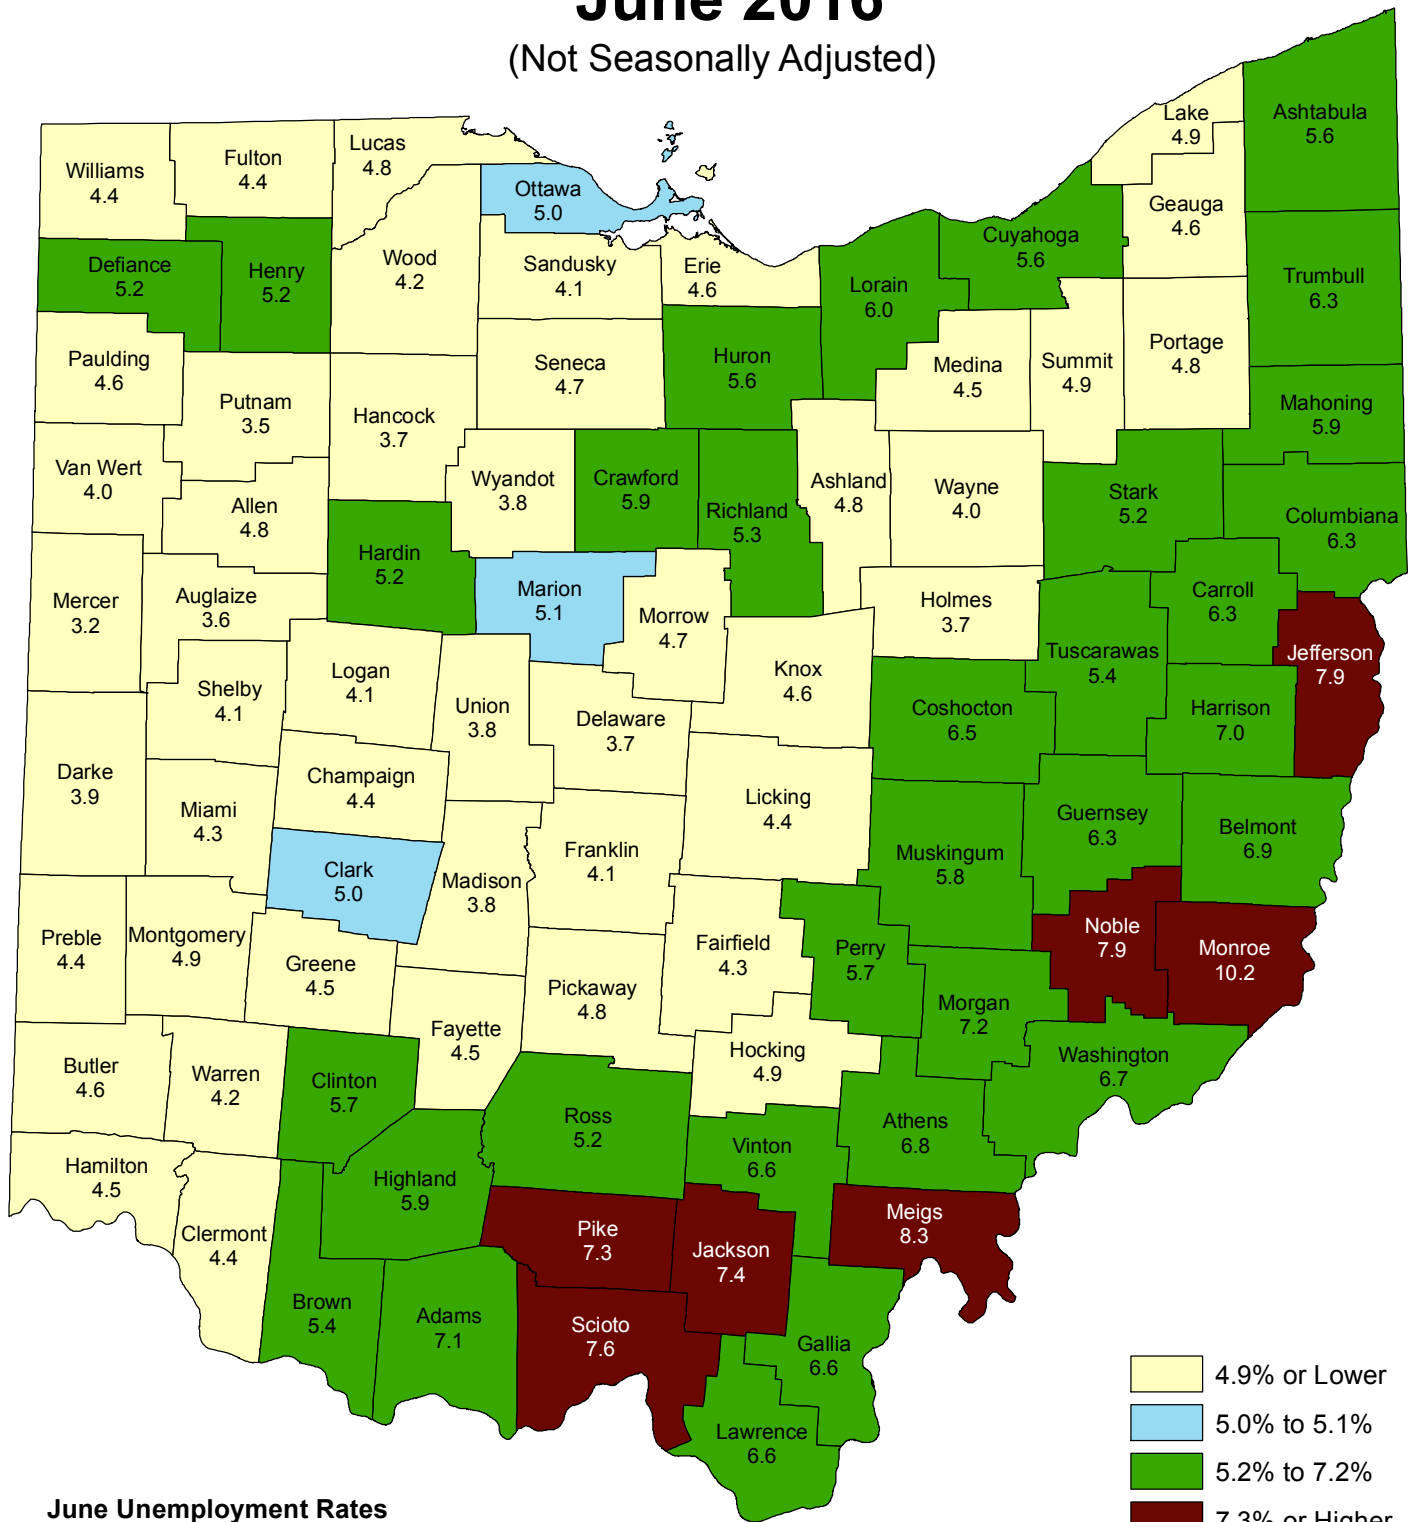

Ohio Unemployment Rates

June 2016

(Not Seasonally Adjusted)

June Unemployment Rates

(Not Seasonally Adjusted)

United States 4.9%
Ohio 5.1%

Ohio Department of Job and Family Services

Office of Workforce Development - Bureau of Labor Market Information

John R. Kasich, Governor

Cynthia C. Dungey, Director