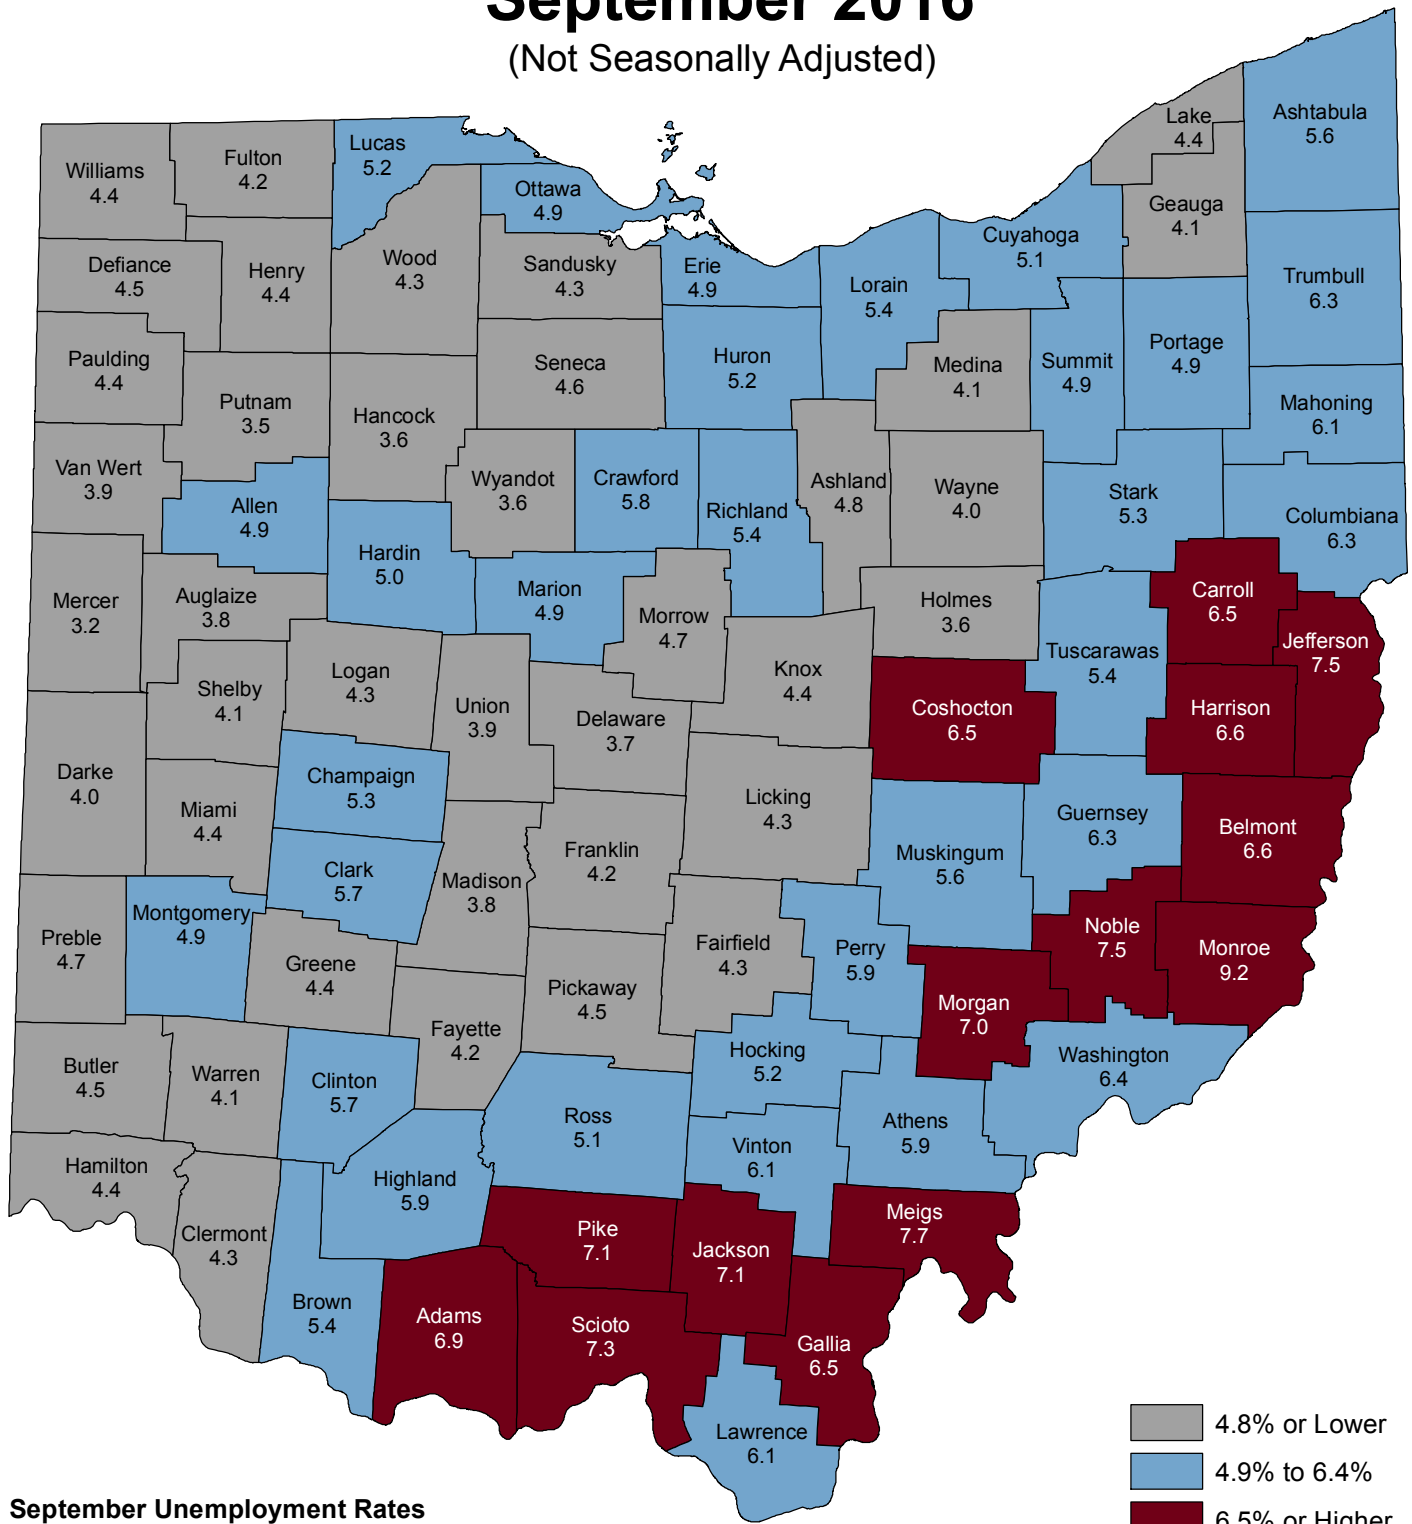

# Ohio Unemployment Rates September 2016

(Not Seasonally Adjusted)

## September Unemployment Rates

(Not Seasonally Adjusted)

United States 4.8%  
Ohio 4.8%

## Ohio Department of Job and Family Services

Office of Workforce Development - Bureau of Labor Market Information

John R. Kasich, Governor

Cynthia C. Dungey, Director