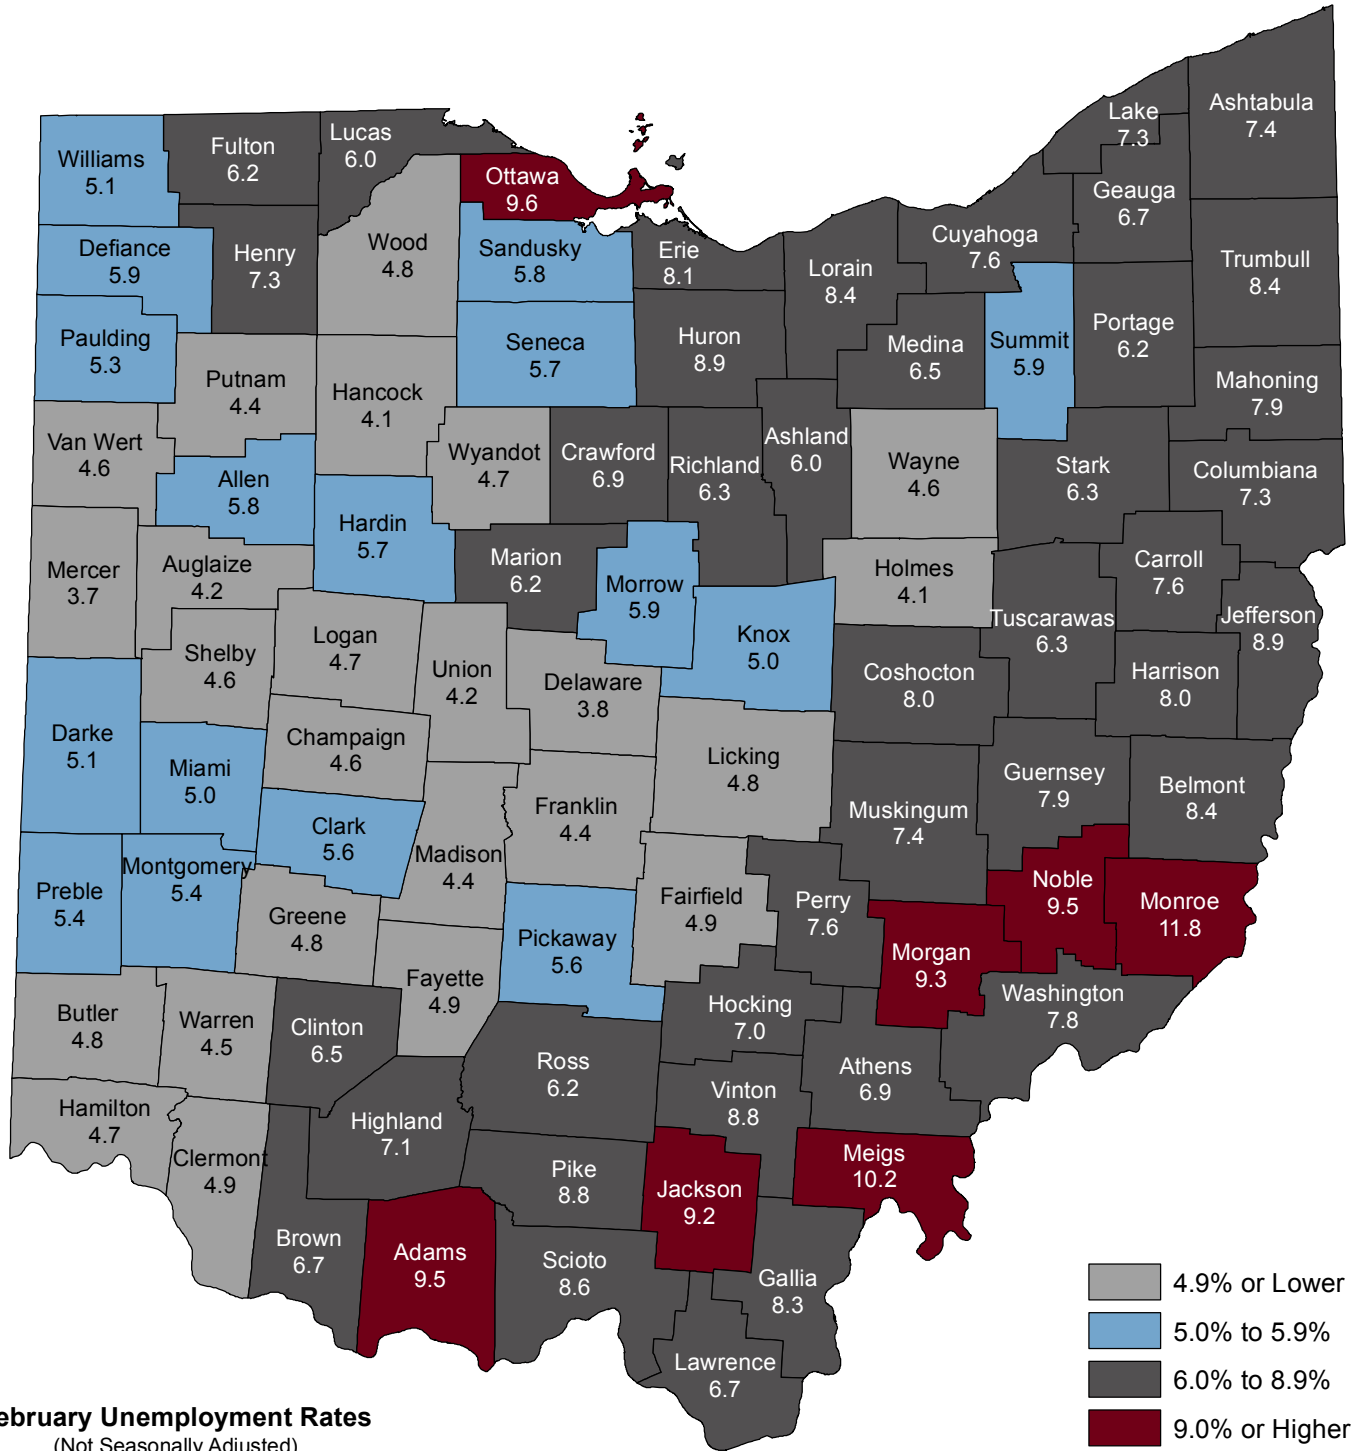

# Ohio Unemployment Rates

## February 2017

(Not Seasonally Adjusted)

### February Unemployment Rates

(Not Seasonally Adjusted)

United States 4.9%  
Ohio 5.9%