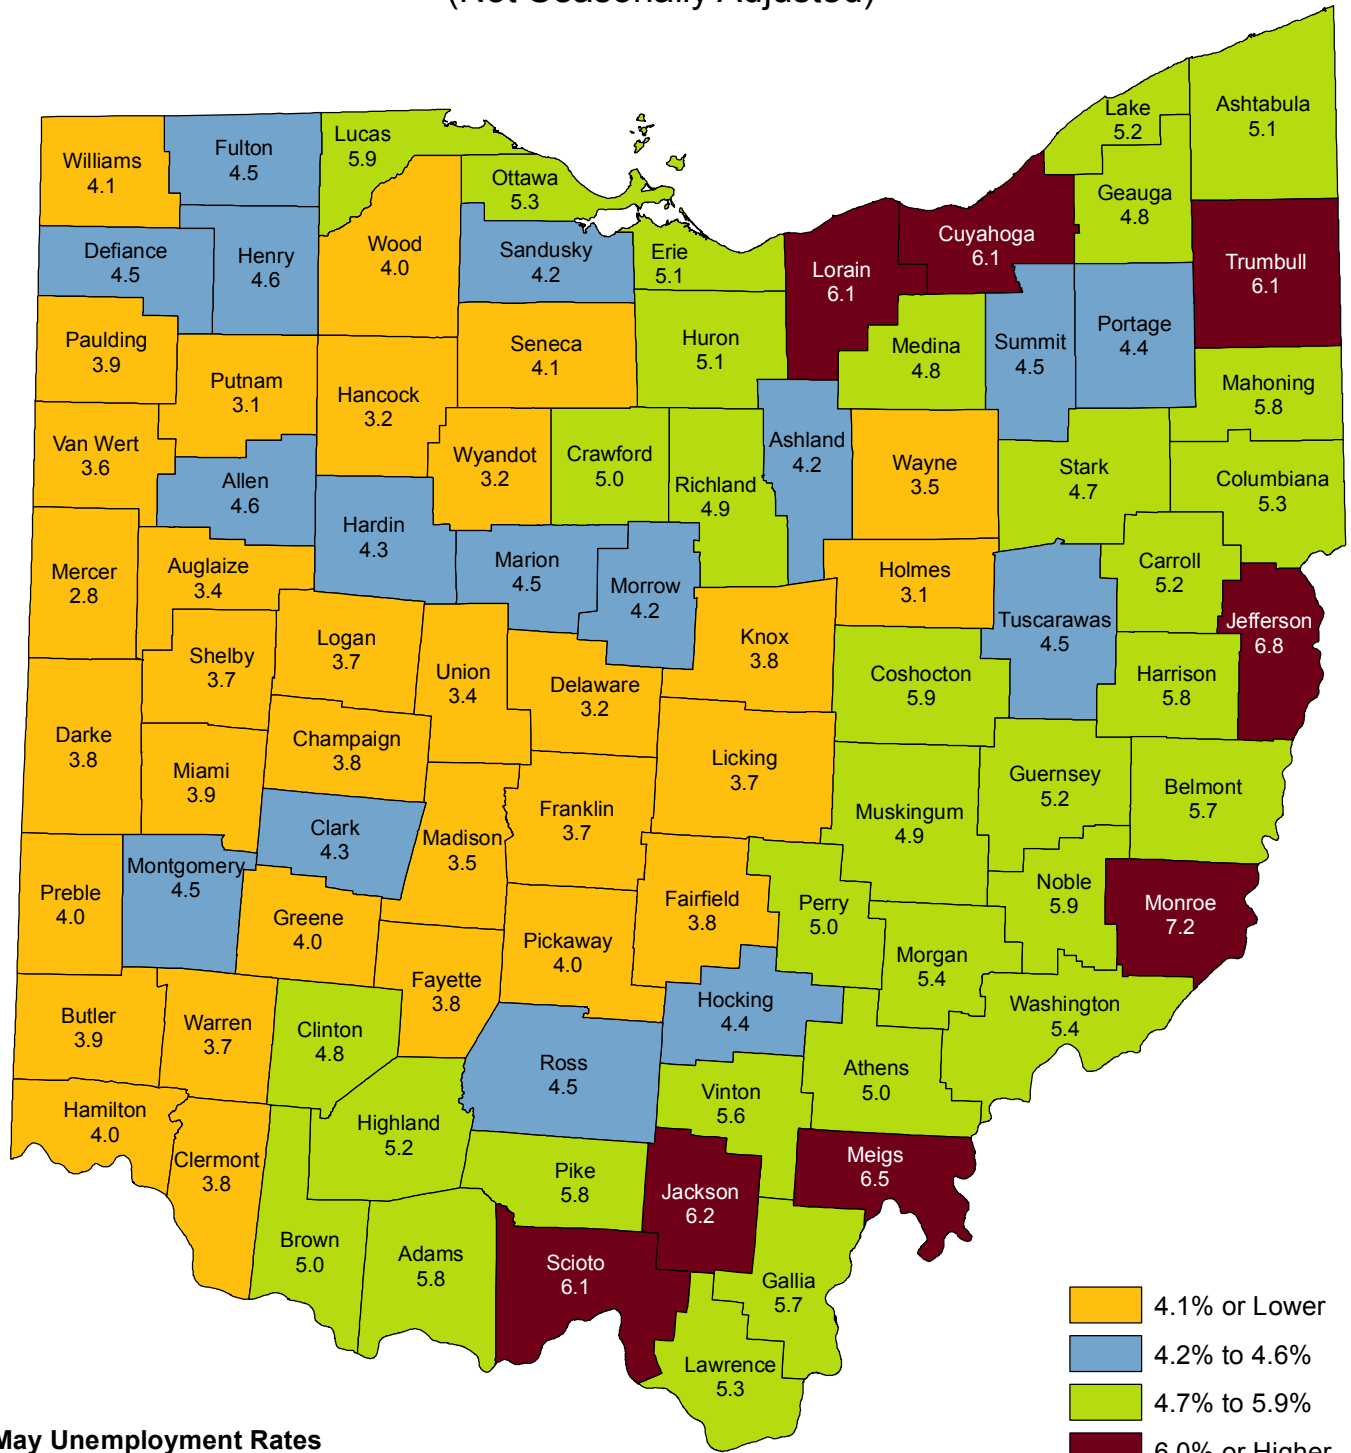

Ohio Unemployment Rates May 2017

(Not Seasonally Adjusted)

May Unemployment Rates

(Not Seasonally Adjusted)

United States 4.1%
Ohio 4.6%

Ohio Department of Job and Family Services

Office of Workforce Development - Bureau of Labor Market Information