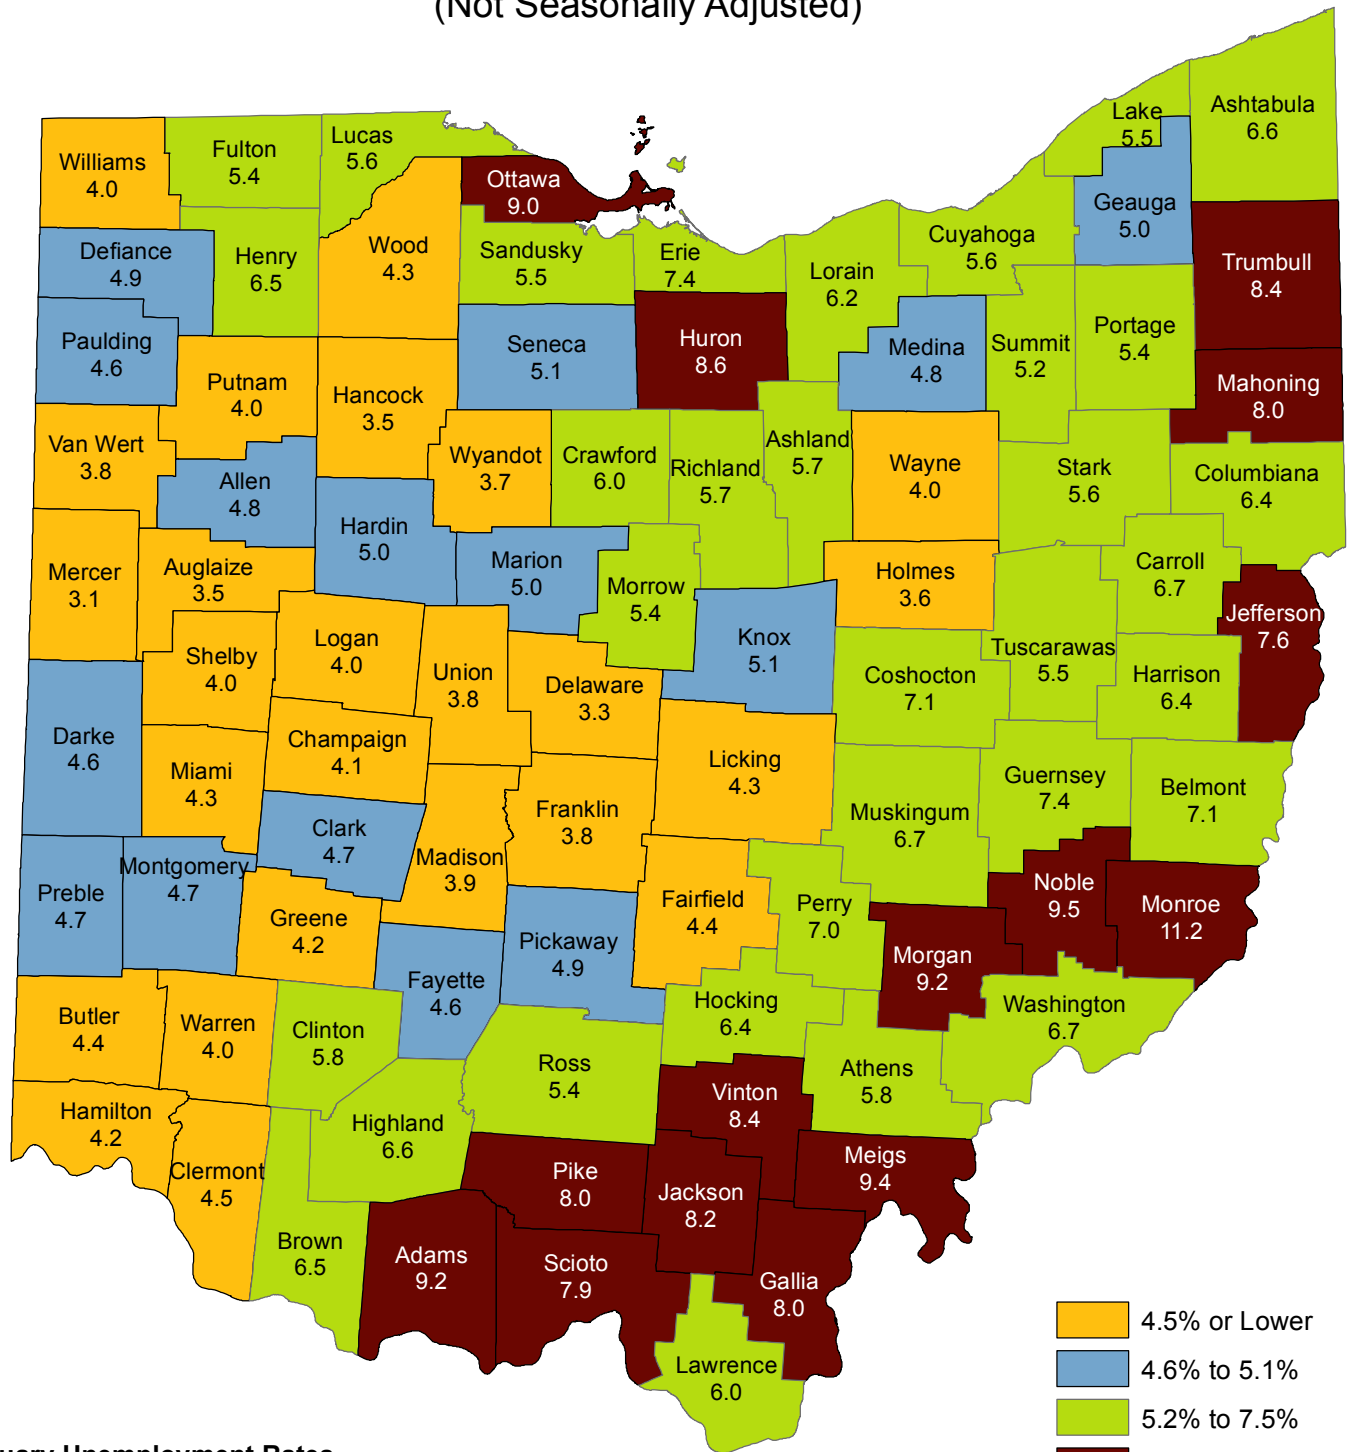

Ohio Unemployment Rates

January 2018

(Not Seasonally Adjusted)

January Unemployment Rates

(Not Seasonally Adjusted)

United States 4.5%
Ohio 5.1%

Ohio Department of Job and Family Services

Office of Workforce Development - Bureau of Labor Market Information

John R. Kasich, Governor

Cynthia C. Dungey, Director