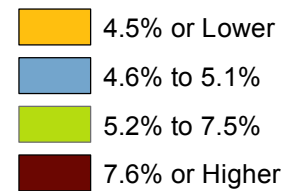

Ohio Unemployment Rates

January 2018

(Not Seasonally Adjusted)

January Unemployment Rates

(Not Seasonally Adjusted)

United States 4.5%
Ohio 5.1%

Ohio Department of Job and Family Services

Office of Workforce Development - Bureau of Labor Market Information