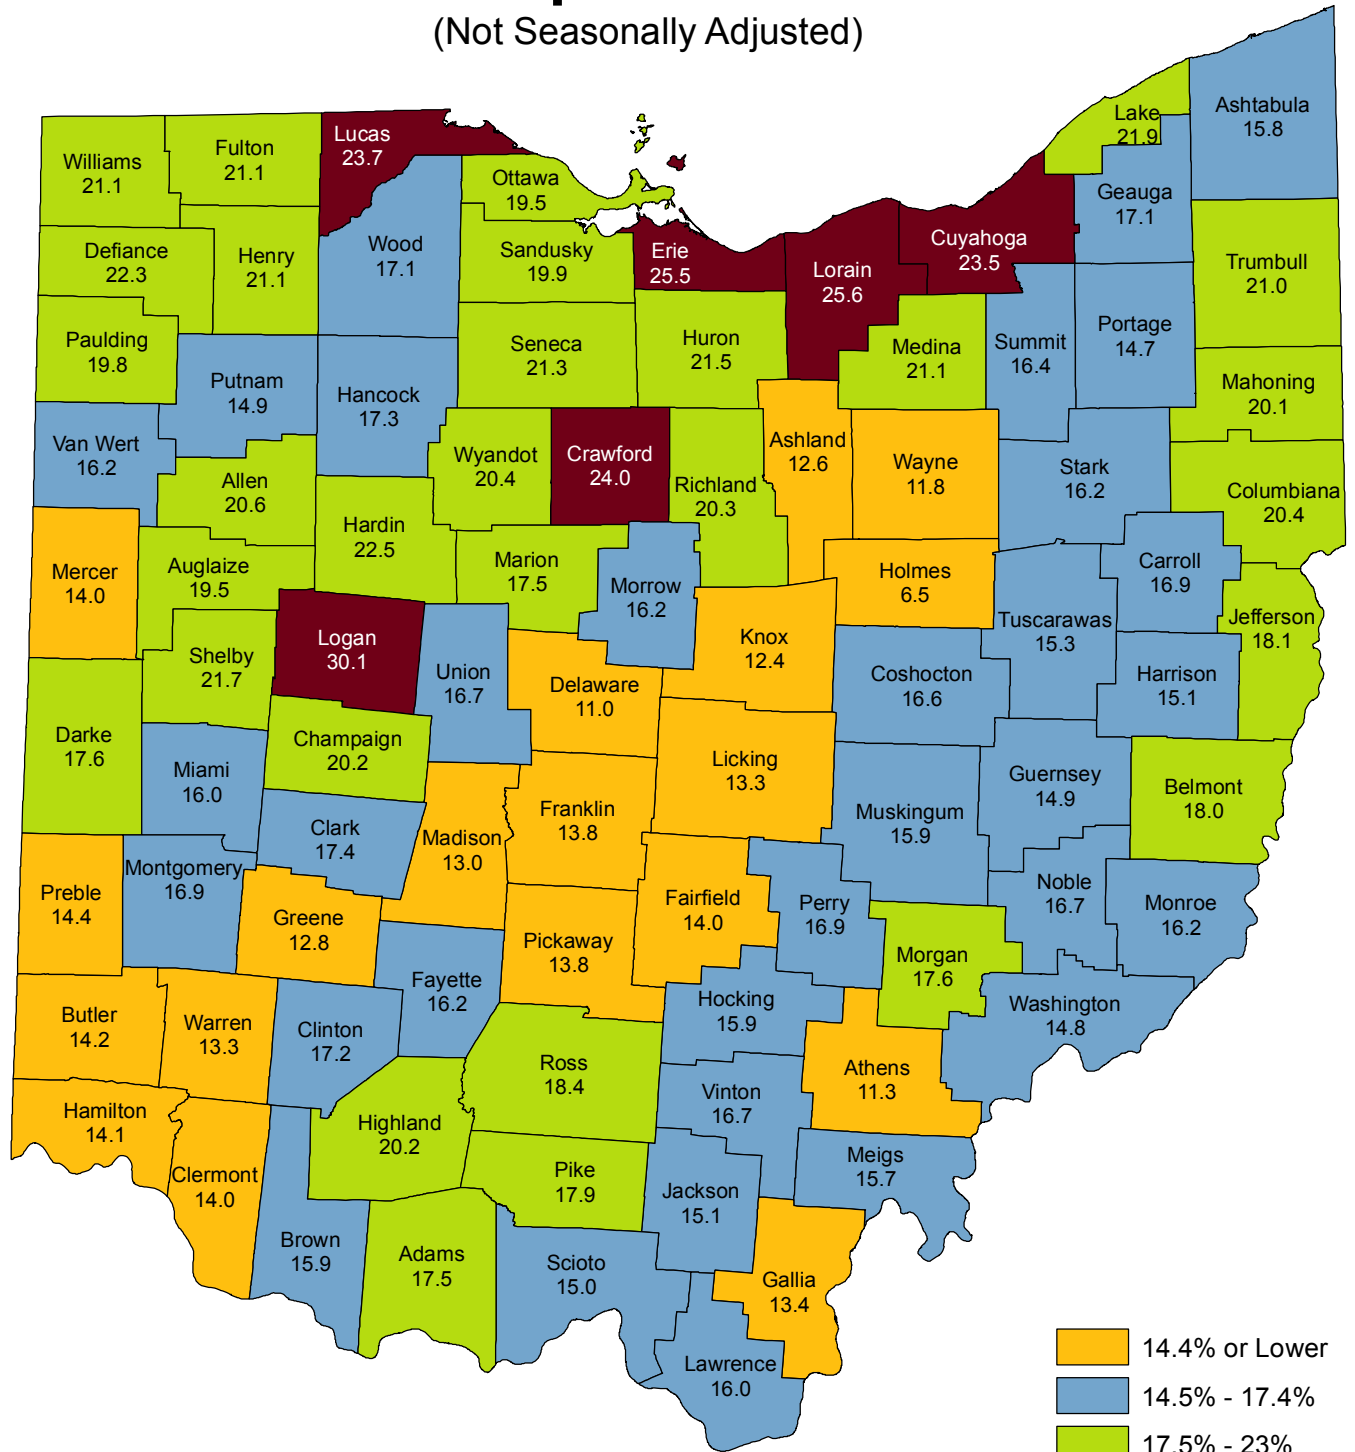

# Ohio Unemployment Rates

## April 2020

(Not Seasonally Adjusted)

### April Unemployment Rates

(Not Seasonally Adjusted)

United States 14.4%

Ohio 17.4%