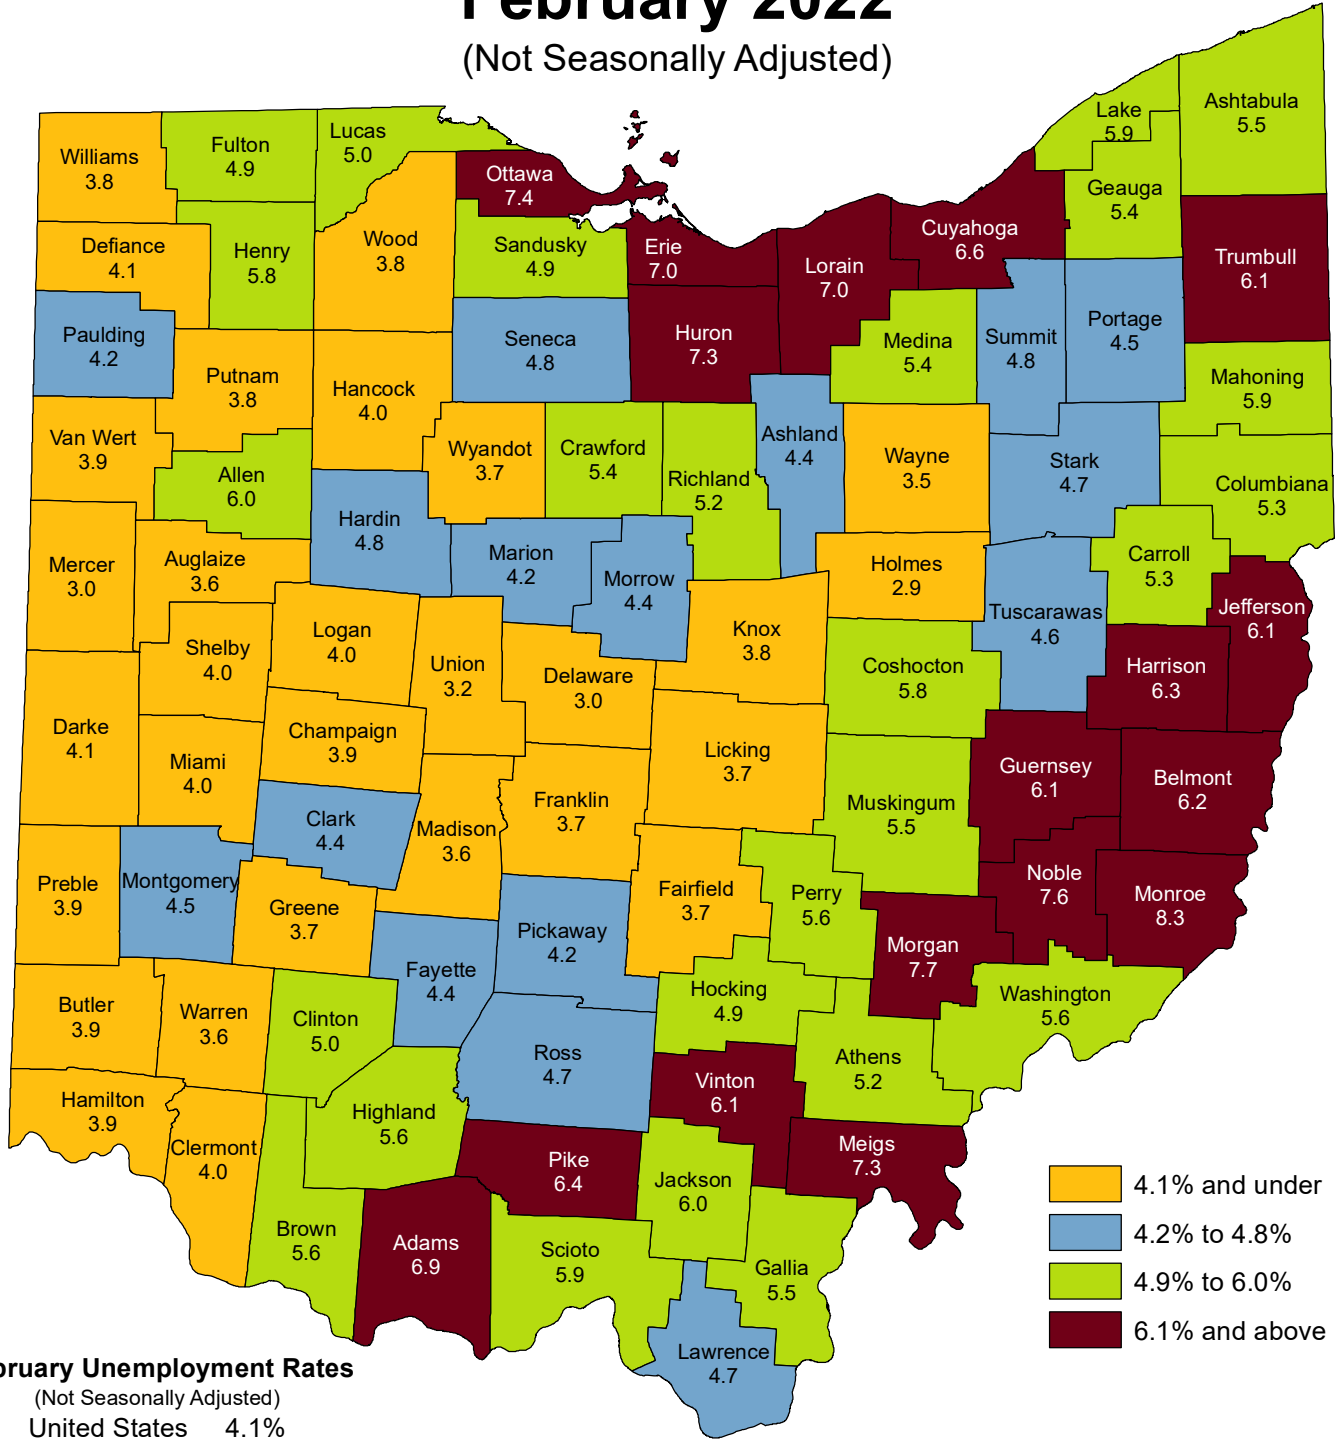

Ohio Unemployment Rates

February 2022

(Not Seasonally Adjusted)

February Unemployment Rates

(Not Seasonally Adjusted)

United States 4.1%

Ohio 4.8%

Ohio Department of Job and Family Services

Office of Workforce Development - Bureau of Labor Market Information

Mike DeWine, Governor
Jon Husted, Lt. Governor

Matt Damschroder, Director