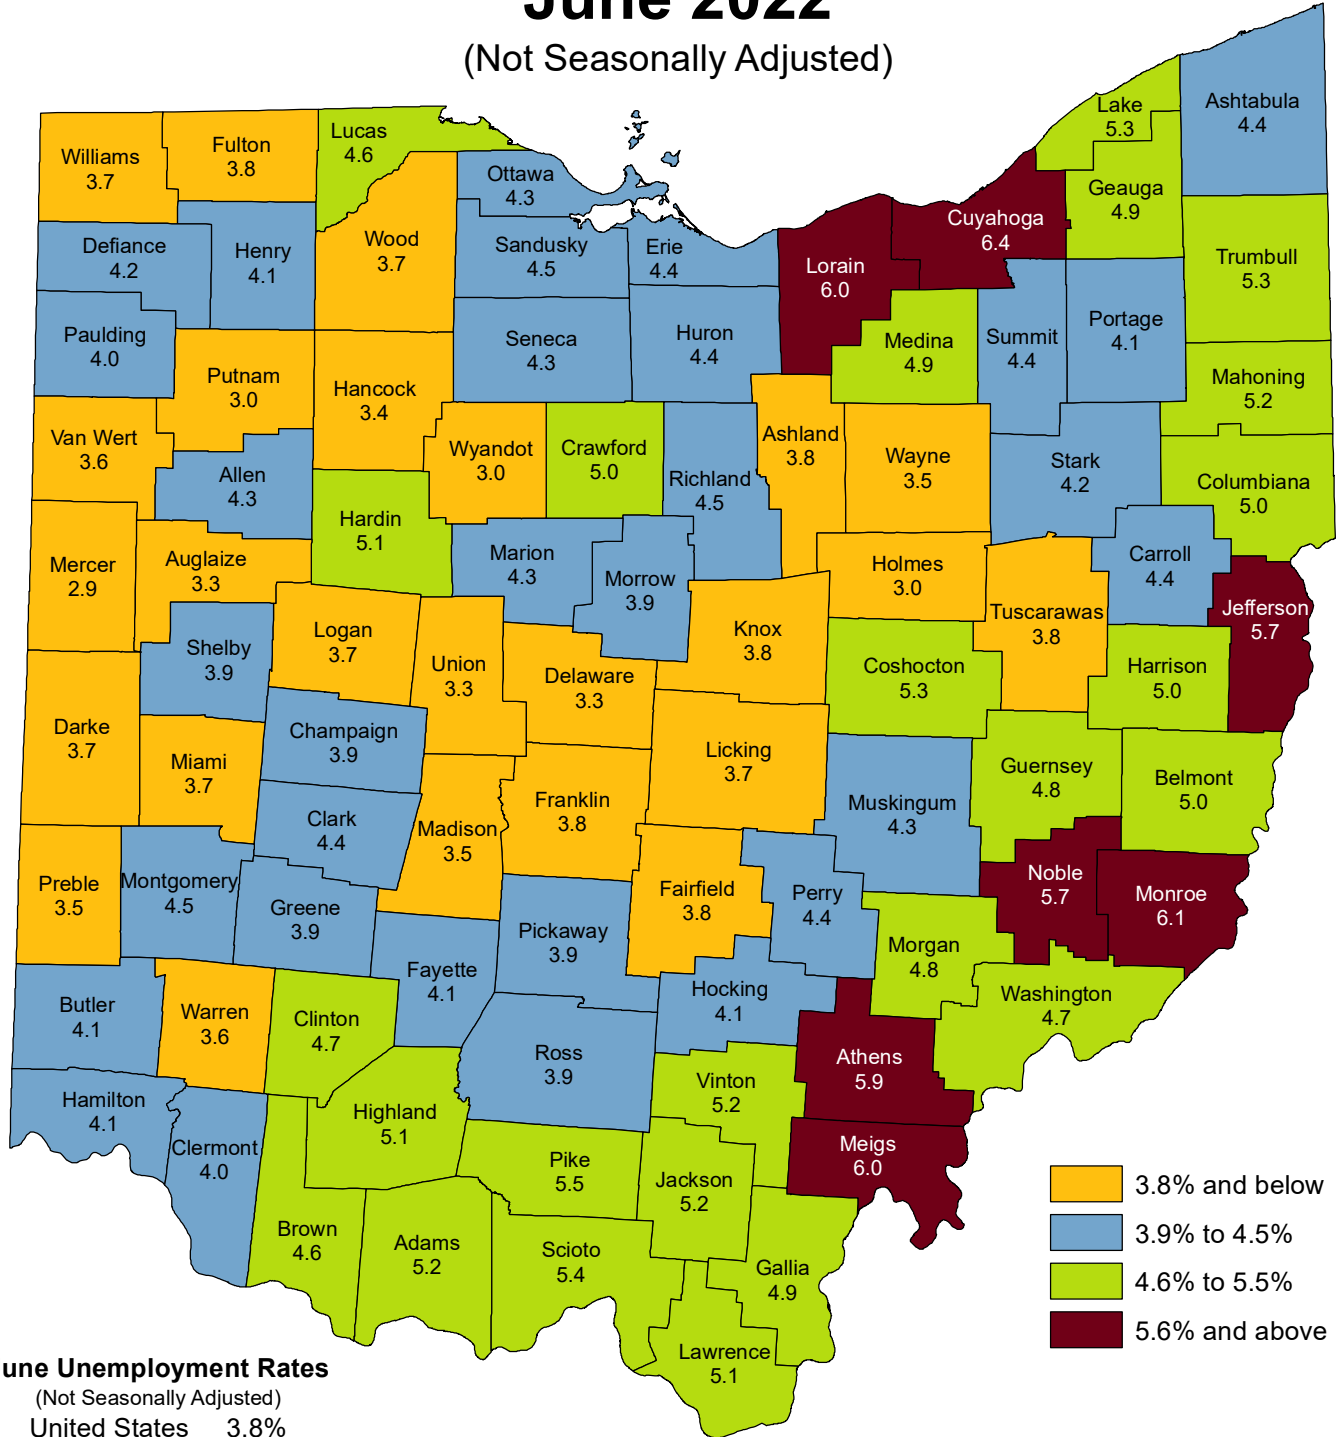

Ohio Unemployment Rates June 2022

(Not Seasonally Adjusted)

June Unemployment Rates

(Not Seasonally Adjusted)

United States 3.8%

Ohio 4.5%

Ohio Department of Job and Family Services

Office of Workforce Development - Bureau of Labor Market Information

Mike DeWine, Governor
Jon Husted, Lt. Governor

Matt Damschroder, Director